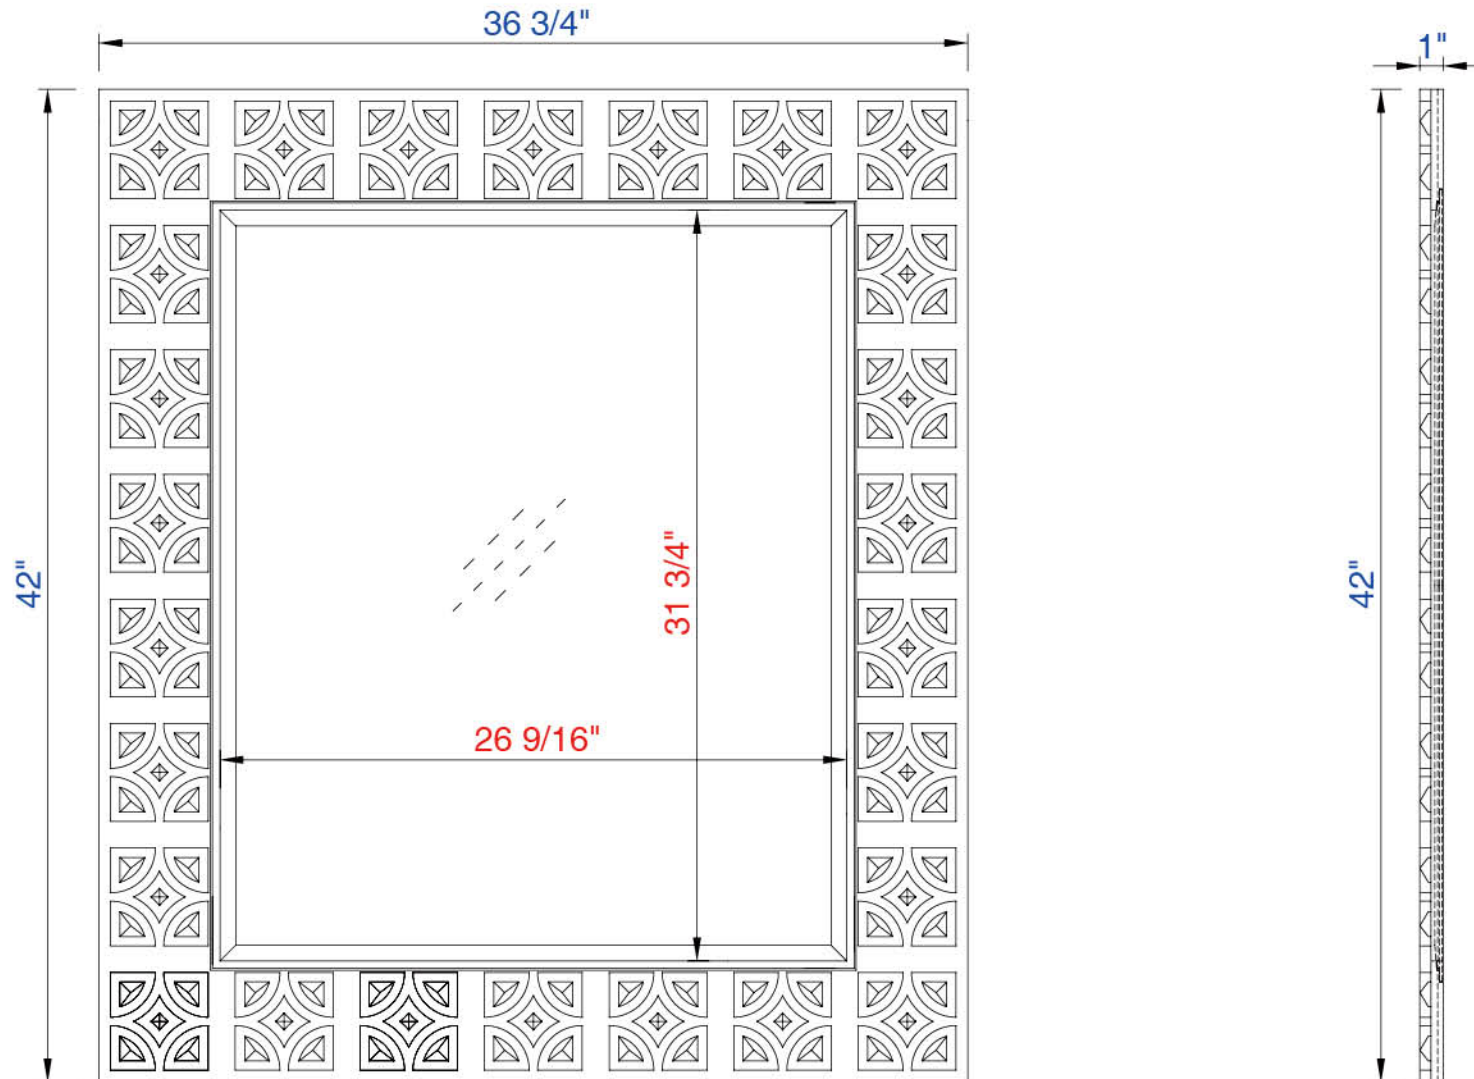

37"

Item Number:

150-M37-ANW

JAMES MARTIN

VANITIES

Balmoral 37" Mirror

Diagrams with Dimensions  
page 01 of 01

934mm

Item Number:  
150-M37-ANW

JAMES MARTIN

VANITIES

Balmoral 934mm Mirror

Diagrams with Dimensions  
page 01 of 01