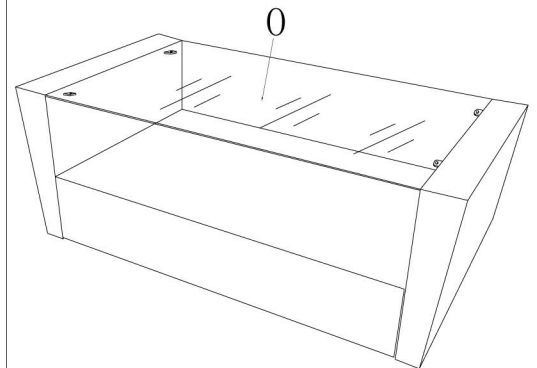

G

Φ6
Gasket

8

Allen Wrench

1

Step 3

Quality and Safety Guidelines: Coffee Table

- Please follow the static and dynamic weight capacity limits provided on this item.
- Please use this item on a stable, level surface only. All table legs should contact the flooring surface when in use. Do not use this item if any instability is detected.
- This item is intended as a table only, do not climb, stand or sit on this item.
- For product longevity, product safety and product integrity, protect from extended periods of wet weather and store indoors in a dry location.