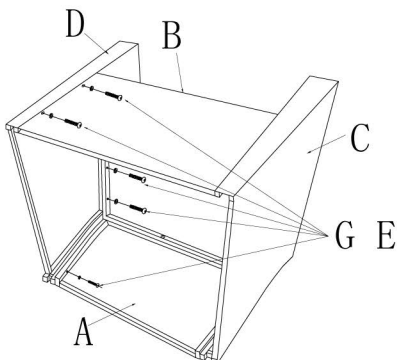

NOTE:

There are 2 cartons for this set. Please check parts in both cartons before assembly.

Assembly Instructions

Accessories

A	 Single Back Frame	2	B	 Single Seat Frame	2
C	 Left Armrest Frame	3	D	 Right Armrest Frame	3
H	 Single Seat Cushion	2	I	 Back Cushion	4
J	 Loveseat Back Frame	1	K	 Loveseat Frame	1
L	 Loveseat Cushion	1	M	 Coffee Table Leg Frame	2
N	 Coffee Table Frame	1	O	 Coffee Table Glass Top	1
E	 M6*30 Bolt	42	F	 M6*70 Bolt	6
G	 Φ6 Gasket	48		 Allen Wrench	1

Assembly Instructions

Single Seat Chair

Step 1

Step 2

Step 3

Accessories

A

Single Back Frame

1

B

Single Seat Frame

1

C

Left Armrest Frame

1

D