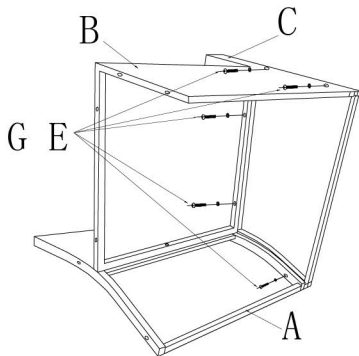

NOTE:

There are 2 cartons for this set. Please check parts in both cartons before assembly.

Assembly Instructions

Accessories

A	 Single Back Frame	2	B	 Single Seat Frame	2
C	 Left Armrest Frame	3	D	 Right Armrest Frame	3
H	 Single Seat Cushion	2	I	 Back Cushion	4
J	 Loveseat Back Frame	1	K	 Loveseat Frame	1
L	 Loveseat Cushion	1	M	 Coffee Table Leg Frame	2
N	 Coffee Table Frame	1	O	 Coffee Table Glass Top	1
E	 M6*30 Bolt	42	F	 M6*70 Bolt	6
G	 Φ6 Gasket	48		 Allen Wrench	1

Assembly Instructions

Single Seat Chair

Step 1

Step 2

Step 3

Accessories

A

Single Back Frame

1

B

Single Seat Frame

1

C

Left Armrest Frame

1

D