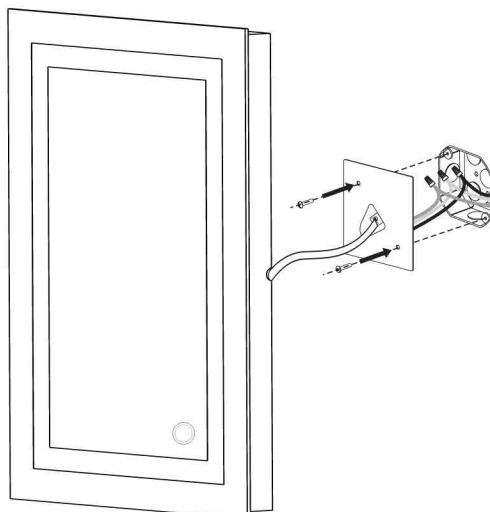

STEP3. Connect to the main supply