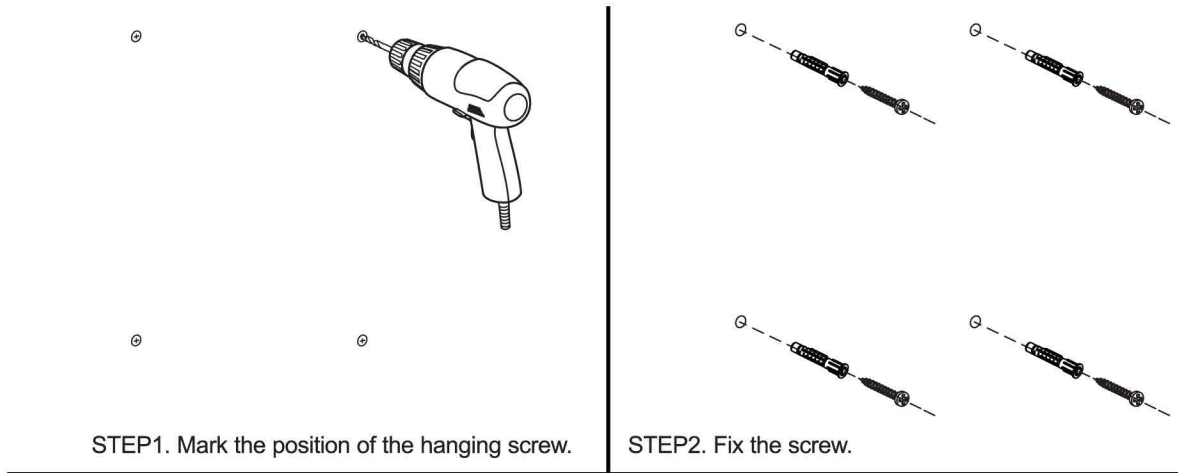

Please read all instructions carefully. Before you proceed to install, make sure that the power supply is turned off and remains off until installation is complete.

Please note that each part has been assigned a number and proceed in a numerical order.