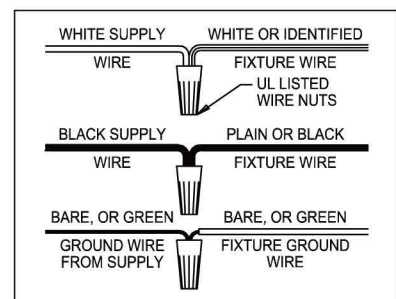

STEP3. Connect to the main supply