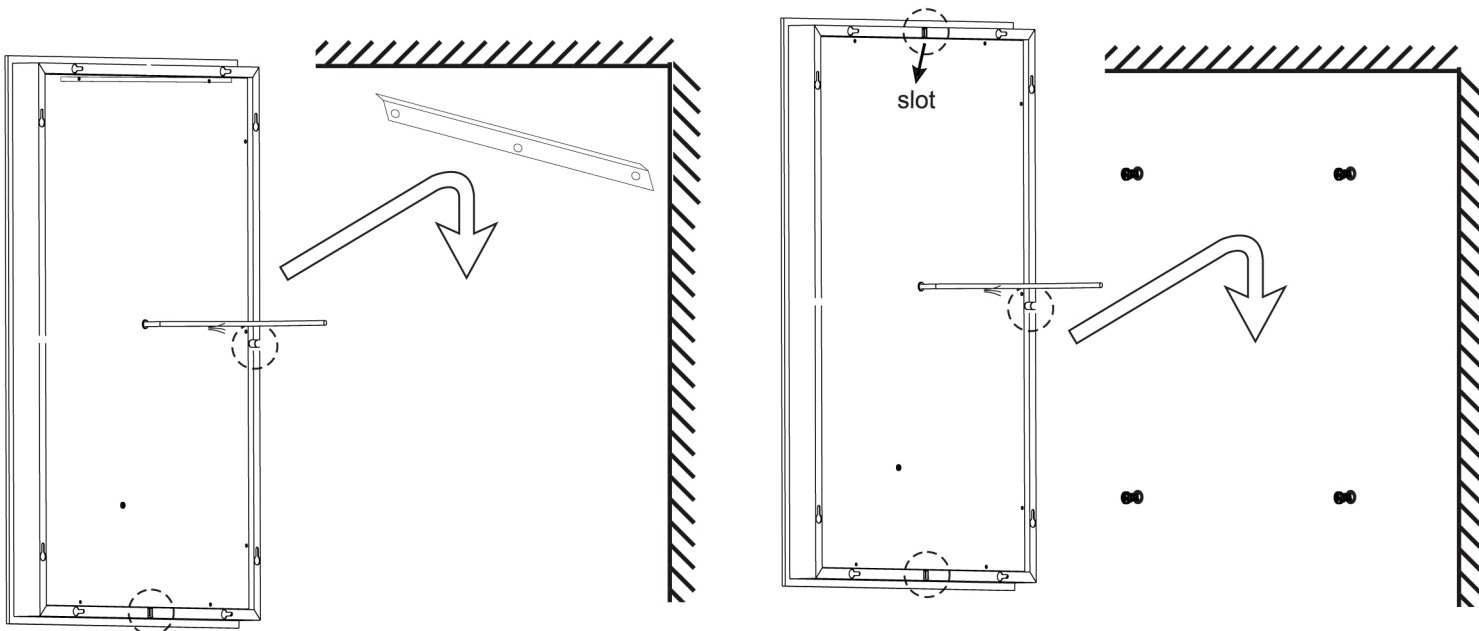

# USER GUIDE – LED LIGHTED MIRROR

IF IN DOUBT ABOUT FITTING THIS PRODUCT, PLEASE CONSULT A QUALIFIED ELECTRICIAN

COMPONENT PARTS AND FITTINGS

**Mirror**

**Screw & Wall plug x 4**  
(Included in pack)

**Wire nut x 3**  
(Included in pack)

Please read all instructions carefully. Before you proceed to install, make sure that the power supply is turned off and remains off until installation is complete.

Please note that each part has been assigned a number and proceed in a numerical order.

STEP3. Connect to the main supply

STEP4. Hang up the Mirror on the wall

Touch switch

Press once to change color temp. and on-off.  
Press and hold switch for dimming the lumens.

A (inch)	B (inch)	C (inch)	Hanged Vertically		Hanged Horizontally		LED length/in	Driver
			D (inch)	E (inch)	F (inch)	G (inch)		
18	30	1.93	16.55	23.94	28.55	11.94	61.42	35W
18	36	1.93	16.55	29.94	34.55	11.94	73.62	35W
20	30	1.93	18.55	23.94	28.55	13.94	66.14	28W
20	36	1.93	18.55	29.94	34.55	13.94	78.74	50W
20	40	1.93	18.55	33.94	38.55	13.94	85.83	50W
24	30	1.93	22.55	23.94	28.55	17.94	73.62	35W
24	36	1.93	22.55	29.94	34.55	17.94	85.83	50w
24	40	1.93	22.55	33.94	38.55	17.94	93.70	50W
27	30	1.93	25.55	23.94	28.55	20.94	79.13	50W
27	36	1.93	25.55	29.94	34.55	20.94	91.34	50W
27	40	1.93	25.55	33.94	38.55	20.94	99.21	50W
30	30	1.93	28.55	23.94	28.55	23.94	85.85	50W
30	36	1.93	28.55	29.94	34.55	23.94	99.21	50W
30	40	1.93	28.55	33.94	38.55	23.94	105.91	50W
30	48	1.93	28.55	41.94	46.55	23.94	122.83	75W
30	72	1.93	28.55	65.94	70.55	23.94	169.69	100W
36	36	1.93	34.55	29.94	34.55	29.94	228.35	50W
36	40	1.93	34.55	33.94	38.55	29.94	118.11	75W
36	48	1.93	34.55	41.94	46.55	29.94	131.50	75W
36	60	1.93	34.55	53.94	58.55	29.94	157.48	75W
36	72	1.93	34.55	65.94	70.55	29.94	181.89	100W
42	60	1.93	40.55	53.94	58.55	35.94	169.29	100W
42	72	1.93	40.55	65.94	70.55	35.94	194.09	100W