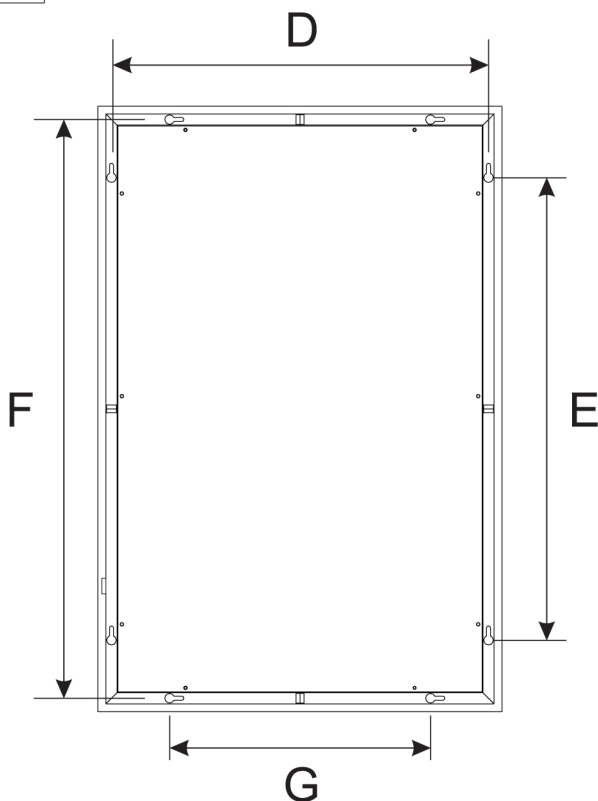

# USER GUIDE – LED LIGHTED MIRROR

IF IN DOUBT ABOUT FITTING THIS PRODUCT, PLEASE CONSULT A QUALIFIED ELECTRICIAN

COMPONENT PARTS AND FITTINGS

**Mirror**

**Screw & Wall plug x 4**  
(Included in pack)

**Wire nut x 3**  
(Included in pack)

STEP3. Connect to the main supply

STEP4. Hang up the Mirror on the wall

Touch switch

Press once to change color temp. and on-off.  
Press and hold switch for dimming the lumens.

A (inch)	B (inch)	C (inch)	Hanged Vertically		Hanged Horizontally		LED length/in	Driver
			D (inch)	E (inch)	F (inch)	G (inch)		
18	30	1.93	16.55	23.94	28.55	11.94	61.42	35W
18	36	1.93	16.55	29.94	34.55	11.94	73.62	35W
20	30	1.93	18.55	23.94	28.55	13.94	66.14	28W
20	36	1.93	18.55	29.94	34.55	13.94	78.74	50W
20	40	1.93	18.55	33.94	38.55	13.94	85.83	50W
24	30	1.93	22.55	23.94	28.55	17.94	73.62	35W
24	36	1.93	22.55	29.94	34.55	17.94	85.83	50w
24	40	1.93	22.55	33.94	38.55	17.94	93.70	50W
27	30	1.93	25.55	23.94	28.55	20.94	79.13	50W
27	36	1.93	25.55	29.94	34.55	20.94	91.34	50W
27	40	1.93	25.55	33.94	38.55	20.94	99.21	50W
30	30	1.93	28.55	23.94	28.55	23.94	85.85	50W
30	36	1.93	28.55	29.94	34.55	23.94	99.21	50W
30	40	1.93	28.55	33.94	38.55	23.94	105.91	50W
30	48	1.93	28.55	41.94	46.55	23.94	122.83	75W
30	72	1.93	28.55	65.94	70.55	23.94	169.69	100W
36	36	1.93	34.55	29.94	34.55	29.94	228.35	50W
36	40	1.93	34.55	33.94	38.55	29.94	118.11	75W
36	48	1.93	34.55	41.94	46.55	29.94	131.50	75W
36	60	1.93	34.55	53.94	58.55	29.94	157.48	75W
36	72	1.93	34.55	65.94	70.55	29.94	181.89	100W
42	60	1.93	40.55	53.94	58.55	35.94	169.29	100W
42	72	1.93	40.55	65.94	70.55	35.94	194.09	100W