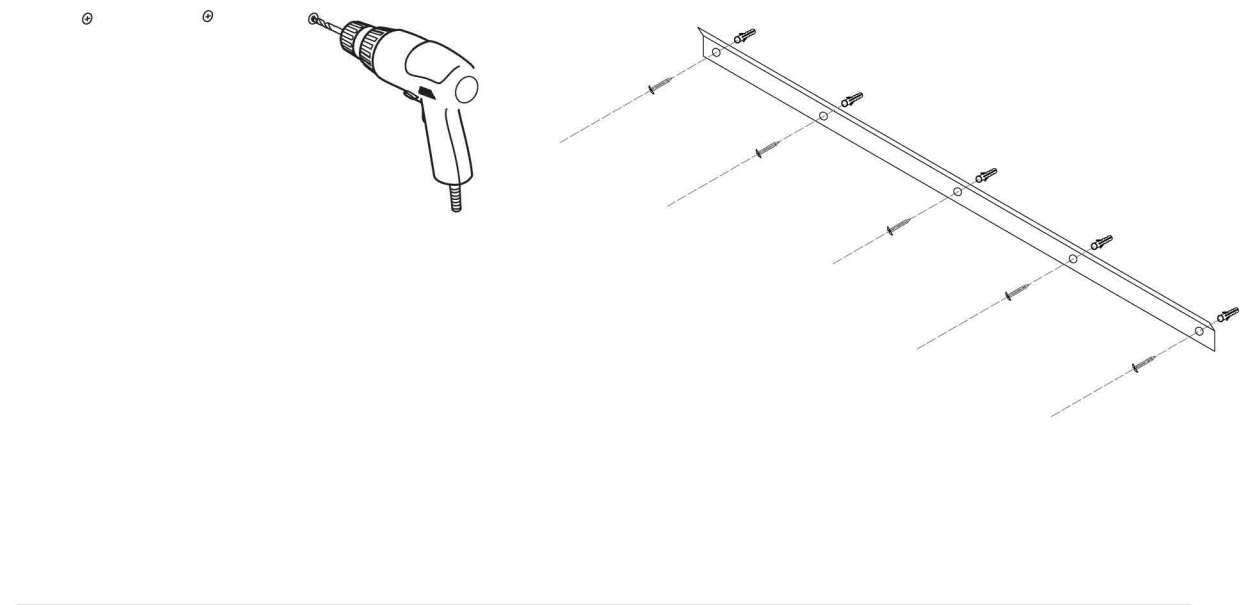

Please read all instructions carefully. Before you proceed to install, make sure that the power supply is turned off and remains off until installation is complete.

Please note that each part has been assigned a number and proceed in a numerical order.