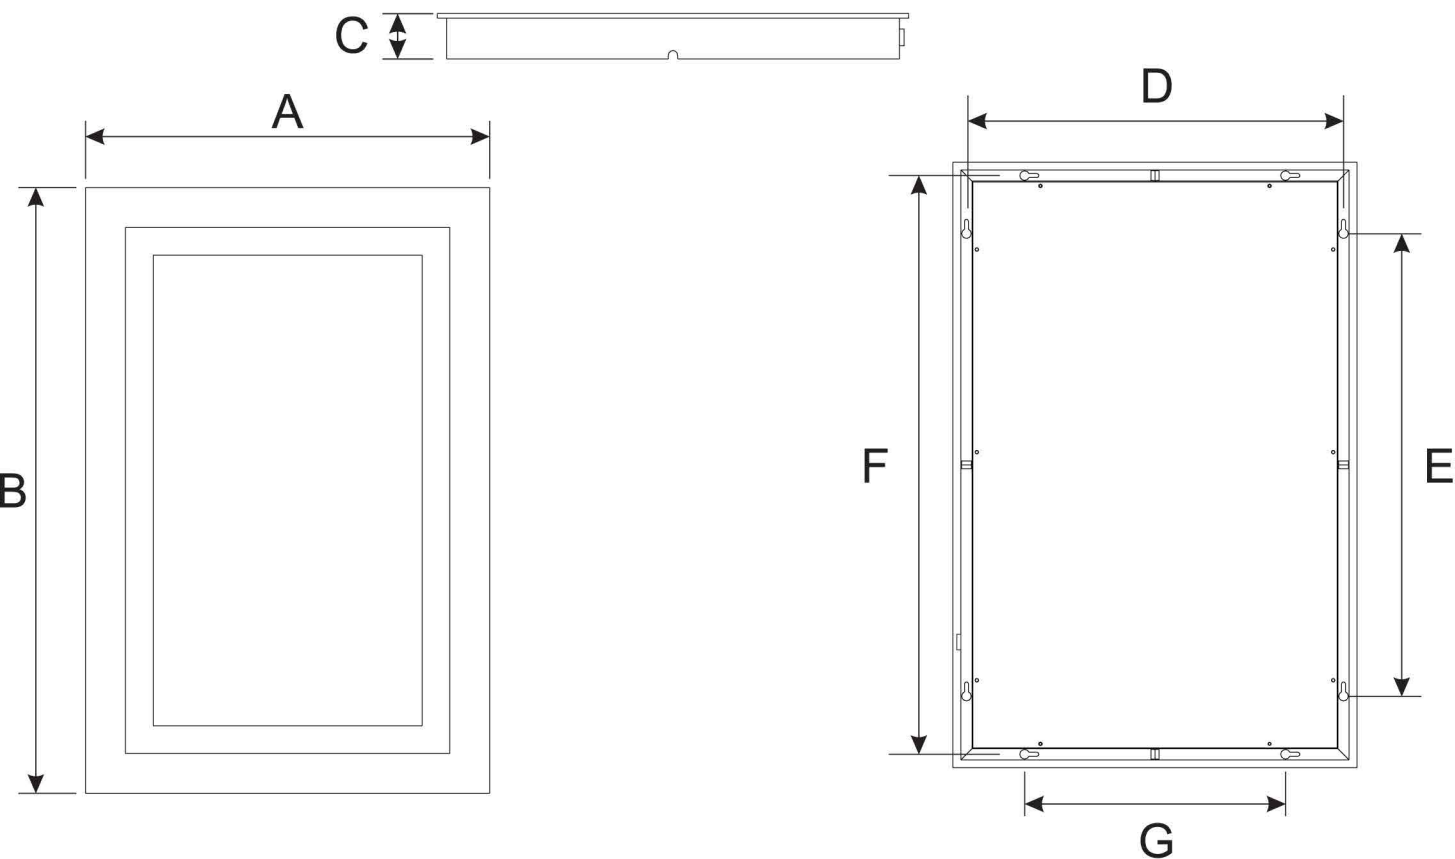

STEP3. Connect to the main supply

STEP4. Hang up the Mirror on the wall

Press once to change color temp. and on-off.
Press and hold switch for dimming the lumens.

| A (inch) | B (inch) | C (inch) | Hanged Vertically | | Hanged Horizontally | | LED length/in | Driver |
|----------|----------|----------|-------------------|----------|---------------------|----------|---------------|--------|
| | | | D (inch) | E (inch) | F (inch) | G (inch) | | |
| 18 | 30 | 1.93 | 16.55 | 23.94 | 28.55 | 11.94 | 61.42 | 35W |
| 18 | 36 | 1.93 | 16.55 | 29.94 | 34.55 | 11.94 | 73.62 | 35W |
| 20 | 30 | 1.93 | 18.55 | 23.94 | 28.55 | 13.94 | 66.14 | 28W |
| 20 | 36 | 1.93 | 18.55 | 29.94 | 34.55 | 13.94 | 78.74 | 50W |
| 20 | 40 | 1.93 | 18.55 | 33.94 | 38.55 | 13.94 | 85.83 | 50W |
| 24 | 30 | 1.93 | 22.55 | 23.94 | 28.55 | 17.94 | 73.62 | 35W |
| 24 | 36 | 1.93 | 22.55 | 29.94 | 34.55 | 17.94 | 85.83 | 50w |
| 24 | 40 | 1.93 | 22.55 | 33.94 | 38.55 | 17.94 | 93.70 | 50W |
| 27 | 30 | 1.93 | 25.55 | 23.94 | 28.55 | 20.94 | 79.13 | 50W |
| 27 | 36 | 1.93 | 25.55 | 29.94 | 34.55 | 20.94 | 91.34 | 50W |
| 27 | 40 | 1.93 | 25.55 | 33.94 | 38.55 | 20.94 | 99.21 | 50W |
| 30 | 30 | 1.93 | 28.55 | 23.94 | 28.55 | 23.94 | 85.85 | 50W |
| 30 | 36 | 1.93 | 28.55 | 29.94 | 34.55 | 23.94 | 99.21 | 50W |
| 30 | 40 | 1.93 | 28.55 | 33.94 | 38.55 | 23.94 | 105.91 | 50W |
| 30 | 48 | 1.93 | 28.55 | 41.94 | 46.55 | 23.94 | 122.83 | 75W |
| 30 | 72 | 1.93 | 28.55 | 65.94 | 70.55 | 23.94 | 169.69 | 100W |
| 36 | 36 | 1.93 | 34.55 | 29.94 | 34.55 | 29.94 | 228.35 | 50W |
| 36 | 40 | 1.93 | 34.55 | 33.94 | 38.55 | 29.94 | 118.11 | 75W |
| 36 | 48 | 1.93 | 34.55 | 41.94 | 46.55 | 29.94 | 131.50 | 75W |
| 36 | 60 | 1.93 | 34.55 | 53.94 | 58.55 | 29.94 | 157.48 | 75W |
| 36 | 72 | 1.93 | 34.55 | 65.94 | 70.55 | 29.94 | 181.89 | 100W |
| 42 | 60 | 1.93 | 40.55 | 53.94 | 58.55 | 35.94 | 169.29 | 100W |
| 42 | 72 | 1.93 | 40.55 | 65.94 | 70.55 | 35.94 | 194.09 | 100W |