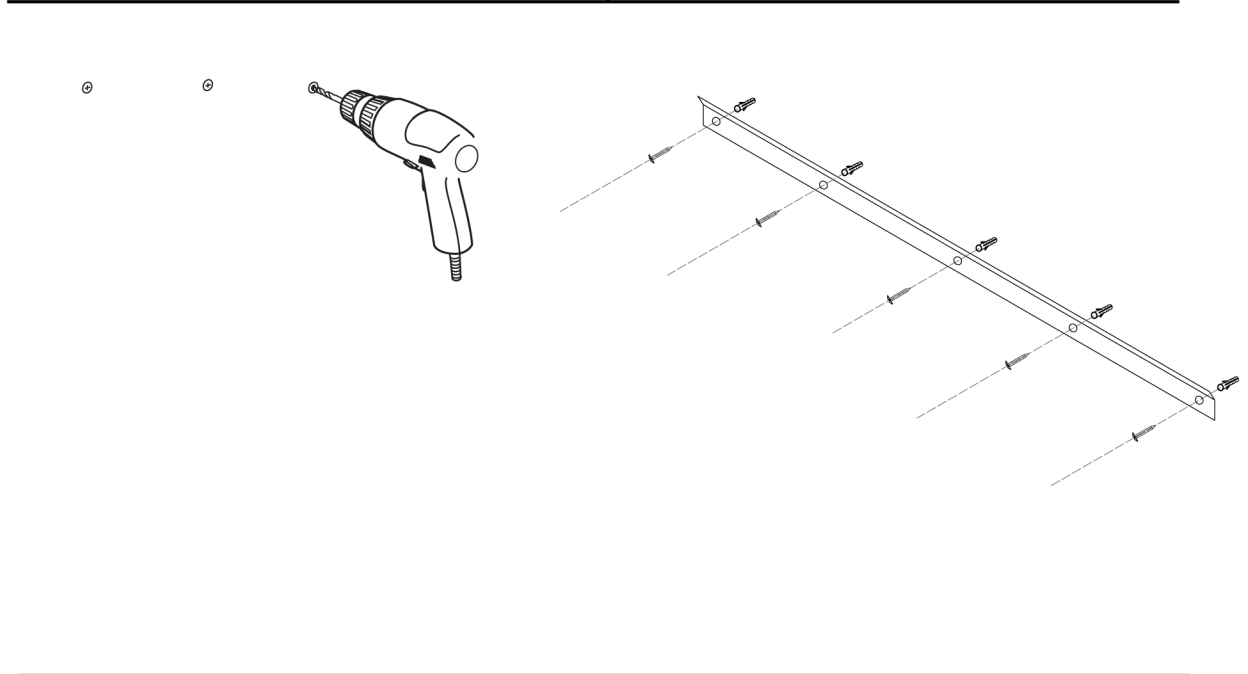

Please read all instructions carefully. Before you proceed to install, make sure that the power supply is turned off and remains off until installation is complete.

Please note that each part has been assigned a number and proceed in a numerical order.