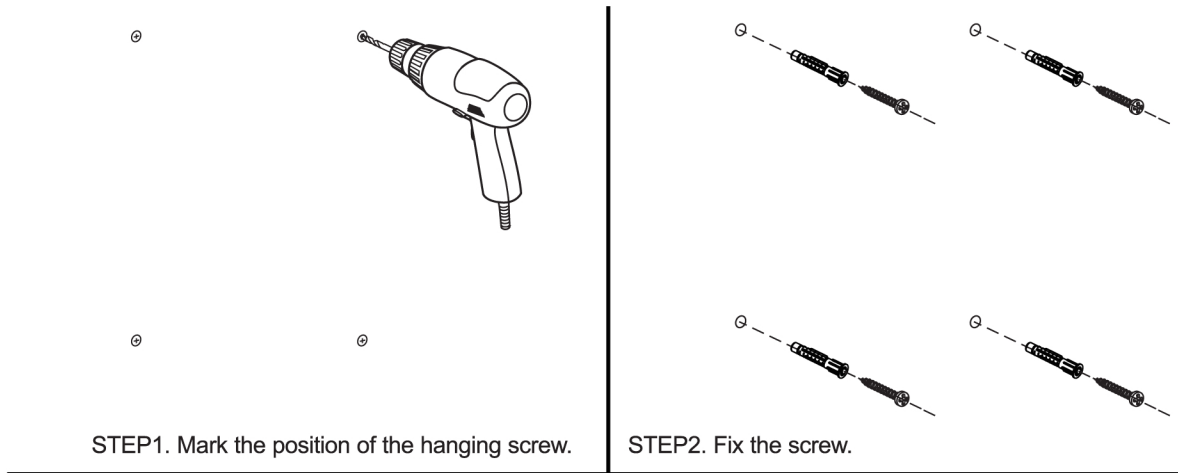

Please read all instructions carefully. Before you proceed to install, make sure that the power supply is turned off and remains off until installation is complete.

Please note that each part has been assigned a number and proceed in a numerical order.