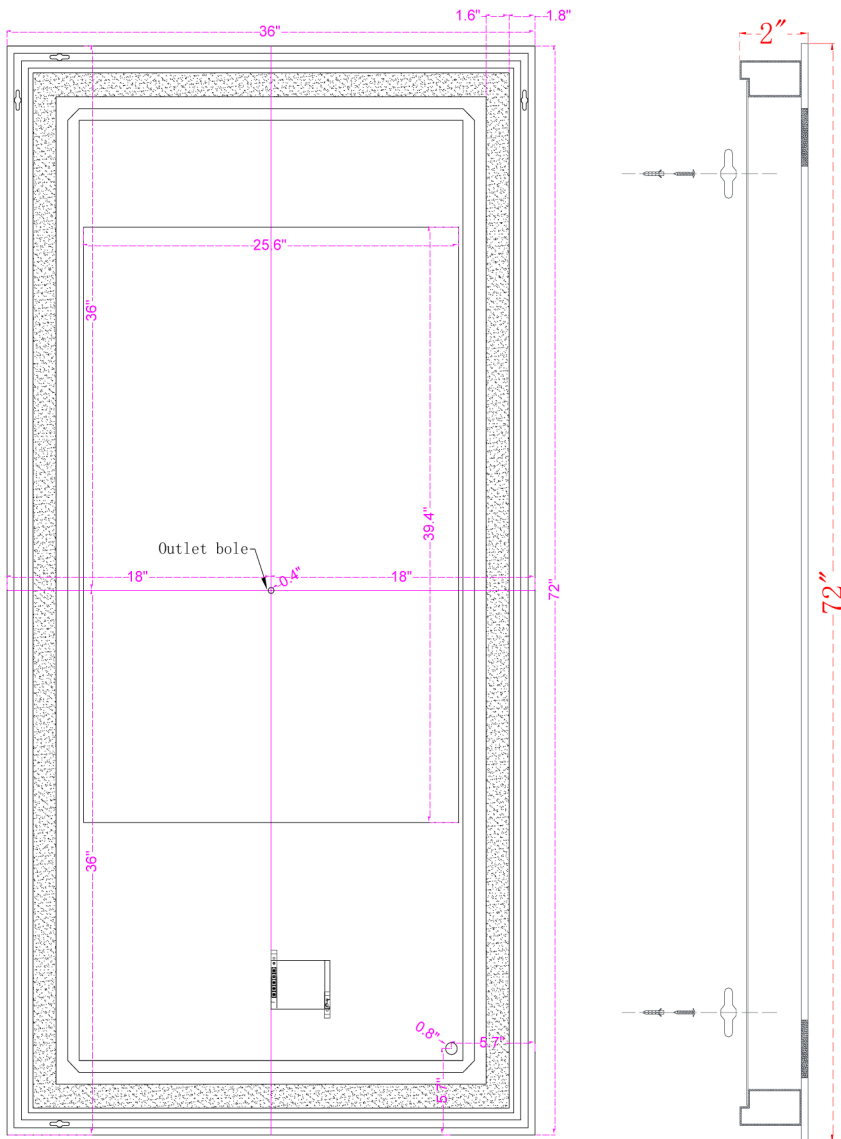

**W36" X H72" CRI 90 CCT (K) 4200K, 6400K, 3000K 1183Lumens
LED Mirror Light**

PRODUCT DESCRIPTION

IP44 Rated LED Backlit Bathroom Wall Mirror, Highly polished silver mirror with 4 Rectangle light windows. Epoxy powder coated mild steel back box. LED Mirror Light is designed to provide 40,000 hours of life.

SPECIFICATIONS:

- Mirror Size: W36" X H72"
- Lamp power: 208W;
- Lumens: 1183lm
- CRI \geq 0.9;
- CCT: 4200K, 6400K, 3000K
- Watts per color temperature: 78W+39W+39W
- Dimming LED
- Electronic Driver: Input 110-120V, output DC 12V
- Defogger
- Luminaire Disconnect
- Changeable LED light strip
- Primary Material: SPCC+GLASS
- UL Approved

FINISH: Silver

INSTALLATION:

1. Mount the chassis on the wall, the chassis can be horizontal or vertical hanging.
2. Install lamps
3. Wiring
4. Powder connection
5. Hang mirror on chassis

Size: W36" X H72"

The distance from the middle outlet hole to both sides W17.48" X H35.48"

**LABELS: UL/CUL listed, IP Rating:
IP44.**