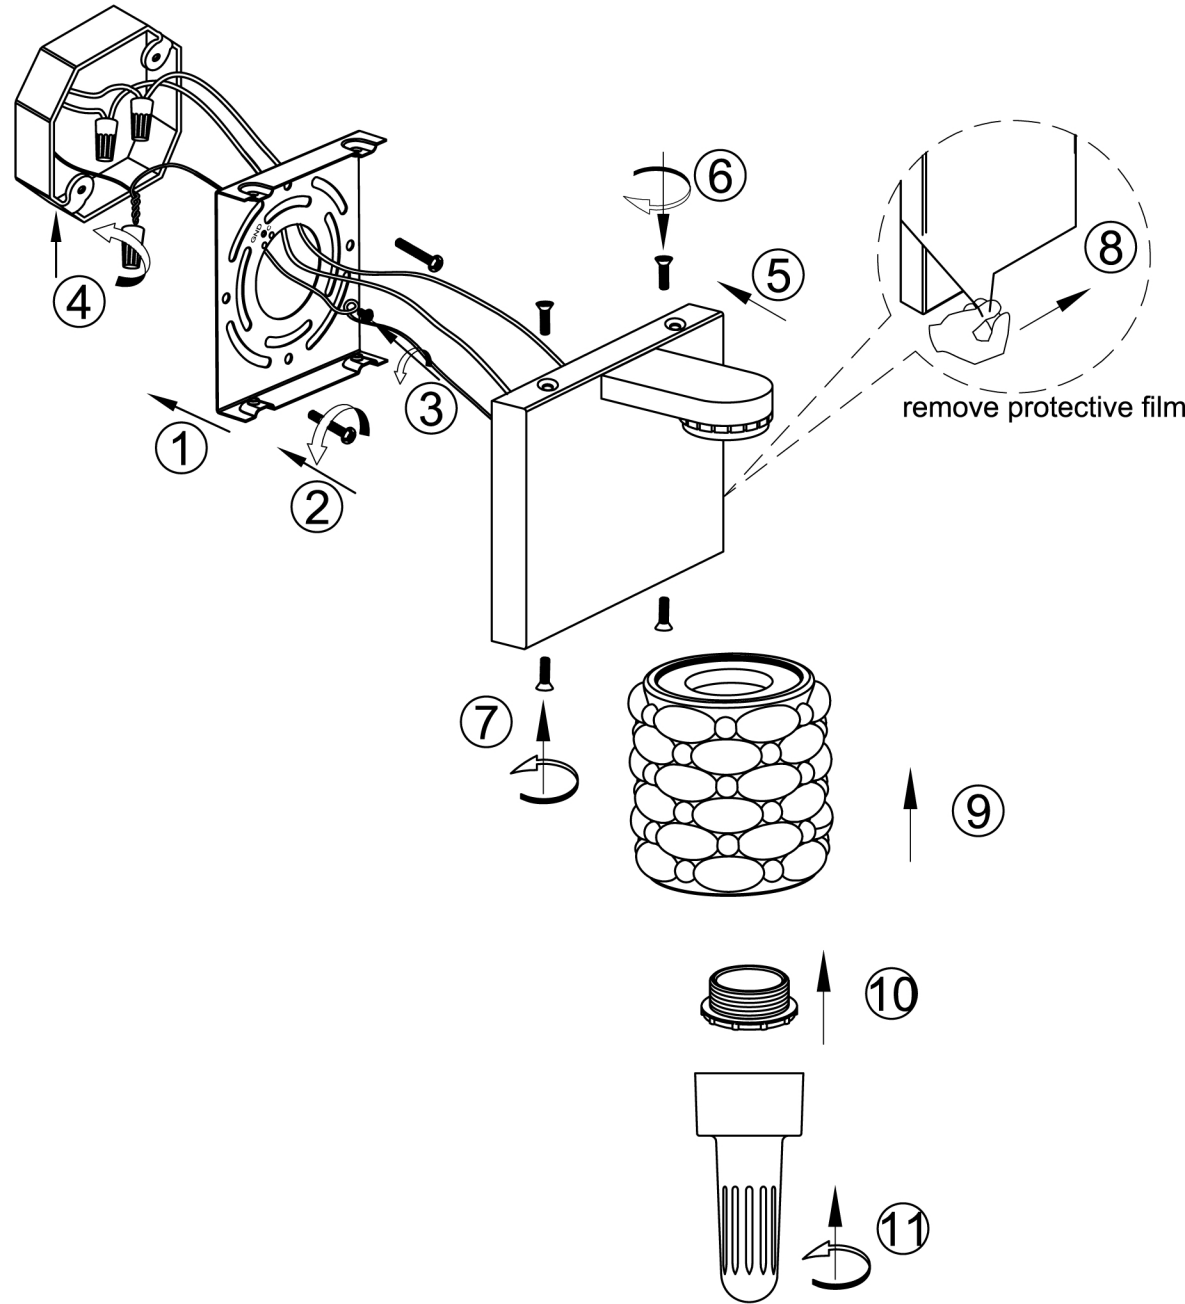

INSTALLATION INSTRUCTION

FEATURE

- 120V~60HZ
 - Lamp Type:LED 5W (470LM)
- The lamp can be only indoor used

INSTALLATION INSTRUCTION

FEATURE

- 120V~60HZ
 - Lamp Type: LED 2×5W(940LM)
- The lamp can be only indoor used

INSTALLATION INSTRUCTION

FEATURE

- 120V~60HZ
 - Lamp Type: LED 3×5W(1410LM)
- The lamp can be only indoor used

INSTALLATION INSTRUCTION

FEATURE

- 120V~60HZ
 - Lamp Type: LED 4×5W(1880LM)
- The lamp can be only indoor used

INSTALLATION INSTRUCTION

FEATURE

- 120V~60HZ
 - Lamp Type: LED 5×5W(2350LM)
- The lamp can be only indoor used