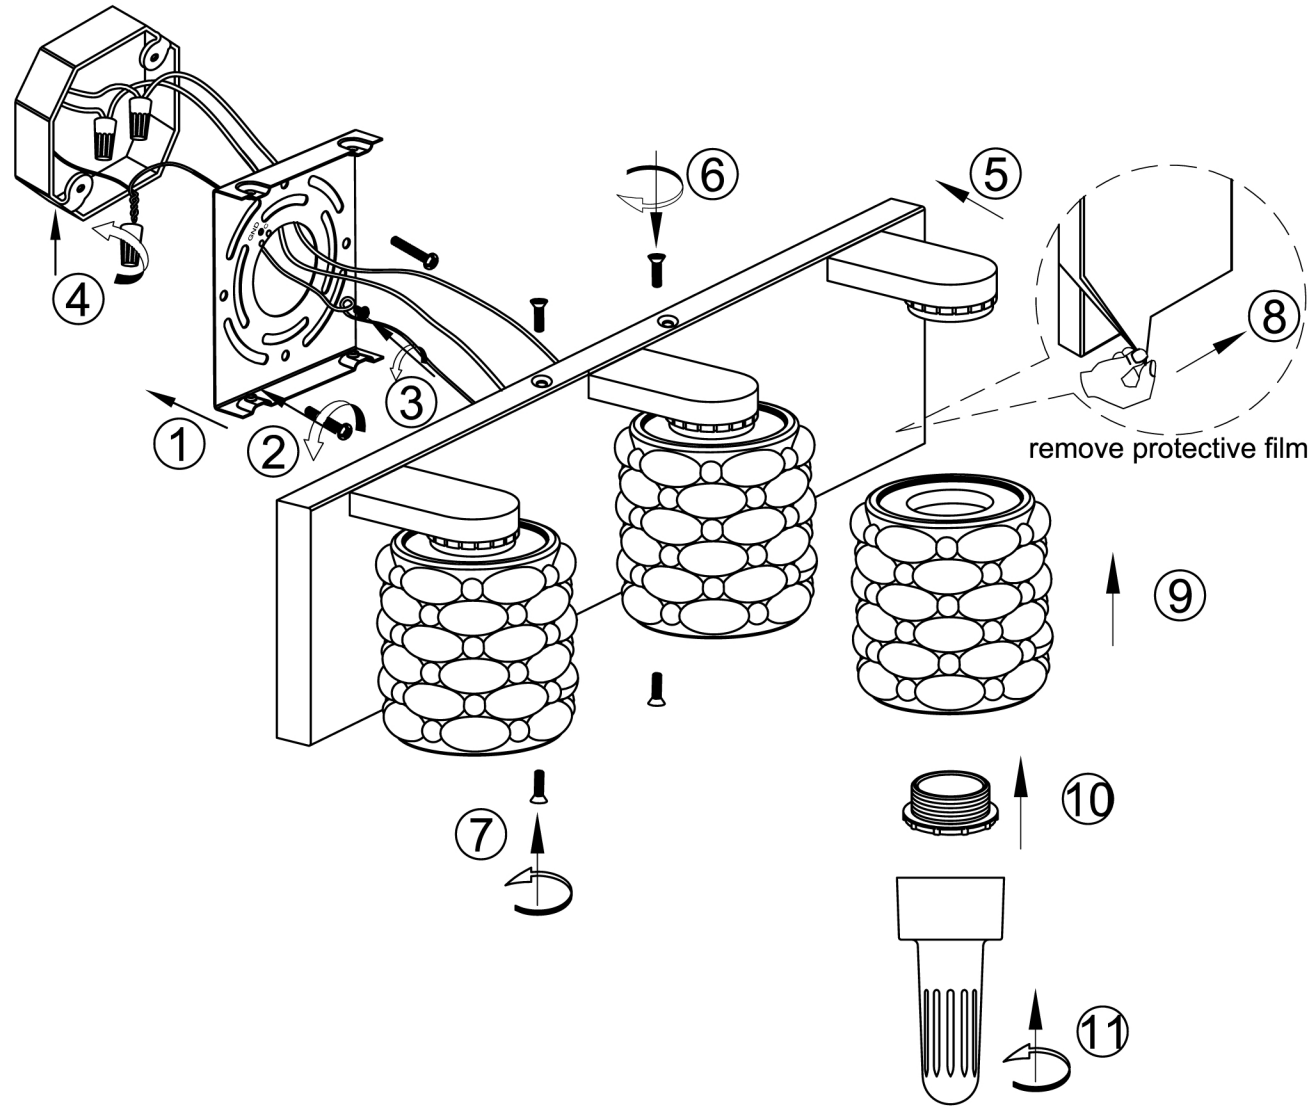

INSTALLATION INSTRUCTION

FEATURE

- 120V~60HZ
 - Lamp Type:LED 5W (470LM)
- The lamp can be only indoor used

INSTALLATION INSTRUCTION

FEATURE

- 120V~60HZ
 - Lamp Type: LED 2×5W(940LM)
- The lamp can be only indoor used

INSTALLATION INSTRUCTION

FEATURE

- 120V~60HZ
 - Lamp Type: LED 3×5W(1410LM)
- The lamp can be only indoor used

INSTALLATION INSTRUCTION

FEATURE

- 120V~60HZ
 - Lamp Type: LED 4×5W(1880LM)
- The lamp can be only indoor used

INSTALLATION INSTRUCTION

FEATURE

- 120V~60HZ
 - Lamp Type: LED 5×5W(2350LM)
- The lamp can be only indoor used