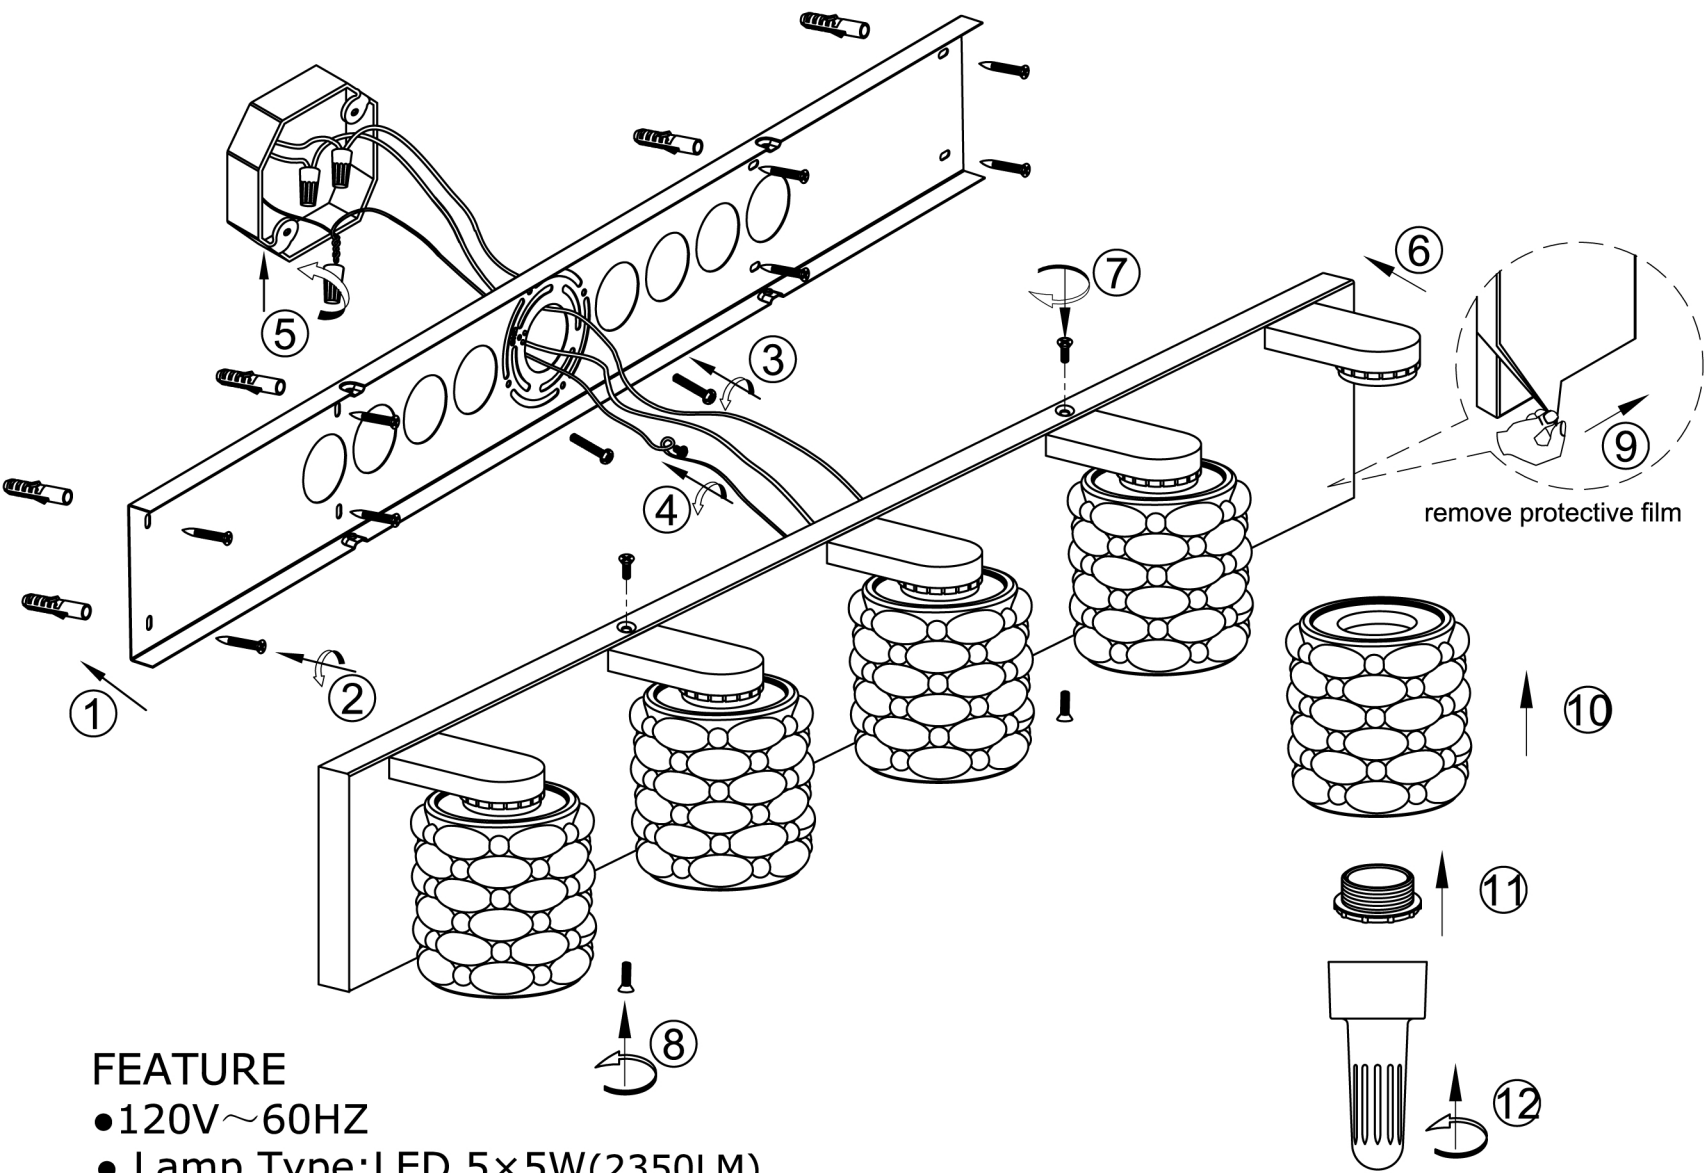

INSTALLATION INSTRUCTION

FEATURE

- 120V~60HZ
 - Lamp Type: LED 3×5W(1410LM)
- The lamp can be only indoor used

INSTALLATION INSTRUCTION

FEATURE

- 120V~60HZ
 - Lamp Type: LED 4×5W(1880LM)
- The lamp can be only indoor used

INSTALLATION INSTRUCTION

FEATURE

- 120V~60HZ
 - Lamp Type: LED 5×5W(2350LM)
- The lamp can be only indoor used