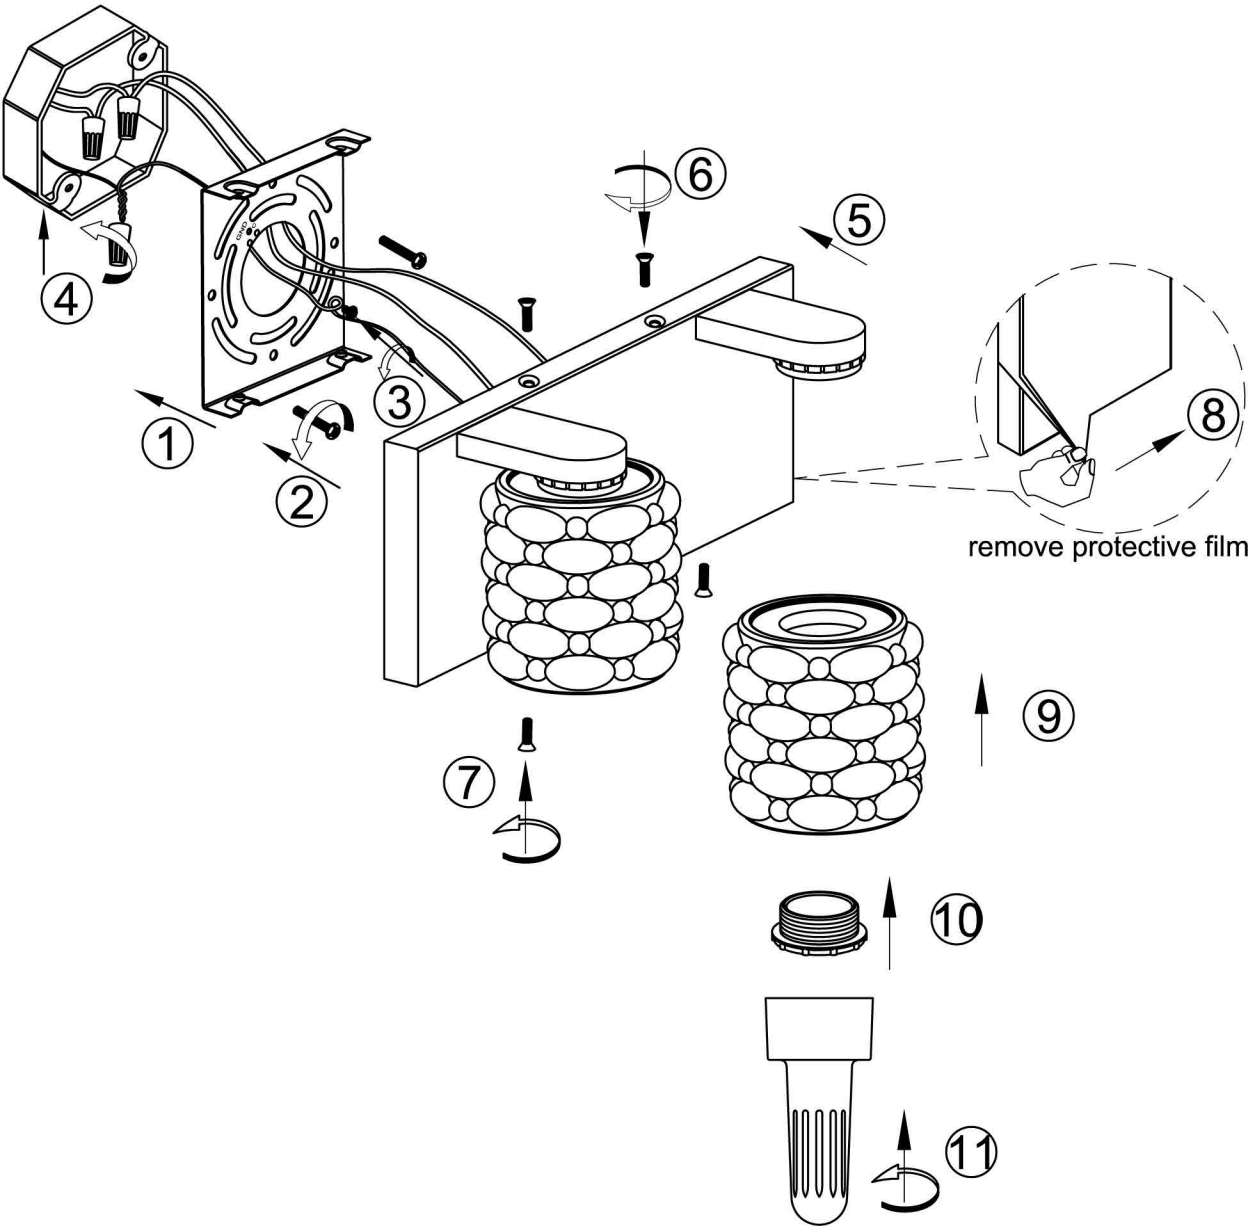

INSTALLATION INSTRUCTION

FEATURE

- 120V~60HZ
 - Lamp Type:LED 5W (470LM)
- The lamp can be only indoor used

INSTALLATION INSTRUCTION

FEATURE

- 120V~60HZ
 - Lamp Type: LED 2×5W(940LM)
- The lamp can be only indoor used

INSTALLATION INSTRUCTION

FEATURE

- 120V~60HZ
 - Lamp Type: LED 3×5W(1410LM)
- The lamp can be only indoor used

INSTALLATION INSTRUCTION

FEATURE

- 120V~60HZ
 - Lamp Type: LED 4×5W(1880LM)
- The lamp can be only indoor used

INSTALLATION INSTRUCTION

FEATURE

- 120V~60HZ
 - Lamp Type: LED 5×5W(2350LM)
- The lamp can be only indoor used