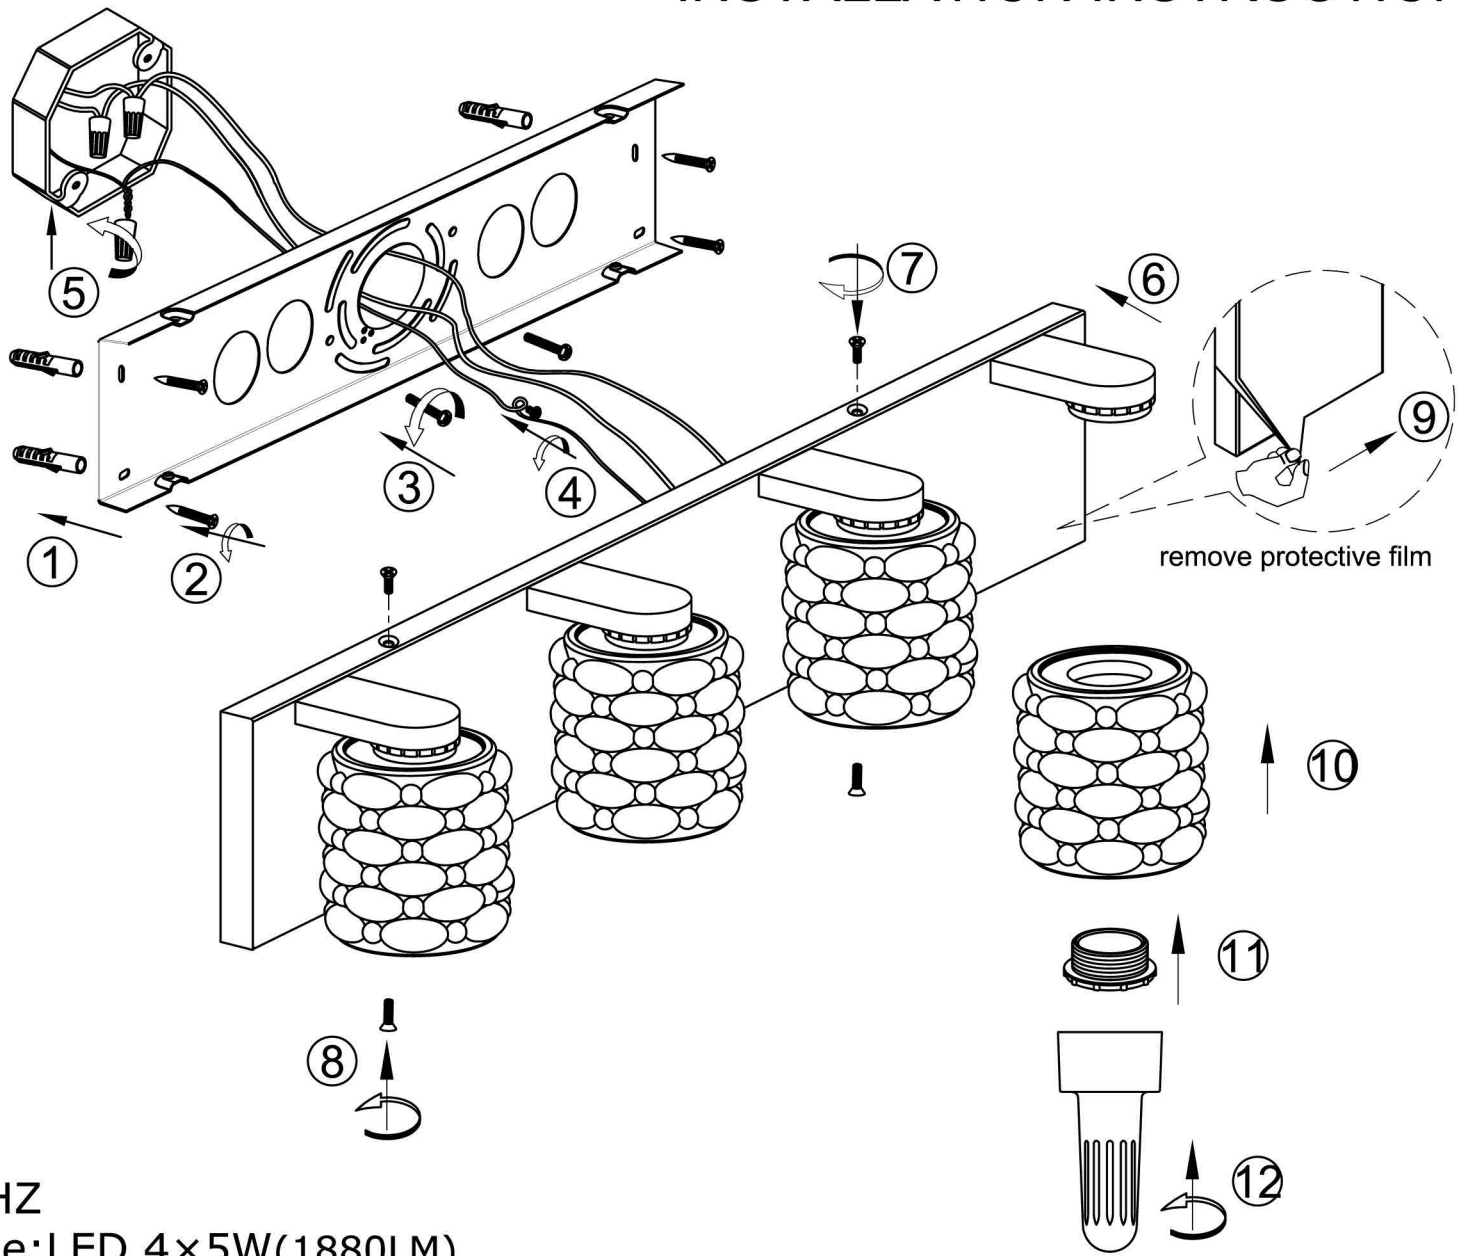

INSTALLATION INSTRUCTION

FEATURE

- 120V~60HZ
 - Lamp Type:LED 5W (470LM)
- The lamp can be only indoor used

INSTALLATION INSTRUCTION

FEATURE

- 120V~60HZ
 - Lamp Type: LED 2×5W(940LM)
- The lamp can be only indoor used

INSTALLATION INSTRUCTION

FEATURE

- 120V~60HZ
 - Lamp Type: LED 3×5W(1410LM)
- The lamp can be only indoor used

INSTALLATION INSTRUCTION

FEATURE

- 120V~60HZ
 - Lamp Type: LED 4×5W(1880LM)
- The lamp can be only indoor used

INSTALLATION INSTRUCTION

FEATURE

- 120V~60HZ
 - Lamp Type: LED 5×5W(2350LM)
- The lamp can be only indoor used