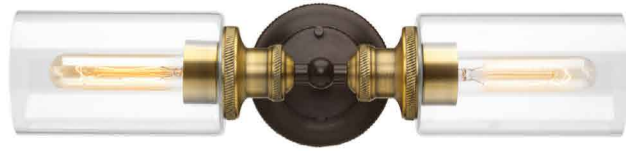

DATE: \_\_\_\_\_ TYPE: \_\_\_\_\_  
 NAME: \_\_\_\_\_  
 PROJECT: \_\_\_\_\_

Incandescent

**Width: 18-1/2"**  
**Height: 4-3/4"**  
**Depth: 7"**  
**H/CTR: 2-3/8"**

This two-light bath & vanity fixture offer a vintage electric feel. Clear glass shades featured on either side of the back plate. Two-toned finish in antique bronze with natural brass accents. Can be mounted horizontally or vertically.

- Vintage electric feel.
- Clear glass shades featured on either side of the back plate.
- Two-toned finish in Antique Bronze with natural Brass accents.
- Can be mounted horizontally or vertically.

**Category:** Bath & Vanity

**Finish:** Antique Bronze (painted)

**Construction:** Steel construction

**Glass/Shade:** Clear glass shades

MOUNTING	ELECTRICAL	LAMPING	ADDITIONAL INFORMATION
Wall horizontal or vertical mounted  Mounting strap for outlet box included  Fixture can be installed with glass facing up or down  Back plate covers a standard 4" hexagonal recessed outlet box	Pre-wired  6" of wire supplied  120 V	Quantity:  Two 100w max. Medium Base  Medium base porcelain sockets	UL-CUL Damp location listed  1 year warranty