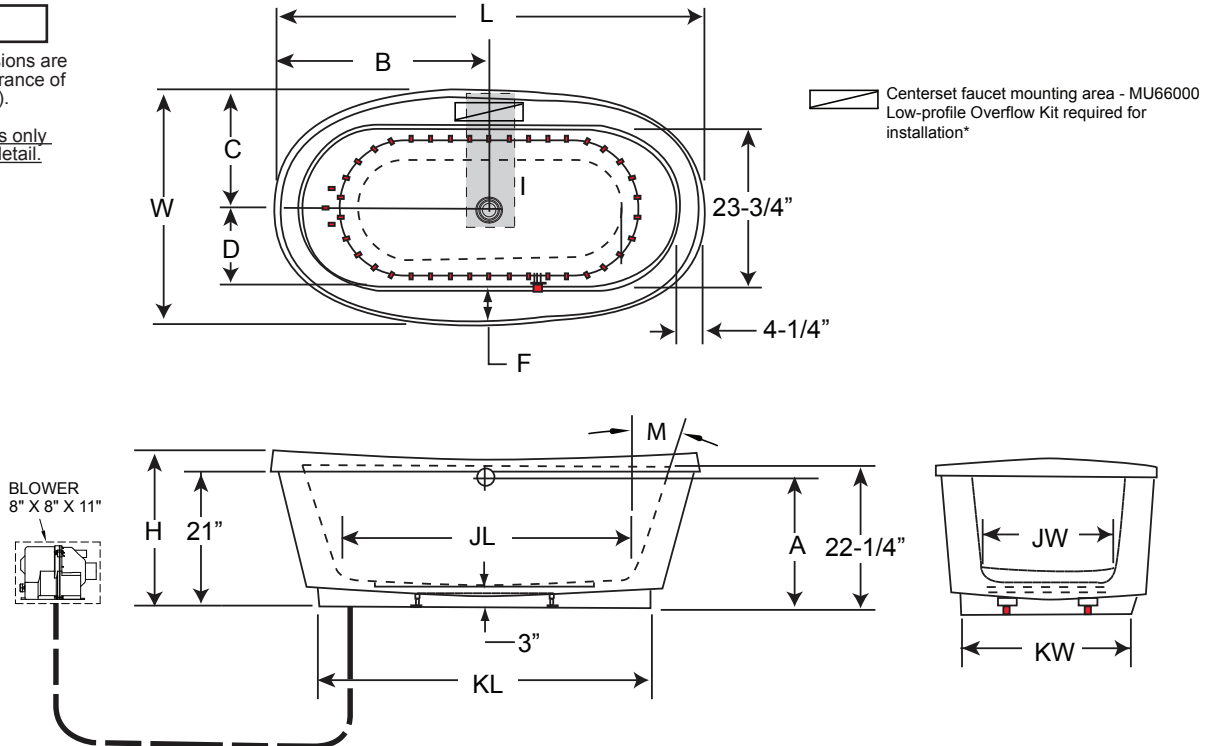

Pure Air™ Bath Model		
Letter	Description	
-	Drain/Motor Location	Center Drain
-	Cutout	N/A
-	Total Weight	931 lbs (427 kg)
-	Floor Loading	56.4 lb/ft² (275.3 kg/m²)
-	Operating Gallons (Min/Max)	48 Gal. (182 L) Min. 60 Gal. (227 L) Max.
-	Product Weight	131 lbs (59 kg)
-	Soaking Depth	16" (406 mm)
L	Outer Length	65-1/2" (1664 mm)
W	Outer Width	35-5/8" (905 mm)
H	Overall Height	24" (610 mm)
A	Overflow Height	20" (508 mm)
B	Short Edge to Drain Center	32-3/4" (832 mm)
C	Long Edge to Drain Center	17-3/4" (451 mm)
D	Drain Shoe Length	12-3/4" (324 mm)
E	Flange Height	N/A
F	Deck Width	5" (127 mm)
G	Service Access Dimensions	N/A
I	Floor Cutout for Drain	6 x 18" (150 x 457 mm)
J	Interior Dimensions (W x L)	46" x 20-1/4" (1168 mm x 514 mm)
K	Skirt Base Dimensions: K(L) x K(W)	50" x 30" (1270 mm x 762 mm)
M	Backrest Angle	18°

Key Dimensions

NOTE

The overall dimensions are nominal with a tolerance of +0 and -.25" (6mm).

*Deck width reflects only area indicated on detail.

©2016 Jacuzzi Luxury Bath • For additional information call Customer Service 800-288-4002 • www.jacuzzi.com/baths/
Refer to installation instructions included with fixture before beginning installation. Please confirm product availability and specifications before commencing with any installation work.
PRODUCT SPECIFICATIONS AND AVAILABILITY ARE SUBJECT TO CHANGE WITHOUT NOTICE.