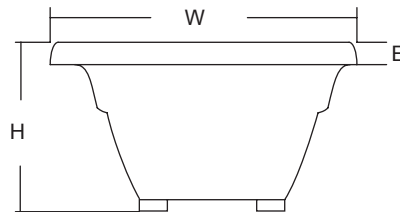

Jacuzzi Signature Collection Rectangle Drop-In Soaker Bathtub

		6032		6036		7236	
Letter	Description	English	Metric	English	Metric	English	Metric
-	Drain Location	LH / RH Drain		LH / RH Drain		LH / RH Drain	
-	Cutout	58" x 30"	1473 mm x 762 mm	58" x 34"	1473 mm x 864 mm	70" x 34"	1778 mm x 864 mm
-	Total Weight	678 lb	308 kg	752 lb	341 kg	790 lb	358 kg
-	Floor Loading	51.2 lb / f ²	820 kg / m ²	50.7 lb / f ²	812 kg / m ²	44.5 lb / f ²	713 kg / m ²
-	Operating Gallons (Max)	46 U.S. Gal.(max)	173 Liters (max)	54 U.S. Gal.(max)	204 Liters (max)	78 U.S. Gal.(max)	295 Liters (max)
-	Product Weight	45 lbs	20 kg	52 lbs	24 kg	57 lbs	26 kg
-	Soaking Depth	14.5"	368 mm	13.8"	351 mm	13.8"	351 mm
L	Outer Length	60"	1524 mm	60"	1524 mm	72"	1829 mm
W	Outer Width	32"	813 mm	36"	914 mm	36"	914 mm
H	Overall Height	19.25"	489 mm	19.25"	489 mm	19.25"	489 mm
A	Overflow Height	15.25"	387 mm	15.37"	391 mm	15.37"	391 mm
B	Deck Edge to Drain Center	8.62"	219 mm	8.62"	219 mm	9.50"	241 mm
C	Short Edge to Drain Center	16"	406 mm	18"	457 mm	18"	457 mm
D	Drain Shoe Length	6.50"	165 mm	6.50"	165 mm	10.13"	257 mm
E	Deck Height	2"	51 mm	2"	51 mm	2"	51 mm
F	Deck Width	3"	76 mm	3"	76 mm	3"	76 mm
G	Service Access Dimensions	N/A	N/A	N/A	N/A	N/A	N/A
I	Floor Cutout for Drain	14" x 4"	356 mm x 102 mm	14" x 4"	356 mm x 102 mm	14" x 4"	356 mm x 102 mm
J	Interior Dimensions (bottom of bath) L x W	41" x 19"	1041 mm x 483 mm	41" x 23"	1041 mm x 584 mm	52.5" x 22"	1334 mm x 559 mm

Key Dimensions
NOTE

When ordering integral 3-tile flange, flange height on 3-tile flange is 1.25" (32mm) from deck.

END VIEW

DRAIN/OVERFLOW

NOTE: Drawings not to scale.