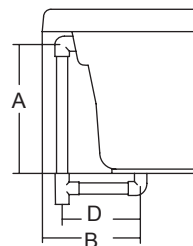

Jacuzzi Signature Collection Rectangle Drop-In Soaker Bathtub

		6032		6036		7236	
Letter	Description	English	Metric	English	Metric	English	Metric
-	Drain Location	LH / RH Drain		LH / RH Drain		LH / RH Drain	
-	Cutout	58" x 30"	1473 mm x 762 mm	58" x 34"	1473 mm x 864 mm	70" x 34"	1778 mm x 864 mm
-	Total Weight	678 lb	308 kg	752 lb	341 kg	790 lb	358 kg
-	Floor Loading	51.2 lb / f ²	820 kg / m ²	50.7 lb / f ²	812 kg / m ²	44.5 lb / f ²	713 kg / m ²
-	Operating Gallons (Max)	46 U.S. Gal.(max)	173 Liters (max)	54 U.S. Gal.(max)	204 Liters (max)	78 U.S. Gal.(max)	295 Liters (max)
-	Product Weight	45 lbs	20 kg	52 lbs	24 kg	57 lbs	26 kg
-	Soaking Depth	14.5"	368 mm	13.8"	351 mm	13.8"	351 mm
L	Outer Length	60"	1524 mm	60"	1524 mm	72"	1829 mm
W	Outer Width	32"	813 mm	36"	914 mm	36"	914 mm
H	Overall Height	19.25"	489 mm	19.25"	489 mm	19.25"	489 mm
A	Overflow Height	15.25"	387 mm	15.37"	391 mm	15.37"	391 mm
B	Deck Edge to Drain Center	8.62"	219 mm	8.62"	219 mm	9.50"	241 mm
C	Short Edge to Drain Center	16"	406 mm	18"	457 mm	18"	457 mm
D	Drain Shoe Length	6.50"	165 mm	6.50"	165 mm	10.13"	257 mm
E	Deck Height	2"	51 mm	2"	51 mm	2"	51 mm
F	Deck Width	3"	76 mm	3"	76 mm	3"	76 mm
G	Service Access Dimensions	N/A	N/A	N/A	N/A	N/A	N/A
I	Floor Cutout for Drain	14" x 4"	356 mm x 102 mm	14" x 4"	356 mm x 102 mm	14" x 4"	356 mm x 102 mm
J	Interior Dimensions (bottom of bath) L x W	41" x 19"	1041 mm x 483 mm	41" x 23"	1041 mm x 584 mm	52.5" x 22"	1334 mm x 559 mm

Key Dimensions
NOTE

When ordering integral 3-tile flange, flange height on 3-tile flange is 1.25" (32mm) from deck.

END VIEW

DRAIN/OVERFLOW

NOTE: Drawings not to scale.