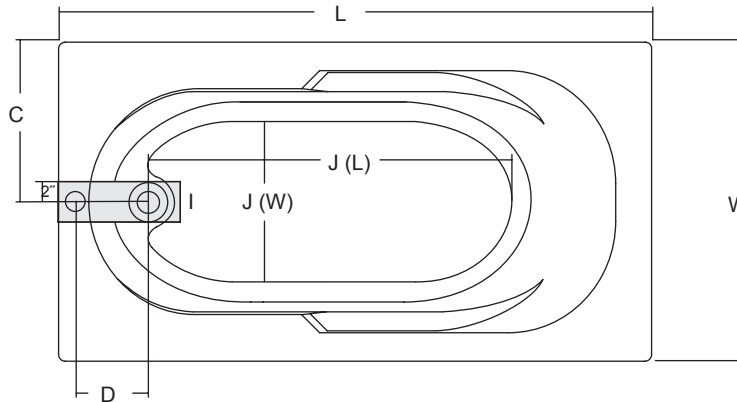

Jacuzzi Signature Collection Rectangle Drop-In Soaker Bathtub

		6032		6036		7236	
Letter	Description	English	Metric	English	Metric	English	Metric
-	Drain Location	LH / RH Drain		LH / RH Drain		LH / RH Drain	
-	Cutout	58" x 30"	1473 mm x 762 mm	58" x 34"	1473 mm x 864 mm	70" x 34"	1778 mm x 864 mm
-	Total Weight	678 lb	308 kg	752 lb	341 kg	790 lb	358 kg
-	Floor Loading	51.2 lb / f ²	820 kg / m ²	50.7 lb / f ²	812 kg / m ²	44.5 lb / f ²	713 kg / m ²
-	Operating Gallons (Max)	46 U.S. Gal.(max)	173 Liters (max)	54 U.S. Gal.(max)	204 Liters (max)	78 U.S. Gal.(max)	295 Liters (max)
-	Product Weight	45 lbs	20 kg	52 lbs	24 kg	57 lbs	26 kg
-	Soaking Depth	14.5"	368 mm	13.8"	351 mm	13.8"	351 mm
L	Outer Length	60"	1524 mm	60"	1524 mm	72"	1829 mm
W	Outer Width	32"	813 mm	36"	914 mm	36"	914 mm
H	Overall Height	19.25"	489 mm	19.25"	489 mm	19.25"	489 mm
A	Overflow Height	15.25"	387 mm	15.37"	391 mm	15.37"	391 mm
B	Deck Edge to Drain Center	8.62"	219 mm	8.62"	219 mm	9.50"	241 mm
C	Short Edge to Drain Center	16"	406 mm	18"	457 mm	18"	457 mm
D	Drain Shoe Length	6.50"	165 mm	6.50"	165 mm	10.13"	257 mm
E	Deck Height	2"	51 mm	2"	51 mm	2"	51 mm
F	Deck Width	3"	76 mm	3"	76 mm	3"	76 mm
G	Service Access Dimensions	N/A	N/A	N/A	N/A	N/A	N/A
I	Floor Cutout for Drain	14" x 4"	356 mm x 102 mm	14" x 4"	356 mm x 102 mm	14" x 4"	356 mm x 102 mm
J	Interior Dimensions (bottom of bath) L x W	41" x 19"	1041 mm x 483 mm	41" x 23"	1041 mm x 584 mm	52.5" x 22"	1334 mm x 559 mm

Key Dimensions
NOTE

When ordering integral 3-tile flange, flange height on 3-tile flange is 1.25" (32mm) from deck.

END VIEW

DRAIN/OVERFLOW

NOTE: Drawings not to scale.