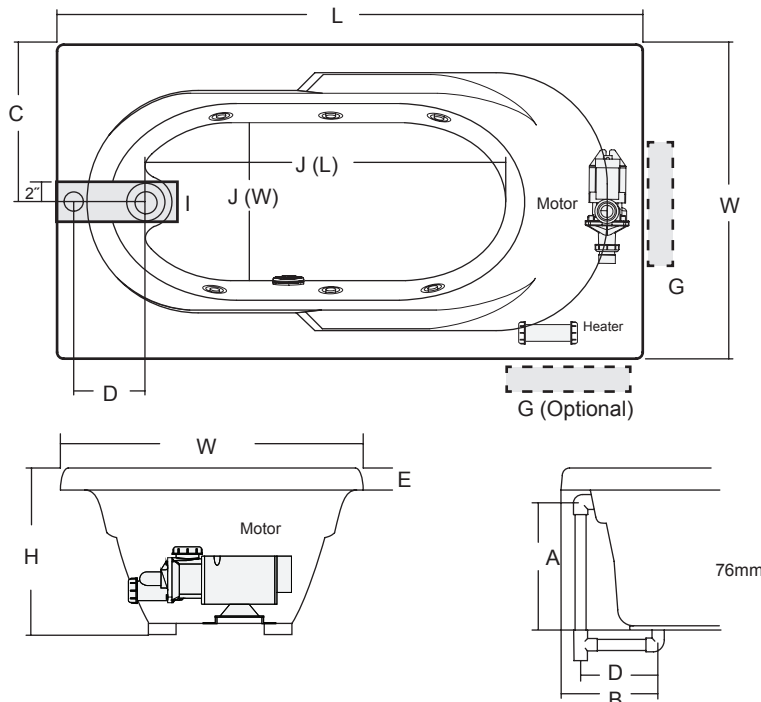

**Jacuzzi Signature Collection Rectangle Drop-In Whirlpool Bathtub**

		6032		6036		7236	
Letter	Description	English	Metric	English	Metric	English	Metric
-	Drain/Motor Location	LH / RH Drain / LH / RH Motor		LH / RH Drain / LH / RH Motor		LH / RH Drain / LH / RH Motor	
-	Cutout	58" x 30"	1473 mm x 762 mm	58" x 34"	1473 mm x 864 mm	70" x 34"	1778 mm x 864 mm
-	Total Weight	697 lb	316 kg	766 lb	347 kg	805 lb	365 kg
-	Floor Loading	52.6 lb / f <sup>2</sup>	843 kg / m <sup>2</sup>	51.7 lb / f <sup>2</sup>	828 kg / m <sup>2</sup>	45.4 lb / f <sup>2</sup>	727 kg / m <sup>2</sup>
-	Operating Gallons (Max)	46 U.S. Gal.(max)	174 Liters (max)	54 U.S. Gal.(max)	204 Liters (max)	58 U.S. Gal.(max)	220 Liters (max)
-	Product Weight	64 lbs	29 kg	66 lbs	30 kg	72 lbs	33 kg
-	Soaking Depth	14.5"	368 mm	13.8"	351 mm	13.8"	351 mm
L	Outer Length	60"	1524 mm	60"	1524 mm	72"	1829 mm
W	Outer Width	32"	813 mm	36"	914 mm	36"	914 mm
H	Overall Height	19.25"	489 mm	19.25"	489 mm	19.25"	489 mm
A	Overflow Height	15.25"	387 mm	15.38"	391 mm	15.38"	391 mm
B	Deck Edge to Drain Center	8.63 "	306 mm	8.63"	306 mm	9.50 "	241 mm
C	Short Edge to Drain Center	16"	409 mm	18"	457 mm	18"	457 mm
D	Drain Shoe Length	6.50"	165 mm	6.50"	165 mm	10.13"	257 mm
E	Deck Height	2"	51 mm	2"	51 mm	2"	51 mm
F	Deck Width	3"	914 mm	3"	914 mm	3"	914 mm
G	Service Access Dimensions	12" x 18"	305 mm x 457 mm	12" x 18"	305 mm x 457 mm	12" x 18"	305 mm x 457 mm
I	Floor Cutout for Drain	14" x 4"	356 mm x 102 mm	14" x 4"	356 mm x 102 mm	14" x 4"	356 mm x 102 mm
J	Interior Dimensions (bottom of bath) L x W	41" x 19"	1041 mm x 483 mm	41" x 23"	1041 mm x 584 mm	50" x 20.5"	1270 mm x 521 mm

**Electrical Specifications**  
 (Each component requires a separate, dedicated GFCI protected circuit)  
 Motor/Pump 120V 15A 60HZ  
 Heater 120V 15A 60HZ

**Key Dimensions**
**NOTE**

When ordering integral 3-tile flange, flange height on 3-tile flange is 1.25" (32mm) from deck.

NOTE: Drawings not to scale.

END VIEW

DRAIN/OVERFLOW