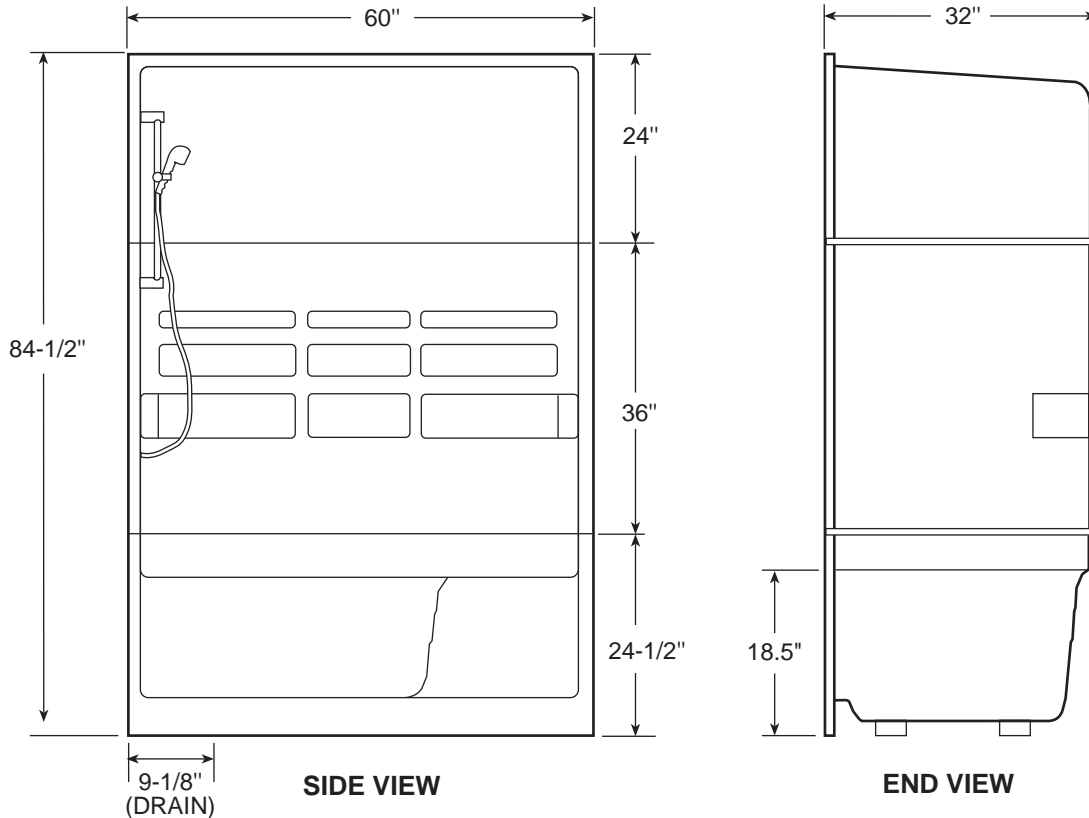

## Bonaire™ Shower with Seat SPECIFICATIONS

DIMENSIONS	TOTAL WEIGHT/ FLOOR LOADING	PRODUCT WEIGHT
60" (1524 mm) L	346 lb/(157 kg)	146 lb
32" (813 mm) W	45 lbs./sq. ft./(220 kg/sq. m)	(66 kg)
84-1/2" (2146 mm) H		