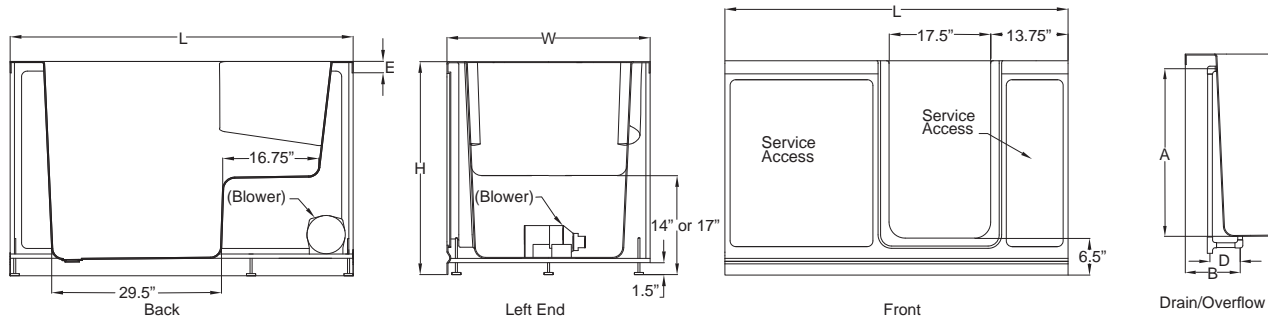

Finestra 6036 RH Pure Air Bath

Product Codes beginning with: F4N6036ARL, F7N6036ARL

Also applies to products sold under part numbers: LY10, LY30, MA10, MA30

TECHNICAL SPECIFICATIONS

	English	Metric
Outer Dimensions	60" L x 36" W x 38 1/2" H	1524 mm L x 914 mm W x 978 mm H
Interior Dimensions (bottom of bath) L x W (Mid) x W (End)	26 1/2" L x 23" W x 23" W	673 mm L x 584 mm W x 584 mm W
Drain/Blower Configuration	Right hand drain/Left end blower	Right hand drain/Left end blower
Bath Weight (empty)	260 lbs	118 kg
Total Weight/Floor Loading	1,568 lbs 104.5 lbs/ft ²	713 kg 510 kg/m ²
Operating Gallonage (min-max)	108 (min) 127 (max) U.S. Gals	408 (min) 480 (max) L
Electrical Specifications	Each component requires a separate, dedicated GCFI protected circuit(s)	
Blower		120V 15A 60HZ
Chromatherapy (if selected)		120V 15A 60HZ

826: Brushed Nickel, 845: Oil Rubbed Bronze

5817000 Tile Flange Kit

EK91 21" Straight Pillow (specify color) 959: White, 958: Almond,

969: Oyster

GQ88 Light Chromatherapy Add-on Kit

KEY DIMENSIONS

Letter	Description	English	Metric
L	Outer Length	60"	1524 mm
W	Outer Width	36"	914 mm
H	Overall Height	38 1/2"	978 mm
A	Overflow Height	31 1/2"	800 mm
B	Long Edge to Drain Center	11 11/16"	297 mm
C	Short Edge to Drain Center	18"	457 mm
D	Drain Shoe Length	8 7/8"	224 mm
E	Deck Height	2"	51 mm
F	Deck Width*	5"	127 mm
G	Service Access Dimensions	12" H x 18" L	305 mm x 457 mm
I	Floor Cut-out for Drain	16" x 4"	406 mm x 102 mm