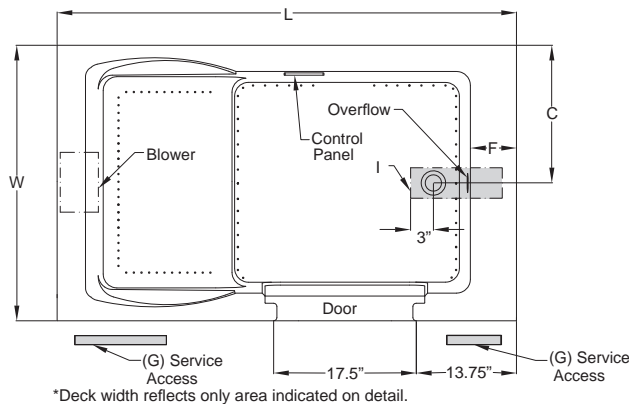

Finestra 6036 RH Pure Air Bath

Product Codes beginning with: F4N6036ARL, F7N6036ARL

Also applies to products sold under part numbers: LY10, LY30, MA10, MA30

TECHNICAL SPECIFICATIONS

	English	Metric
Outer Dimensions	60" L x 36" W x 38 1/2" H	1524 mm L x 914 mm W x 978 mm H
Interior Dimensions (bottom of bath) L x W (Mid) x W (End)	26 1/2" L x 23" W x 23" W	673 mm L x 584 mm W x 584 mm W
Drain/Blower Configuration	Right hand drain/Left end blower	Right hand drain/Left end blower
Bath Weight (empty)	260 lbs	118 kg
Total Weight/Floor Loading	1,568 lbs 104.5 lbs/ft ²	713 kg 510 kg/m ²
Operating Gallonage (min-max)	108 (min) 127 (max) U.S. Gals	408 (min) 480 (max) L
Electrical Specifications	Each component requires a separate, dedicated GCFI protected circuit(s)	
Blower		120V 15A 60HZ
Chromatherapy (if selected)		120V 15A 60HZ

826: Brushed Nickel, 845: Oil Rubbed Bronze

5817000 Tile Flange Kit

EK91 21" Straight Pillow (specify color) 959: White, 958: Almond,

969: Oyster

GQ88 Light Chromatherapy Add-on Kit

KEY DIMENSIONS

Letter	Description	English	Metric
L	Outer Length	60"	1524 mm
W	Outer Width	36"	914 mm
H	Overall Height	38 1/2"	978 mm
A	Overflow Height	31 1/2"	800 mm
B	Long Edge to Drain Center	11 11/16"	297 mm
C	Short Edge to Drain Center	18"	457 mm
D	Drain Shoe Length	8 7/8"	224 mm
E	Deck Height	2"	51 mm
F	Deck Width*	5"	127 mm
G	Service Access Dimensions	12" H x 18" L	305 mm x 457 mm
I	Floor Cut-out for Drain	16" x 4"	406 mm x 102 mm