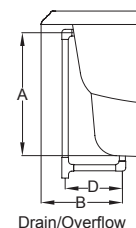

## Technical Specifications

Letter	Description	Specification
-	Outer Dimensions	72" L x 42" W x 26" H
-	Interior Dimensions (Bottom of Bath) L X W (Mid) x W (End)	N/A
-	Drain/Pump Configuration	Center Drain/Left End Pump
-	Bath Weight (Empty)	142 lbs (66kg)
-	Total Weight/Floor Loading	1233 lbs/58.7 lbs/ft <sup>2</sup> (560 kg/286 kg/m <sup>2</sup> )
-	Operating Gallons (Min/Max)	84/95 US Gallons (318/360 Liters)
L	Outer Length	72" (1829 mm)
W	Outer Width	42" (1067 mm)
H	Overall Height	26" (660 mm)
A	Overflow Height	20" (508 mm)
B	Long Edge to Drain Center	11.75" (298 mm)
C	Short Edge to Drain Center	36" (914 mm)
D	Drain Shoe Length	6" (152 mm)
E	Deck Height	2" (51 mm)
F	Deck Width*	3" (76 mm)
G	Service Access Dimensions	12" H x 18" L (305 mm H x 457 mm L)
I	Floor Cutout for Drain	6" x 19" (152 mm x 483 mm)

### NOTE

The overall dimensions are nominal with a tolerance of +0 and -.25" (6mm).

\*Deck width reflects only area indicated on detail.

NOTE: Graphics May Not be to Scale Side View

End View

©2017 Jacuzzi Luxury Bath • For additional information call Customer Service 800-288-4002 • [www.jacuzzi.com/baths/](http://www.jacuzzi.com/baths/)  
 Refer to installation instructions included with fixture before beginning installation. Please confirm product availability and specifications before commencing with any installation work.  
 PRODUCT SPECIFICATIONS AND AVAILABILITY ARE SUBJECT TO CHANGE WITHOUT NOTICE.