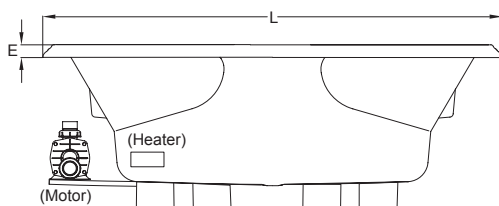

## Technical Specifications

Letter	Description	Specification
-	Outer Dimensions	72" L x 42" W x 26" H
-	Interior Dimensions (Bottom of Bath) L X W (Mid) x W (End)	N/A
-	Drain/Pump Configuration	Center Drain/Left End Pump
-	Bath Weight (Empty)	142 lbs (66kg)
-	Total Weight/Floor Loading	1233 lbs/58.7 lbs/ft <sup>2</sup> (560 kg/286 kg/m <sup>2</sup> )
-	Operating Gallons (Min/Max)	84/95 US Gallons (318/360 Liters)
L	Outer Length	72" (1829 mm)
W	Outer Width	42" (1067 mm)
H	Overall Height	26" (660 mm)
A	Overflow Height	20" (508 mm)
B	Long Edge to Drain Center	11.75" (298 mm)
C	Short Edge to Drain Center	36" (914 mm)
D	Drain Shoe Length	6" (152 mm)
E	Deck Height	2" (51 mm)
F	Deck Width*	3" (76 mm)
G	Service Access Dimensions	12" H x 18" L (305 mm H x 457 mm L)
I	Floor Cutout for Drain	6" x 19" (152 mm x 483 mm)

Each component requires a separate, dedicated GFCI protected circuit	
Model with components	GFCI Outlet (60Hz)
Motor/Pump	120V/20A
Heater	120V/15A

\*Deck width reflects only area indicated on detail.

### NOTE

The overall dimensions are nominal with a tolerance of +0 and -.25" (6mm).

\*Deck width reflects only area indicated on detail.

NOTE: Graphics May Not be to Scale Side View

End View

©2017 Jacuzzi Luxury Bath • For additional information call Customer Service 800-288-4002 • [www.jacuzzi.com/baths/](http://www.jacuzzi.com/baths/)  
 Refer to installation instructions included with fixture before beginning installation. Please confirm product availability and specifications before commencing with any installation work.  
 PRODUCT SPECIFICATIONS AND AVAILABILITY ARE SUBJECT TO CHANGE WITHOUT NOTICE.