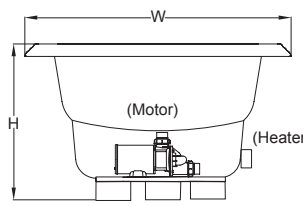

## Technical Specifications

Letter	Description	Specification
-	Outer Dimensions	72" L x 42" W x 26" H
-	Interior Dimensions (Bottom of Bath) L X W (Mid) x W (End)	N/A
-	Drain/Pump Configuration	Center Drain/Left End Pump
-	Bath Weight (Empty)	142 lbs (66kg)
-	Total Weight/Floor Loading	1233 lbs/58.7 lbs/ft <sup>2</sup> (560 kg/286 kg/m <sup>2</sup> )
-	Operating Gallons (Min/Max)	84/95 US Gallons (318/360 Liters)
L	Outer Length	72" (1829 mm)
W	Outer Width	42" (1067 mm)
H	Overall Height	26" (660 mm)
A	Overflow Height	20" (508 mm)
B	Long Edge to Drain Center	11.75" (298 mm)
C	Short Edge to Drain Center	36" (914 mm)
D	Drain Shoe Length	6" (152 mm)
E	Deck Height	2" (51 mm)
F	Deck Width*	3" (76 mm)
G	Service Access Dimensions	12" H x 18" L (305 mm H x 457 mm L)
I	Floor Cutout for Drain	6" x 19" (152 mm x 483 mm)

Each component requires a separate, dedicated GFCI protected circuit	
Model with components	GFCI Outlet (60Hz)
Motor/Pump	120V/20A
Heater	120V/15A

\*Deck width reflects only area indicated on detail.

### NOTE

The overall dimensions are nominal with a tolerance of +0 and -.25" (6mm).

\*Deck width reflects only area indicated on detail.

NOTE: Graphics May Not be to Scale Side View

End View

©2017 Jacuzzi Luxury Bath • For additional information call Customer Service 800-288-4002 • [www.jacuzzi.com/baths/](http://www.jacuzzi.com/baths/)  
 Refer to installation instructions included with fixture before beginning installation. Please confirm product availability and specifications before commencing with any installation work.  
 PRODUCT SPECIFICATIONS AND AVAILABILITY ARE SUBJECT TO CHANGE WITHOUT NOTICE.