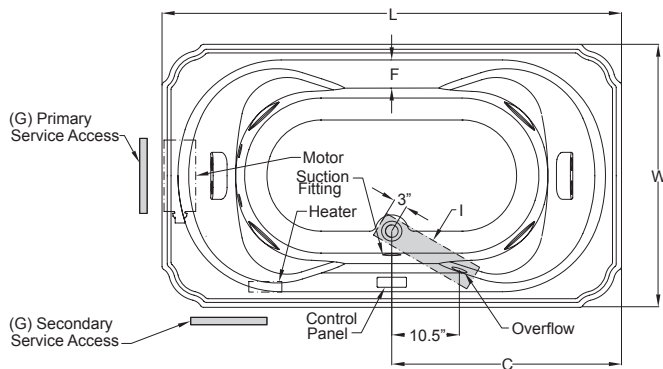

Available Accessories:
DA34 Rotary Drain Kit PVC (specify metal finish)
HP55 Rotary Drain Kit (specify metal finish)
D095 TheraPro Jet Trim Kit (specify metal finish)
P556 AccuPro Jet Trim Kit (specify metal finish)
G864 Hand Rails (specify metal finish)
827: Chrome, 826: Brushed Nickel, 845: Oil Rubbed Bronze
*Note: D095 (Chrome) is standard on Illumatherapy jets.
C263 Curved Pillow (specify color) 959: White, 969: Oyster
GQ88 Light Chromatherapy Add-on Kit

Note: Unit is also available as a RH model.

Technical Specifications

Letter	Description	Specification
-	Outer Dimensions	72" L x 42" W x 26" H
-	Interior Dimensions (Bottom of Bath) L X W (Mid) x W (End)	N/A
-	Drain/Pump Configuration	Center Drain/Left End Pump
-	Bath Weight (Empty)	142 lbs (66kg)
-	Total Weight/Floor Loading	1233 lbs/58.7 lbs/ft² (560 kg/286 kg/m²)
-	Operating Gallons (Min/Max)	84/95 US Gallons (318/360 Liters)
L	Outer Length	72" (1829 mm)
W	Outer Width	42" (1067 mm)
H	Overall Height	26" (660 mm)
A	Overflow Height	20" (508 mm)
B	Long Edge to Drain Center	11.75" (298 mm)
C	Short Edge to Drain Center	36" (914 mm)
D	Drain Shoe Length	6" (152 mm)
E	Deck Height	2" (51 mm)
F	Deck Width*	3" (76 mm)
G	Service Access Dimensions	12" H x 18" L (305 mm H x 457 mm L)
I	Floor Cutout for Drain	6" x 19" (152 mm x 483 mm)

Each component requires a separate, dedicated GFCI protected circuit	
Model with components	GFCI Outlet (60Hz)
Motor/Pump	120V/20A
Heater	120V/15A

*Deck width reflects only area indicated on detail.

NOTE

The overall dimensions are nominal with a tolerance of +0 and -.25" (6mm).

*Deck width reflects only area indicated on detail.