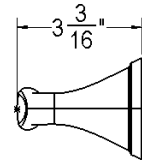

Jacuzzi® Vazia Bathroom Accessories

Features

- Constructed with Stainless steel bar, Zinc post
- Concealed mounting with matching finish 2-5/8" flange covers
- #10 x 1" Steel #2 pan head installation screws
- Steel mounting brackets

NOTE

The overall dimensions are nominal with a tolerance of $\pm .125"$

KEY DIMENSIONS

Towel Ring

Finish Options	JBR Part Number
Matte Black	FX-ACCKITVAZ-MB
Brushed Nickel	FX-ACCKITVAZ-BN
Chrome	FX-ACCKITVAZ-CH
Oil Rub Bronze	FX-ACCKITVAZ-NORB