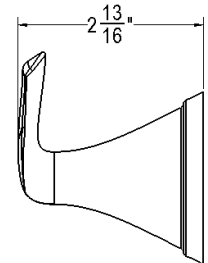

Jacuzzi® Vazia Bathroom Accessories

Features

- Constructed with Stainless steel bar, Zinc post
- Concealed mounting with matching finish 2-5/8" flange covers
- #10 x 1" Steel #2 pan head installation screws
- Steel mounting brackets

NOTE

The overall dimensions are nominal with a tolerance of $\pm .125"$

KEY DIMENSIONS

Towel Ring

Finish Options	JBR Part Number
Matte Black	FX-ACCKITVAZ-MB
Brushed Nickel	FX-ACCKITVAZ-BN
Chrome	FX-ACCKITVAZ-CH
Oil Rub Bronze	FX-ACCKITVAZ-NORB