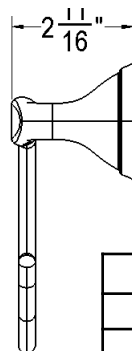

Jacuzzi® Vazia Bathroom Accessories

Features

- Constructed with Stainless steel bar, Zinc post
- Concealed mounting with matching finish 2-5/8" flange covers
- #10 x 1" Steel #2 pan head installation screws
- Steel mounting brackets

NOTE

The overall dimensions are nominal with a tolerance of $\pm .125"$

KEY DIMENSIONS

Towel Ring

Finish Options	JBR Part Number
Matte Black	FX-ACCKITVAZ-MB
Brushed Nickel	FX-ACCKITVAZ-BN
Chrome	FX-ACCKITVAZ-CH
Oil Rub Bronze	FX-ACCKITVAZ-NORB