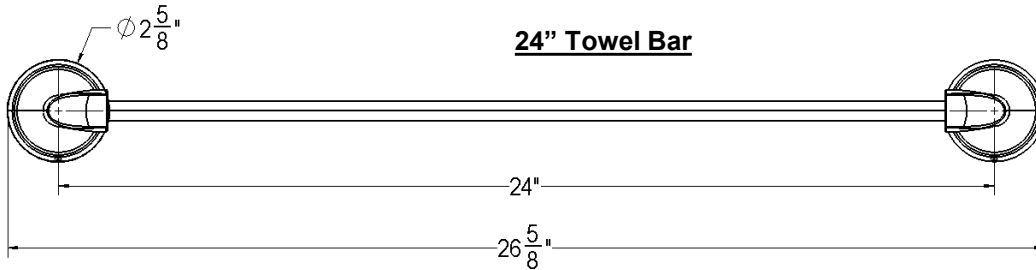

Jacuzzi® Vazia Bathroom Accessories

Features

- Constructed with Stainless steel bar, Zinc post
- Concealed mounting with matching finish 2-5/8" flange covers
- #10 x 1" Steel #2 pan head installation screws
- Steel mounting brackets

NOTE

The overall dimensions are nominal with a tolerance of $\pm .125"$

KEY DIMENSIONS

Towel Ring

Finish Options	JBR Part Number
Matte Black	FX-ACCKITVAZ-MB
Brushed Nickel	FX-ACCKITVAZ-BN
Chrome	FX-ACCKITVAZ-CH
Oil Rub Bronze	FX-ACCKITVAZ-NORB