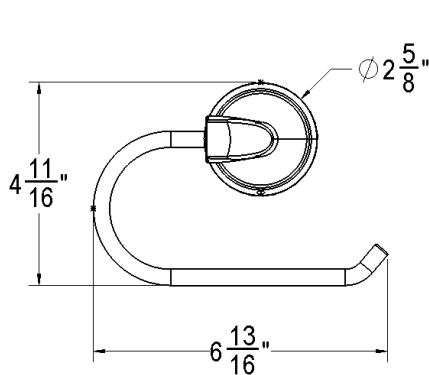

Jacuzzi® Vazia Bathroom Accessories

Features

- Constructed with Stainless steel bar, Zinc post
- Concealed mounting with matching finish 2-5/8" flange covers
- #10 x 1" Steel #2 pan head installation screws
- Steel mounting brackets

NOTE

The overall dimensions are nominal with a tolerance of $\pm .125"$

KEY DIMENSIONS

Towel Ring

Finish Options	JBR Part Number
Matte Black	FX-ACCKITVAZ-MB
Brushed Nickel	FX-ACCKITVAZ-BN
Chrome	FX-ACCKITVAZ-CH
Oil Rub Bronze	FX-ACCKITVAZ-NORB