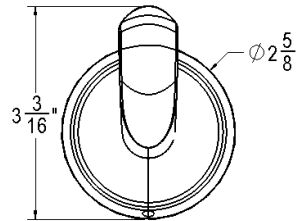

Jacuzzi® Vazia Bathroom Accessories

Features

- Constructed with Stainless steel bar, Zinc post
- Concealed mounting with matching finish 2-5/8" flange covers
- #10 x 1" Steel #2 pan head installation screws
- Steel mounting brackets

NOTE

The overall dimensions are nominal with a tolerance of $\pm .125"$

KEY DIMENSIONS

Towel Ring

Finish Options	JBR Part Number
Matte Black	FX-ACCKITVAZ-MB
Brushed Nickel	FX-ACCKITVAZ-BN
Chrome	FX-ACCKITVAZ-CH
Oil Rub Bronze	FX-ACCKITVAZ-NORB