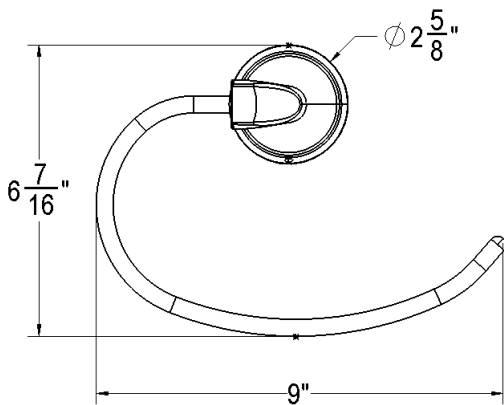

Jacuzzi® Vazia Bathroom Accessories

Features

- Constructed with Stainless steel bar, Zinc post
- Concealed mounting with matching finish 2-5/8" flange covers
- #10 x 1" Steel #2 pan head installation screws
- Steel mounting brackets

NOTE

The overall dimensions are nominal with a tolerance of $\pm .125"$

KEY DIMENSIONS

Towel Ring

Finish Options	JBR Part Number
Matte Black	FX-ACCKITVAZ-MB
Brushed Nickel	FX-ACCKITVAZ-BN
Chrome	FX-ACCKITVAZ-CH
Oil Rub Bronze	FX-ACCKITVAZ-NORB