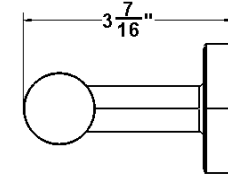

**NOTE**

The overall dimensions are nominal with a tolerance of  $\pm .125"$

**KEY DIMENSIONS**

**Paper Holder**

**Robe Hook**

**Double Paper Holder**

**Towel Ring**

Finish Options	JBR Part Number
Matte Black	FX-ACCKITAPE-MB
Brushed Nickel	FX-ACCKITAPE-BN
Chrome	FX-ACCKITAPE-CH