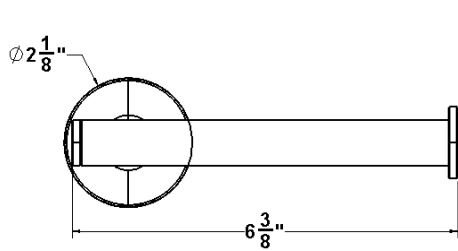

**Jacuzzi® Aperto Bathroom Accessories**

**Features**

- Constructed with Stainless steel bar, Zinc post, and Brass decorative caps
- Concealed mounting with matching finish 2-1/8" flange covers
- #10 x 1" Steel #2 pan head installation screws
- Steel mounting brackets

**NOTE**

The overall dimensions are nominal with a tolerance of  $\pm .125"$

**KEY DIMENSIONS**

**Paper Holder**

**Robe Hook**

**Double Paper Holder**

**Towel Ring**

Finish Options	JBR Part Number
Matte Black	FX-ACCKITAPE-MB
Brushed Nickel	FX-ACCKITAPE-BN
Chrome	FX-ACCKITAPE-CH