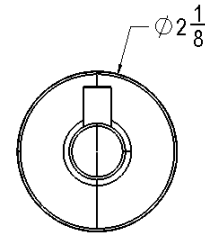

**Jacuzzi® Aperto Bathroom Accessories**

**Features**

- Constructed with Stainless steel bar, Zinc post, and Brass decorative caps
- Concealed mounting with matching finish 2-1/8" flange covers
- #10 x 1" Steel #2 pan head installation screws
- Steel mounting brackets

**NOTE**

The overall dimensions are nominal with a tolerance of  $\pm .125"$

**KEY DIMENSIONS**

**Paper Holder**

**Robe Hook**

**Double Paper Holder**

**Towel Ring**

Finish Options	JBR Part Number
Matte Black	FX-ACCKITAPE-MB
Brushed Nickel	FX-ACCKITAPE-BN
Chrome	FX-ACCKITAPE-CH