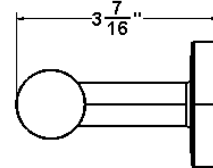

**NOTE**

The overall dimensions are nominal with a tolerance of  $\pm .125"$

**KEY DIMENSIONS**

**Paper Holder**

**Robe Hook**

**Double Paper Holder**

**Towel Ring**

Finish Options	JBR Part Number
Matte Black	FX-ACCKITAPE-MB
Brushed Nickel	FX-ACCKITAPE-BN
Chrome	FX-ACCKITAPE-CH