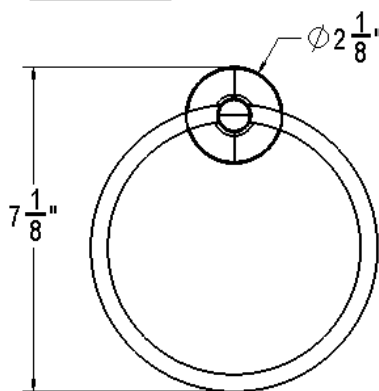

**Jacuzzi® Aperto Bathroom Accessories**

**Features**

- Constructed with Stainless steel bar, Zinc post, and Brass decorative caps
- Concealed mounting with matching finish 2-1/8" flange covers
- #10 x 1" Steel #2 pan head installation screws
- Steel mounting brackets

**NOTE**

The overall dimensions are nominal with a tolerance of  $\pm .125"$

**KEY DIMENSIONS**

**Paper Holder**

**Robe Hook**

**Double Paper Holder**

**Towel Ring**

Finish Options	JBR Part Number
Matte Black	FX-ACCKITAPE-MB
Brushed Nickel	FX-ACCKITAPE-BN
Chrome	FX-ACCKITAPE-CH