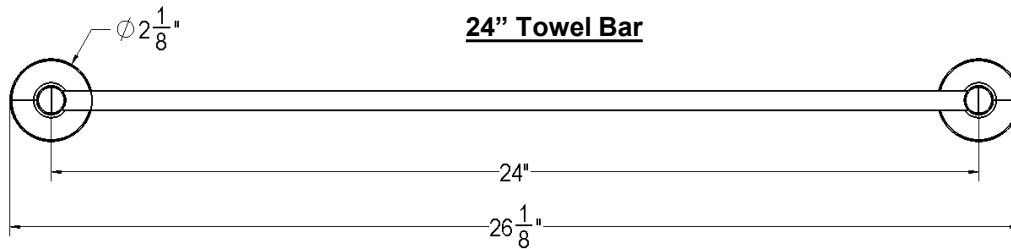

**Jacuzzi® Aperto Bathroom Accessories**

**Features**

- Constructed with Stainless steel bar, Zinc post, and Brass decorative caps
- Concealed mounting with matching finish 2-1/8" flange covers
- #10 x 1" Steel #2 pan head installation screws
- Steel mounting brackets

**NOTE**

The overall dimensions are nominal with a tolerance of  $\pm .125"$

**KEY DIMENSIONS**

**Paper Holder**

**Robe Hook**

**Double Paper Holder**

**Towel Ring**

Finish Options	JBR Part Number
Matte Black	FX-ACCKITAPE-MB
Brushed Nickel	FX-ACCKITAPE-BN
Chrome	FX-ACCKITAPE-CH