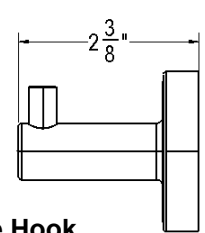

**Jacuzzi® Aperto Bathroom Accessories**

**Features**

- Constructed with Stainless steel bar, Zinc post, and Brass decorative caps
- Concealed mounting with matching finish 2-1/8" flange covers
- #10 x 1" Steel #2 pan head installation screws
- Steel mounting brackets

**NOTE**

The overall dimensions are nominal with a tolerance of  $\pm .125"$

**KEY DIMENSIONS**

**Paper Holder**

**Robe Hook**

**Double Paper Holder**

**Towel Ring**

Finish Options	JBR Part Number
Matte Black	FX-ACCKITAPE-MB
Brushed Nickel	FX-ACCKITAPE-BN
Chrome	FX-ACCKITAPE-CH