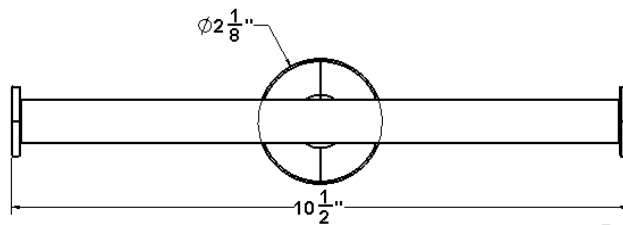

**Jacuzzi® Aperto Bathroom Accessories**

**Features**

- Constructed with Stainless steel bar, Zinc post, and Brass decorative caps
- Concealed mounting with matching finish 2-1/8" flange covers
- #10 x 1" Steel #2 pan head installation screws
- Steel mounting brackets

**NOTE**

The overall dimensions are nominal with a tolerance of  $\pm .125"$

**KEY DIMENSIONS**

**Paper Holder**

**Robe Hook**

**Double Paper Holder**

**Towel Ring**

Finish Options	JBR Part Number
Matte Black	FX-ACCKITAPE-MB
Brushed Nickel	FX-ACCKITAPE-BN
Chrome	FX-ACCKITAPE-CH