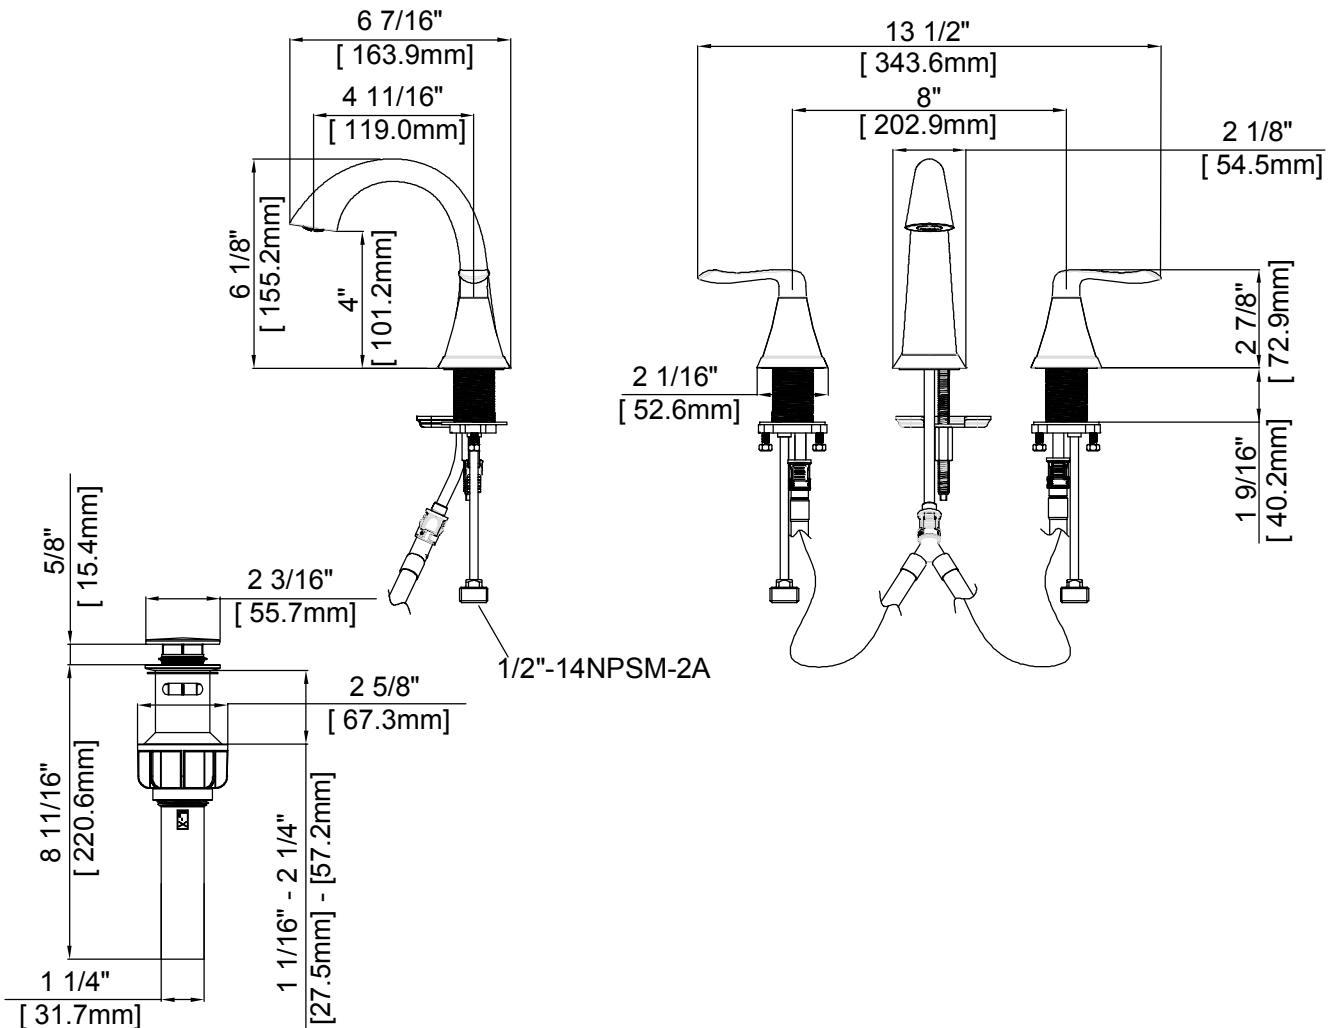

Specifications

MODEL

- PV41827 BATHROOM FAUCET - CHROME
- PV41826 BATHROOM FAUCET - BRUSHED NICKEL
- PV41817 BATHROOM FAUCET - MATTE BLACK
- PV41845 BATHROOM FAUCET - OIL RUBBED BRONZE

FEATURES

- Ceramic Cartridge
- Metal handle
- Brass spout
- Max. flow rate: 1.2 GPM at 60 PSI

CODE COMPLIANCE

- ASME A112.18.1 / CSA B125.1
- IAPMO Certified

WARRANTY

- Limited Lifetime Warranty

BATHROOM FAUCET

MODEL	FINISH
PV41827	Chrome
PV41826	Brushed Nickel
PV41817	Matte Black
PV41845	Oil Rubbed Bronze