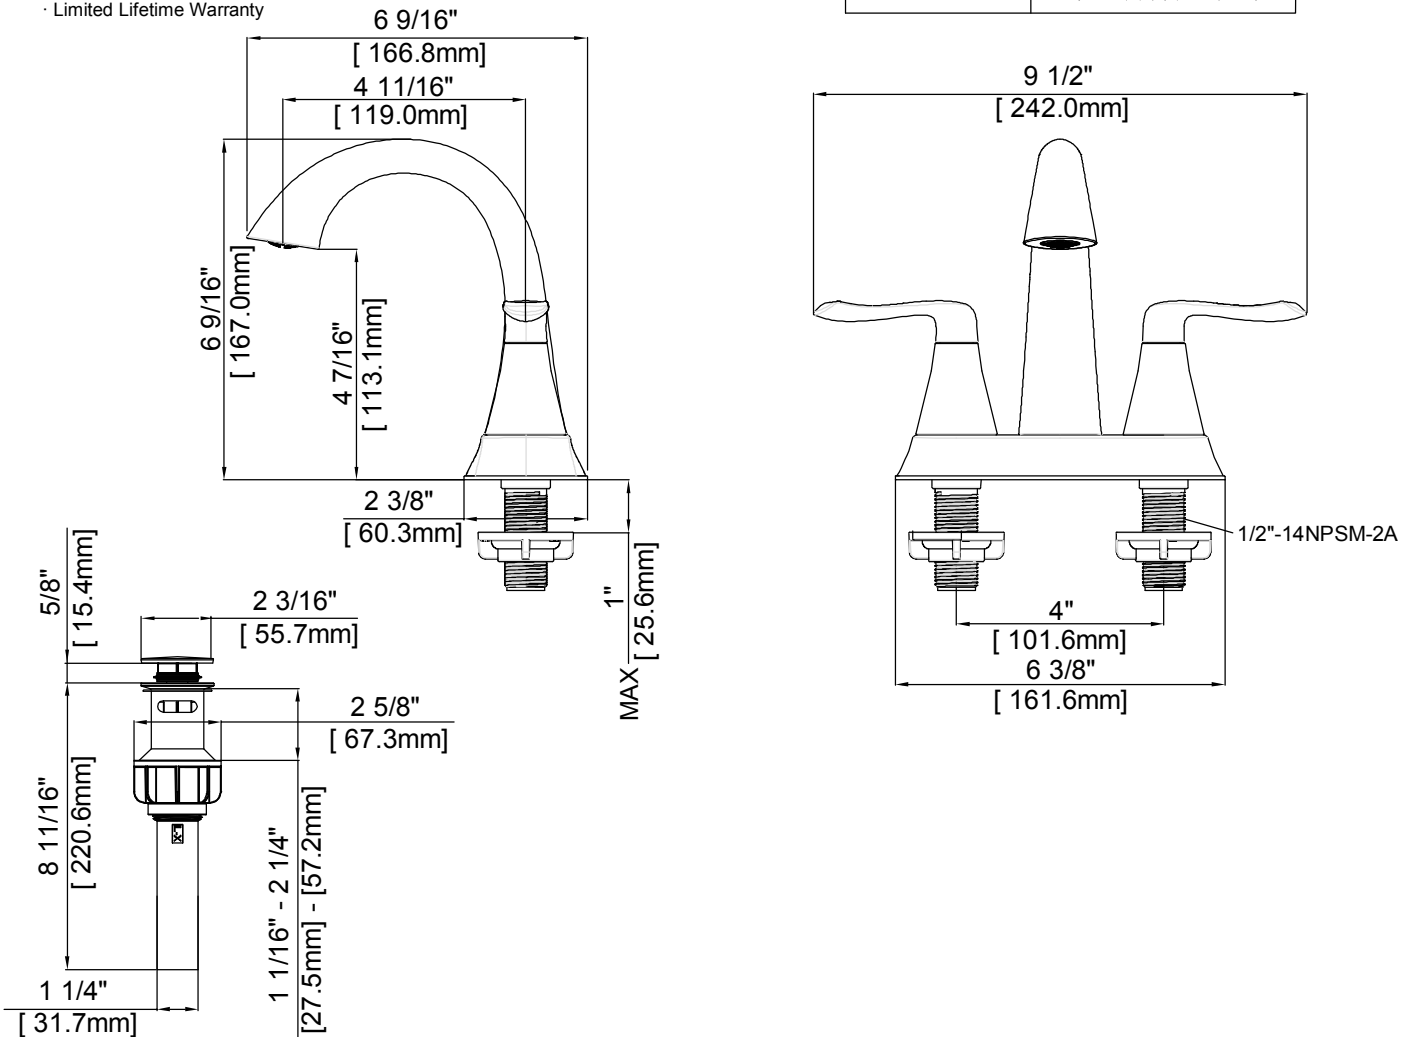

MODEL	FINISH
PV40827	Chrome
PV40826	Brushed Nickel
PV40817	Matte Black
PV40845	Oil Rubbed Bronze