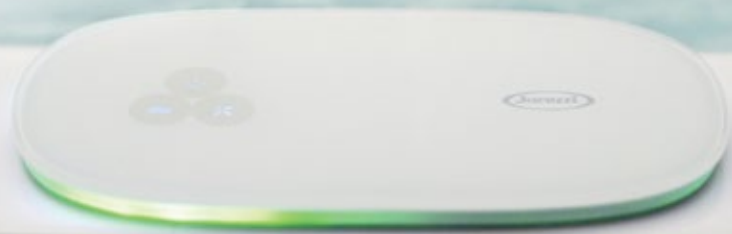

Illuminated Glass Touch Control

The beautiful, soft touch of the illuminated glass touch control activates the Arga™ experiences and gently pivots to reveal the salt mixing chamber.

Swirlpool™

Waterfall

Illumatherapy™