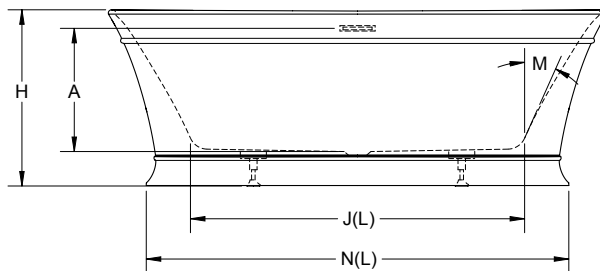

NOTE

The overall dimensions are nominal with a tolerance of +0 and -.25" (6mm).

CAUTION: The integral overflow cover is not removable. The warranty will be voided if attempted.

KEY DIMENSIONS

Note: Drawings not to scale.

*Deck width reflects only area indicated on detail.

©2019 Jacuzzi Luxury Bath • For additional information, call Customer Service 800-288-4002 • www.jacuzzi.com/baths
Refer to installation instructions included with fixture before beginning installation. Please confirm product availability and specifications before commencing with any installation work.

PRODUCT SPECIFICATIONS AND AVAILABILITY ARE SUBJECT TO CHANGE WITHOUT NOTICE