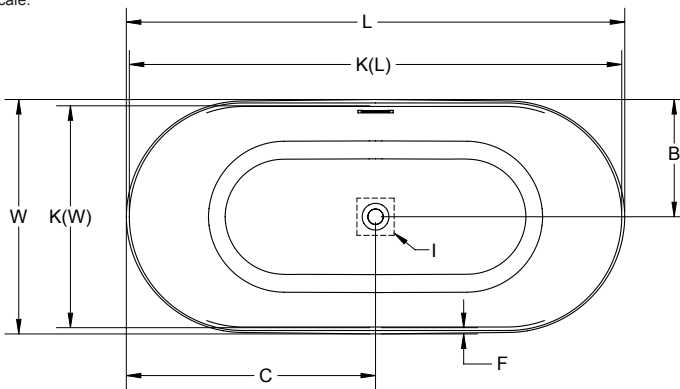

**Lyndsay Freestanding Bathtub**

Letter	Description	Soaking	
		5931	6731
-	Drain Location	Center	
-	Pump Location	--	
-	Cutout Template	--	
-	Total Weight	882 lbs (400 kg)	999 lbs (453 kg)
-	Floor Loading	68 lb/ft <sup>2</sup> (332 kg/m <sup>2</sup> )	68 lb/ft <sup>2</sup> (332 kg/m <sup>2</sup> )
-	Operating Gallons (Max.)	65 gal (246 Liters)	77 gal. (291 Liters)
-	Product Weight (Empty)	92 lbs (42 kg)	110 lbs (50 kg)
-	Soaking Depth	15.3" (389mm)	15.8" (402mm)
L	Outer Length	59.0" (1499mm)	67.0" (1702mm)
W	Outer Width	31.5" (800mm)	31.5" (800mm)
H	Overall Height	24.0" (610mm)	24.0" (610mm)
A	Overflow Height	15.5" (394mm)	16.0" (406mm)
B	Long Edge to Drain Center	15.8" (401mm)	15.8" (401mm)
C	Short Edge to Drain Center	29.5" (749mm)	33.5" (851mm)
D	Drain Shoe Length	--	
E	Flange Height	--	
F	Deck Width*	1.0" (25mm)	1.0" (25mm)
G	Service Access Dimensions	No Service Access	
I	Floor Cutout for Drain	4.0" x 4.0" (102mm x 102mm)	
J	Interior Dimensions Bottom of Bath (L x W)	36.0" x 20.0" (914 mm x 508 mm)	43.5" x 19.8" (1105 mm x 503 mm)
K	Interior Dimensions Top of Bath (L x W)	57.0" x 30.0" (1448 mm x 747 mm)	65.0" x 30.5" (1651 mm x 775 mm)
L2	Interior Depth - Drain End	18.5" (470mm)	18.5" (470mm)
M	Backrest Angle	24°	29°
N	Footprint (L x W)	48.9" x 26.7" (1242 mm x 678 mm)	56.8" x 26.8" (1443 mm x 681 mm)

**NOTE**

The overall dimensions are nominal with a tolerance of +0 and -.25" (6mm).

CAUTION: The integral overflow cover is not removable. The warranty will be voided if attempted.

**KEY DIMENSIONS**

**Note:** Drawings not to scale.

**\*Deck width reflects only area indicated on detail.**

©2019 Jacuzzi Luxury Bath • For additional information, call Customer Service 800-288-4002 • [www.jacuzzi.com/baths](http://www.jacuzzi.com/baths)  
Refer to installation instructions included with fixture before beginning installation. Please confirm product availability and specifications before commencing with any installation work.