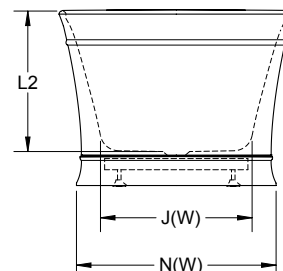

NOTE

The overall dimensions are nominal with a tolerance of +0 and -.25" (6mm).

CAUTION: The integral overflow cover is not removable. The warranty will be voided if attempted.

KEY DIMENSIONS

Note: Drawings not to scale.

*Deck width reflects only area indicated on detail.

©2019 Jacuzzi Luxury Bath • For additional information, call Customer Service 800-288-4002 • www.jacuzzi.com/baths
Refer to installation instructions included with fixture before beginning installation. Please confirm product availability and specifications before commencing with any installation work.

PRODUCT SPECIFICATIONS AND AVAILABILITY ARE SUBJECT TO CHANGE WITHOUT NOTICE