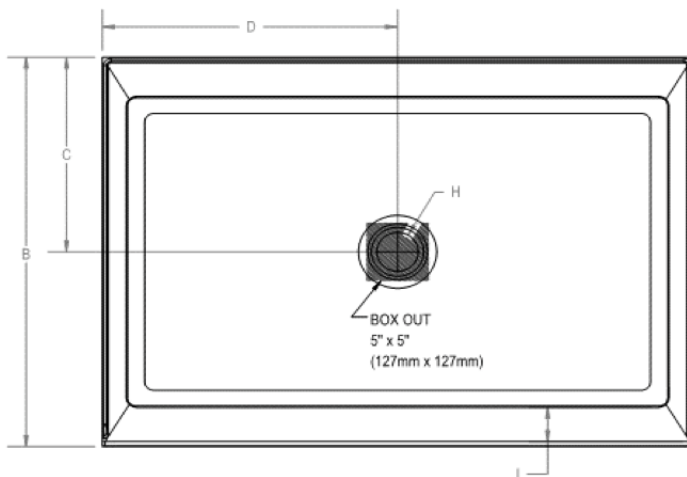

Catalina® 4834 Low-Profile Shower Pan

TECHNICAL SPECIFICATIONS

Dimensions

-	Weight (Empty)	32 lbs (15 kg)
-	Weight (Packaged)	37 lbs (17 kg)
-	Overall Dimensions	48" x 34" x 2-1/16" (1219 mm x 864 mm x 52 mm)
-	Drain Location	Center
-	Floor Loading	29 lbs/ft² (142 kg/m²)
-	Water Pressure Requirement	N/A
A	Overall Length	48" (1219 mm)
B	Overall Width (Includes Nailing Flange)	34" (864 mm)
C	Drain Rough-In (From Back Wall)	15-3/4" (400 mm)
D	Drain Rough-In (From Side Wall)	24" (610 mm)
E	Flange Height	1-1/4" (32 mm)
F	Overall Height (Includes Nailing Flange)	3-5/16" (84 mm)
G	Skirt Height	2" (51 mm)
H	Drain Diameter	3-3/8" (86 mm)
I	Threshold Width	3" (76 mm)

Accessories

-	Drain Kit with Strainer (Sold Separately)	PP69827
-	Drain Cover (Sold Separately)	MM23959 (White)

KEY DIMENSIONS

©2019 Jacuzzi Luxury Bath • For additional information, call Customer Service 800-288-4002 • www.jacuzzi.com/baths
Refer to installation instructions included with fixture before beginning installation. Please confirm product availability and specifications before commencing with any installation work.

PRODUCT SPECIFICATIONS AND AVAILABILITY ARE SUBJECT TO CHANGE WITHOUT NOTICE

QC28000B