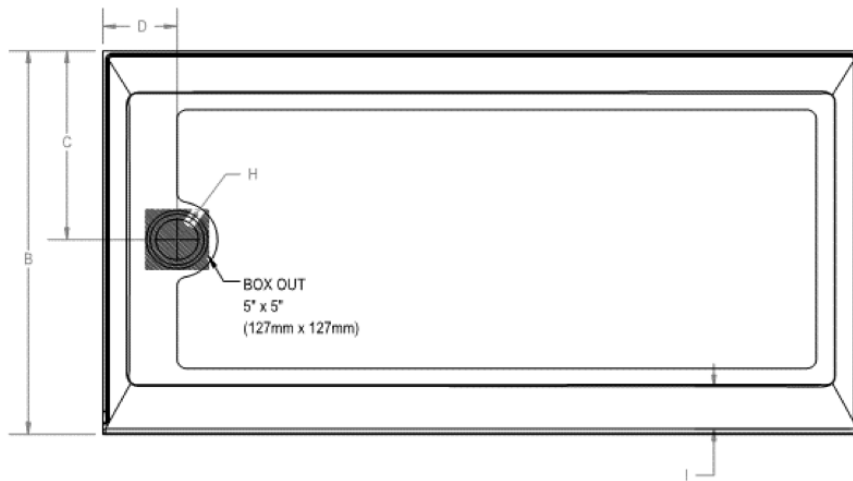

Catalina® 6032 Low-Profile Shower Pan

TECHNICAL SPECIFICATIONS

Dimensions

-	Weight (Empty)	36 lbs (16 kg)
-	Weight (Packaged)	42 lbs (19 kg)
-	Overall Dimensions	60" x 32" x 2-1/16" (1524 mm x 813 mm x 52 mm)
-	Drain Location	Left or Right Hand
-	Floor Loading	25 lbs/ft² (122 kg/m²)
-	Water Pressure Requirement	N/A
A	Overall Width	60" (1524 mm)
B	Overall Depth (Includes Nailing Flange)	32" (813 mm)
C	Drain Rough-In (From Back Wall)	15-3/4" (400 mm)
D	Drain Rough-In (From Side Wall)	5-7/8" (149 mm)
E	Flange Height	1-1/4" (32 mm)
F	Overall Height (Includes Nailing Flange)	3-5/16" (84 mm)
G	Skirt Height	2" (51 mm)
H	Drain Diameter	3-3/8" (86 mm)
I	Threshold Width	3-1/2" (89 mm)

Accessories

-	Drain Kit with Strainer (Sold Separately)	PP69827
-	Drain Cover (Sold Separately)	MM23959 (White)

KEY DIMENSIONS

©2019 Jacuzzi Luxury Bath • For additional information, call Customer Service 800-288-4002 • www.jacuzzi.com/baths
Refer to installation instructions included with fixture before beginning installation. Please confirm product availability and specifications before commencing with any installation work.

PRODUCT SPECIFICATIONS AND AVAILABILITY ARE SUBJECT TO CHANGE WITHOUT NOTICE