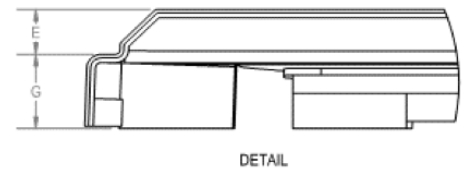

Catalina® 6032 Low-Profile Shower Pan

TECHNICAL SPECIFICATIONS

Dimensions

-	Weight (Empty)	36 lbs (16 kg)
-	Weight (Packaged)	42 lbs (19 kg)
-	Overall Dimensions	60" x 32" x 2-1/16" (1524 mm x 813 mm x 52 mm)
-	Drain Location	Left or Right Hand
-	Floor Loading	25 lbs/ft² (122 kg/m²)
-	Water Pressure Requirement	N/A
A	Overall Width	60" (1524 mm)
B	Overall Depth (Includes Nailing Flange)	32" (813 mm)
C	Drain Rough-In (From Back Wall)	15-3/4" (400 mm)
D	Drain Rough-In (From Side Wall)	5-7/8" (149 mm)
E	Flange Height	1-1/4" (32 mm)
F	Overall Height (Includes Nailing Flange)	3-5/16" (84 mm)
G	Skirt Height	2" (51 mm)
H	Drain Diameter	3-3/8" (86 mm)
I	Threshold Width	3-1/2" (89 mm)

Accessories

-	Drain Kit with Strainer (Sold Separately)	PP69827
-	Drain Cover (Sold Separately)	MM23959 (White)

KEY DIMENSIONS

©2019 Jacuzzi Luxury Bath • For additional information, call Customer Service 800-288-4002 • www.jacuzzi.com/baths
Refer to installation instructions included with fixture before beginning installation. Please confirm product availability and specifications before commencing with any installation work.

PRODUCT SPECIFICATIONS AND AVAILABILITY ARE SUBJECT TO CHANGE WITHOUT NOTICE