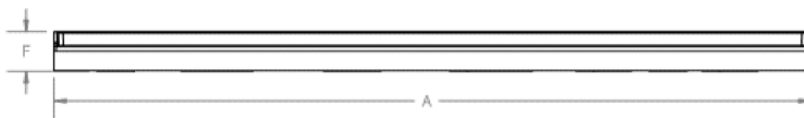

Catalina® 6032 Low-Profile Shower Pan

TECHNICAL SPECIFICATIONS

Dimensions

-	Weight (Empty)	36 lbs (16 kg)
-	Weight (Packaged)	42 lbs (19 kg)
-	Overall Dimensions	60" x 32" x 2-1/16" (1524 mm x 813 mm x 52 mm)
-	Drain Location	Left or Right Hand
-	Floor Loading	25 lbs/ft² (122 kg/m²)
-	Water Pressure Requirement	N/A
A	Overall Width	60" (1524 mm)
B	Overall Depth (Includes Nailing Flange)	32" (813 mm)
C	Drain Rough-In (From Back Wall)	15-3/4" (400 mm)
D	Drain Rough-In (From Side Wall)	5-7/8" (149 mm)
E	Flange Height	1-1/4" (32 mm)
F	Overall Height (Includes Nailing Flange)	3-5/16" (84 mm)
G	Skirt Height	2" (51 mm)
H	Drain Diameter	3-3/8" (86 mm)
I	Threshold Width	3-1/2" (89 mm)

Accessories

-	Drain Kit with Strainer (Sold Separately)	PP69827
-	Drain Cover (Sold Separately)	MM23959 (White)

KEY DIMENSIONS

©2019 Jacuzzi Luxury Bath • For additional information, call Customer Service 800-288-4002 • www.jacuzzi.com/baths
Refer to installation instructions included with fixture before beginning installation. Please confirm product availability and specifications before commencing with any installation work.

PRODUCT SPECIFICATIONS AND AVAILABILITY ARE SUBJECT TO CHANGE WITHOUT NOTICE