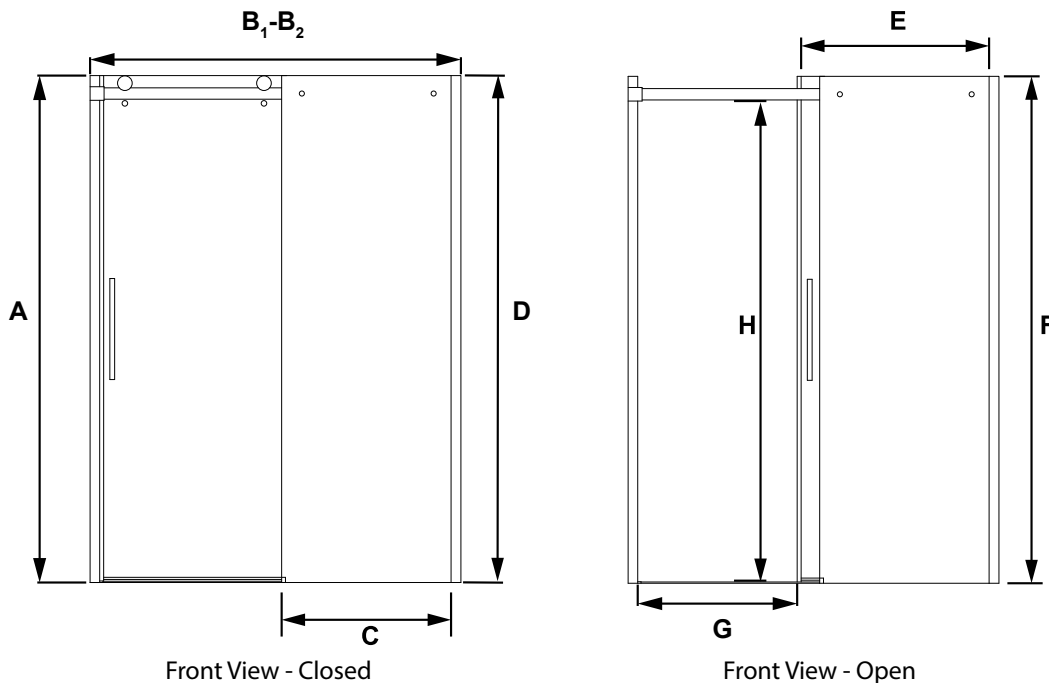

Note: Nominal door sizes correspond to matching pan dimensions, as shower wall material decreases alcove length.

KEY DIMENSIONS

Note: Drawings not to scale.

©2019 Jacuzzi Inc. • For additional information, call Customer Service 800-288-4002 • www.jacuzzi.com/baths
Refer to installation instructions included with fixture before beginning installation. Please confirm product availability and specifications before commencing with any installation work.

PRODUCT SPECIFICATIONS AND AVAILABILITY ARE SUBJECT TO CHANGE WITHOUT NOTICE