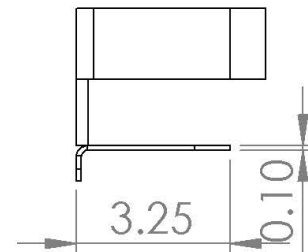

JACUZZI® 20" SHOWER SHELF

Letter	Description	20" Shower Shelf
-	Installation Type	Wall Mount
-	Product Weight	6.5 lbs (2.95 kg)
-	Product Height	3.65" (93 mm)
-	Product Width	20" (508 mm)
-	Product Depth	4" (102 mm)
-	Shelf Depth	3.25" (83 mm)

Key Features
Stainless Steel Construction
REQUIRES 2" THICK SOLID WOOD IN-WALL BACKING MATERIAL

Available Finishes
Polished Chrome
Brushed Nickel
Matte Black

© 2019 Jacuzzi Luxury Bath • For additional information call Customer Service 800-288-4002 • <http://www.jacuzzi.com>

Refer to installation instructions included with fixture before beginning installation. Please confirm product availability and specifications before commencing with any installation work.

PRODUCT SPECIFICATIONS AND AVAILABILITY ARE SUBJECT TO CHANGE WITHOUT NOTICE.