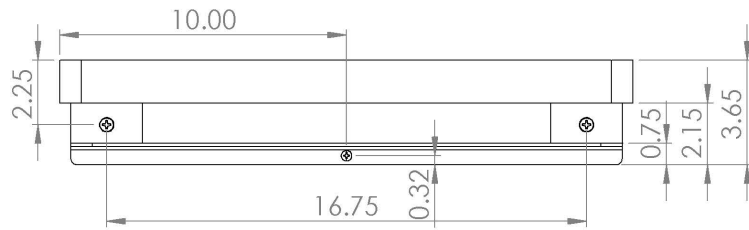

JACUZZI® 20" SHOWER SHELF

Letter	Description	20" Shower Shelf
-	Installation Type	Wall Mount
-	Product Weight	6.5 lbs (2.95 kg)
-	Product Height	3.65" (93 mm)
-	Product Width	20" (508 mm)
-	Product Depth	4" (102 mm)
-	Shelf Depth	3.25" (83 mm)

Key Features
Stainless Steel Construction
REQUIRES 2" THICK SOLID WOOD IN-WALL BACKING MATERIAL

Available Finishes
Polished Chrome
Brushed Nickel
Matte Black

© 2019 Jacuzzi Luxury Bath • For additional information call Customer Service 800-288-4002 • <http://www.jacuzzi.com>

Refer to installation instructions included with fixture before beginning installation. Please confirm product availability and specifications before commencing with any installation work.

PRODUCT SPECIFICATIONS AND AVAILABILITY ARE SUBJECT TO CHANGE WITHOUT NOTICE.