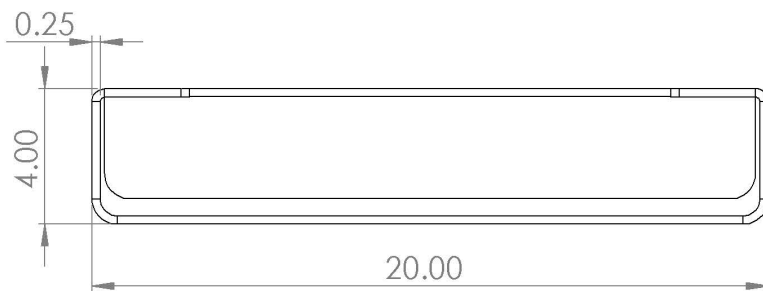

JACUZZI® 20" SHOWER SHELF

Letter	Description	20" Shower Shelf
-	Installation Type	Wall Mount
-	Product Weight	6.5 lbs (2.95 kg)
-	Product Height	3.65" (93 mm)
-	Product Width	20" (508 mm)
-	Product Depth	4" (102 mm)
-	Shelf Depth	3.25" (83 mm)

Key Features
Stainless Steel Construction
REQUIRES 2" THICK SOLID WOOD IN-WALL BACKING MATERIAL

Available Finishes
Polished Chrome
Brushed Nickel
Matte Black

© 2019 Jacuzzi Luxury Bath • For additional information call Customer Service 800-288-4002 • <http://www.jacuzzi.com>