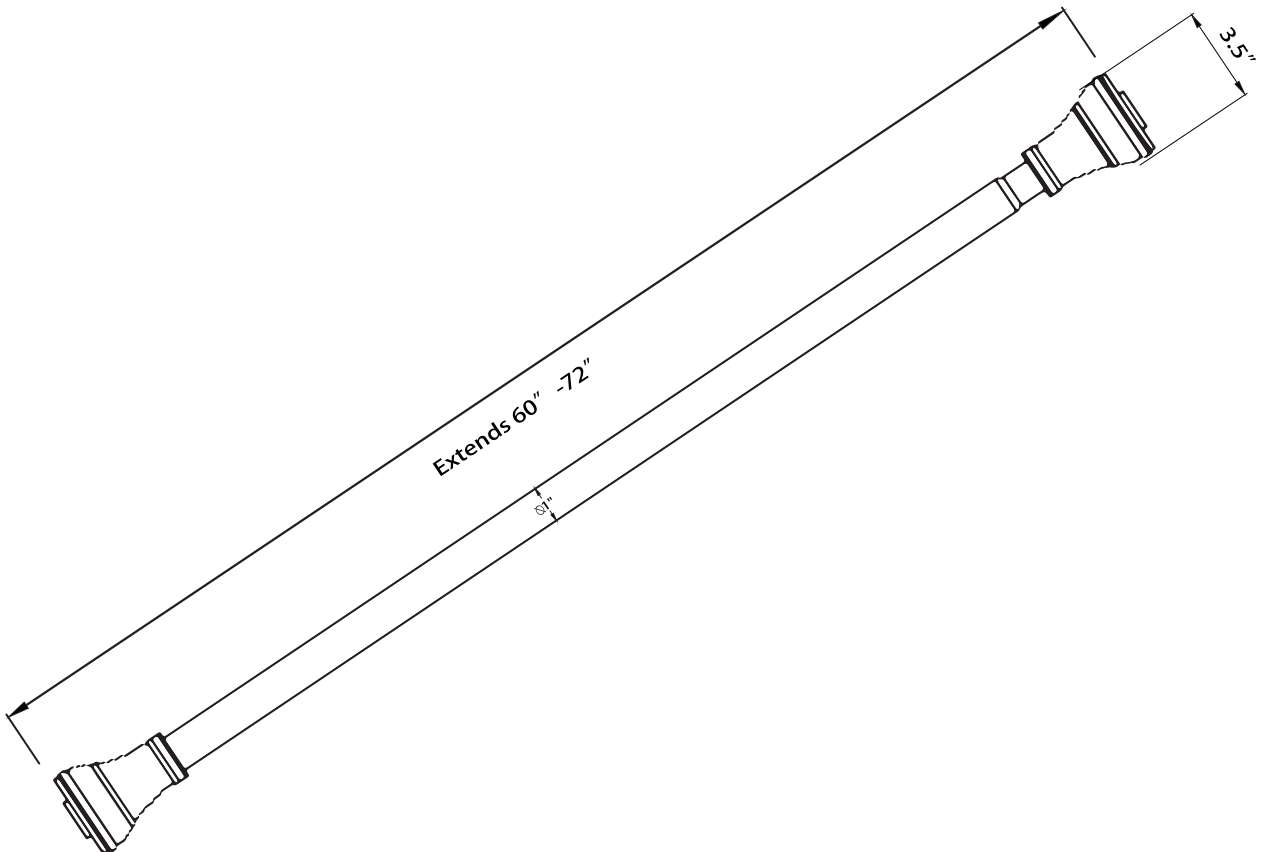

specifications

MODEL

- PQ32827 60"-72" ALUMINUM MINIAL ROD- CHROME
- PQ32826 60"-72" ALUMINUM MINIAL ROD- BRUSHED NICKEL
- PQ32845 60"-72" ALUMINUM MINIAL ROD- OIL RUBBED BRONZE

FEATURES

- Rust free aluminum finish
- Adjustable from 45" to 72"
- No cutting required

WARRANTY

- One Year From Time Of Purchase

MINIAL SHOWER ROD

MODEL	FINISH
PQ32827	Chrome
PQ32826	Brushed Nickel
PQ32845	Oil Rubbed Bronze

INSTALLATION DIMENSIONS

Jacuzzi® reserves the right to make changes in specifications and materials and to change and discontinue models, both without the notice or obligation. Dimensions are for reference only.