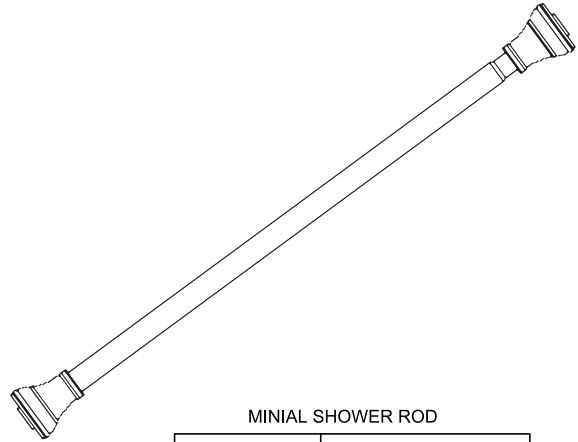

specifications

MODEL

- PQ32827 60"-72" ALUMINUM MINIAL ROD- CHROME
- PQ32826 60"-72" ALUMINUM MINIAL ROD- BRUSHED NICKEL
- PQ32845 60"-72" ALUMINUM MINIAL ROD- OIL RUBBED BRONZE

FEATURES

- Rust free aluminum finish
- Adjustable from 45" to 72"
- No cutting required

WARRANTY

- One Year From Time Of Purchase

MINIAL SHOWER ROD

MODEL	FINISH
PQ32827	Chrome
PQ32826	Brushed Nickel
PQ32845	Oil Rubbed Bronze

INSTALLATION DIMENSIONS

Jacuzzi® reserves the right to make changes in specifications and materials and to change and discontinue models, both without the notice or obligation. Dimensions are for reference only.