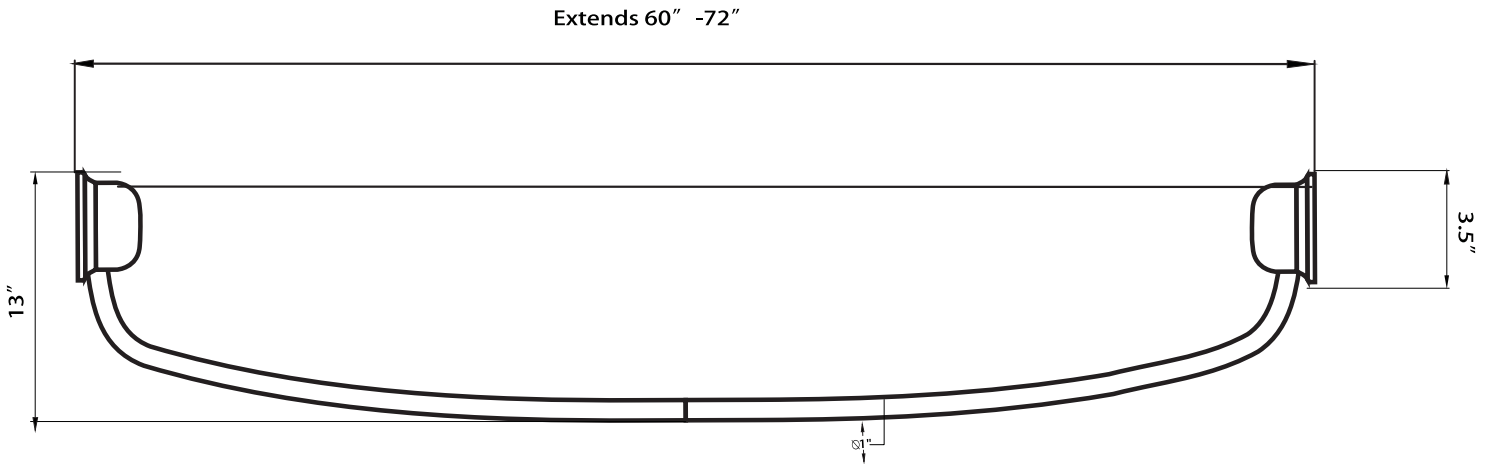

WARRANTY

- One Year From Time Of Purchase

CURVED SHOWER ROD

MODEL	FINISH
PQ30827	Chrome
PQ30826	Brushed Nickel
PQ30854	Oil Rubbed Bronze