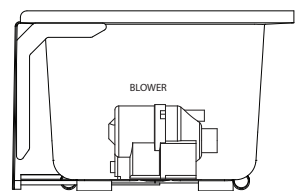

# Linea<sup>®</sup> 6036 Skirted Bathtub - Pure Air<sup>®</sup>

Letter	Description	Pure Air <sup>®</sup>
-	Drain Location	Left Hand / Right Hand
-	Blower Location	Opposite end of drain location
-	Cutout Template	N/A
-	Total Weight	842 lb (381 kg)
-	Floor Loading	56 lb/ft <sup>2</sup> (274 kg/m <sup>2</sup> )
-	Operating Gallons (Min/Max)	40 Gal / 62 Gal (151 L x 235 L)
-	Product Weight - Empty	76 lb (34 kg)
-	Soaking Depth	15.00" (381 mm)
L	Outer Length	60.00" (1524 mm)
W	Outer Width	36.00" (914 mm)
H	Overall Height	19.50" (495 mm)
J	Interior Dimensions (JW x JL) Bottom of Bath	27.00" x 45.00" (686 mm x 1143 mm)
K	Interior Dimensions (KW x KL) Top of Bath	27.13" x 52.13" (689 mm x 1324 mm)
L2	Interior Depth - Drain End	17.00" (432 mm)
A	Overflow Height	17.50" (445 mm)
B	Long Edge to Drain Center	9.00" (229 mm)
C	Short Edge to Drain Center	18.00" (457 mm)
D	Drain Shoe Length	6.75" (171 mm)
E	Flange Height	1.25" (32 mm)
F	Deck Width *	3.50" (89 mm)
G	Service Access Dimensions	No Service Access
I	Floor Cutout for Drain	12.00" x 4.00" (305 mm x 102mm)
M	Backrest Angle	23°

### Drain Kit:

Must purchase one of the following:

- MF35826- Linear DWO Kit BN
- MF35827- Linear DWO Kit CHR
- MF35845- Linear DWO Kit ORB
- MF35959- Linear DWO Kit WHT

## Key Dimensions

\*Deck width reflects only area indicated on detail.

**NOTE:** Drawings not to scale.

©2017 Jacuzzi Luxury Bath • For additional information call Customer Service 800-288-4002 • [www.jacuzzi.com/baths/](http://www.jacuzzi.com/baths/)  
Refer to installation instructions included with fixture before beginning installation. Please confirm product availability and specifications before commencing with any installation work.  
PRODUCT SPECIFICATIONS AND AVAILABILITY ARE SUBJECT TO CHANGE WITHOUT NOTICE.