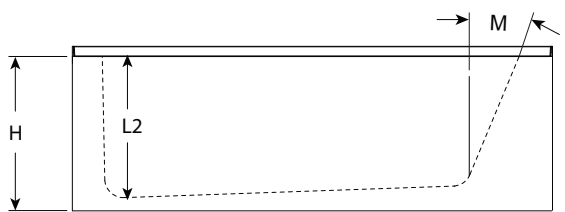

NOTE: Drawings not to scale.

©2017 Jacuzzi Luxury Bath • For additional information call Customer Service 800-288-4002 • www.jacuzzi.com/baths/
Refer to installation instructions included with fixture before beginning installation. Please confirm product availability and specifications before commencing with any installation work.
PRODUCT SPECIFICATIONS AND AVAILABILITY ARE SUBJECT TO CHANGE WITHOUT NOTICE.