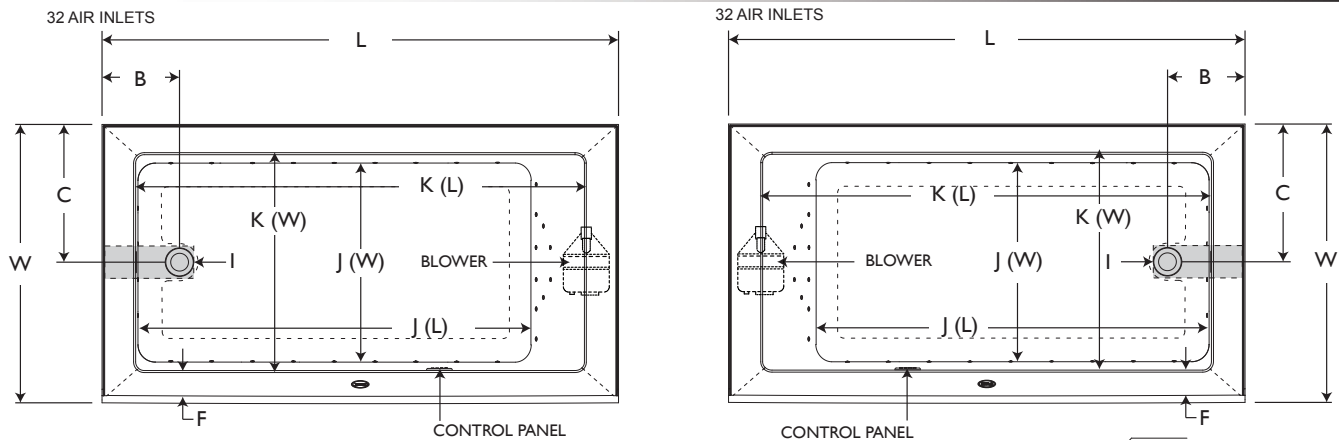

# Linea<sup>®</sup> 6036 Skirted Bathtub - Pure Air<sup>®</sup>

Letter	Description	Pure Air <sup>®</sup>
-	Drain Location	Left Hand / Right Hand
-	Blower Location	Opposite end of drain location
-	Cutout Template	N/A
-	Total Weight	842 lb (381 kg)
-	Floor Loading	56 lb/ft <sup>2</sup> (274 kg/m <sup>2</sup> )
-	Operating Gallons (Min/Max)	40 Gal / 62 Gal (151 L x 235 L)
-	Product Weight - Empty	76 lb (34 kg)
-	Soaking Depth	15.00" (381 mm)
L	Outer Length	60.00" (1524 mm)
W	Outer Width	36.00" (914 mm)
H	Overall Height	19.50" (495 mm)
J	Interior Dimensions (JW x JL) Bottom of Bath	27.00" x 45.00" (686 mm x 1143 mm)
K	Interior Dimensions (KW x KL) Top of Bath	27.13" x 52.13" (689 mm x 1324 mm)
L2	Interior Depth - Drain End	17.00" (432 mm)
A	Overflow Height	17.50" (445 mm)
B	Long Edge to Drain Center	9.00" (229 mm)
C	Short Edge to Drain Center	18.00" (457 mm)
D	Drain Shoe Length	6.75" (171 mm)
E	Flange Height	1.25" (32 mm)
F	Deck Width *	3.50" (89 mm)
G	Service Access Dimensions	No Service Access
I	Floor Cutout for Drain	12.00" x 4.00" (305 mm x 102mm)
M	Backrest Angle	23°

## NOTE

The overall dimensions are nominal with a tolerance of +0 and -.25" (6mm).

Electrical Specifications  
(Each component requires a separate, dedicated GFCI protected circuit)

Blower 120V 15A 60HZ

## Key Dimensions

\*Deck width reflects only area indicated on detail.

**NOTE:** Drawings not to scale.

©2017 Jacuzzi Luxury Bath • For additional information call Customer Service 800-288-4002 • [www.jacuzzi.com/baths/](http://www.jacuzzi.com/baths/)  
Refer to installation instructions included with fixture before beginning installation. Please confirm product availability and specifications before commencing with any installation work.  
PRODUCT SPECIFICATIONS AND AVAILABILITY ARE SUBJECT TO CHANGE WITHOUT NOTICE.