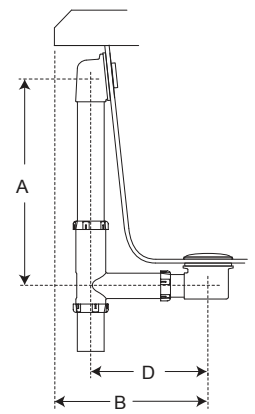

# Linea<sup>®</sup> 6036 Skirted Bathtub - Pure Air<sup>®</sup>

Letter	Description	Pure Air <sup>®</sup>
-	Drain Location	Left Hand / Right Hand
-	Blower Location	Opposite end of drain location
-	Cutout Template	N/A
-	Total Weight	842 lb (381 kg)
-	Floor Loading	56 lb/ft <sup>2</sup> (274 kg/m <sup>2</sup> )
-	Operating Gallons (Min/Max)	40 Gal / 62 Gal (151 L x 235 L)
-	Product Weight - Empty	76 lb (34 kg)
-	Soaking Depth	15.00" (381 mm)
L	Outer Length	60.00" (1524 mm)
W	Outer Width	36.00" (914 mm)
H	Overall Height	19.50" (495 mm)
J	Interior Dimensions (JW x JL) Bottom of Bath	27.00" x 45.00" (686 mm x 1143 mm)
K	Interior Dimensions (KW x KL) Top of Bath	27.13" x 52.13" (689 mm x 1324 mm)
L2	Interior Depth - Drain End	17.00" (432 mm)
A	Overflow Height	17.50" (445 mm)
B	Long Edge to Drain Center	9.00" (229 mm)
C	Short Edge to Drain Center	18.00" (457 mm)
D	Drain Shoe Length	6.75" (171 mm)
E	Flange Height	1.25" (32 mm)
F	Deck Width *	3.50" (89 mm)
G	Service Access Dimensions	No Service Access
I	Floor Cutout for Drain	12.00" x 4.00" (305 mm x 102mm)
M	Backrest Angle	23°

### Drain Kit:

Must purchase one of the following:

- MF35826- Linear DWO Kit BN
- MF35827- Linear DWO Kit CHR
- MF35845- Linear DWO Kit ORB
- MF35959- Linear DWO Kit WHT

## Key Dimensions

\*Deck width reflects only area indicated on detail.

**NOTE:** Drawings not to scale.

©2017 Jacuzzi Luxury Bath • For additional information call Customer Service 800-288-4002 • [www.jacuzzi.com/baths/](http://www.jacuzzi.com/baths/)  
Refer to installation instructions included with fixture before beginning installation. Please confirm product availability and specifications before commencing with any installation work.  
PRODUCT SPECIFICATIONS AND AVAILABILITY ARE SUBJECT TO CHANGE WITHOUT NOTICE.