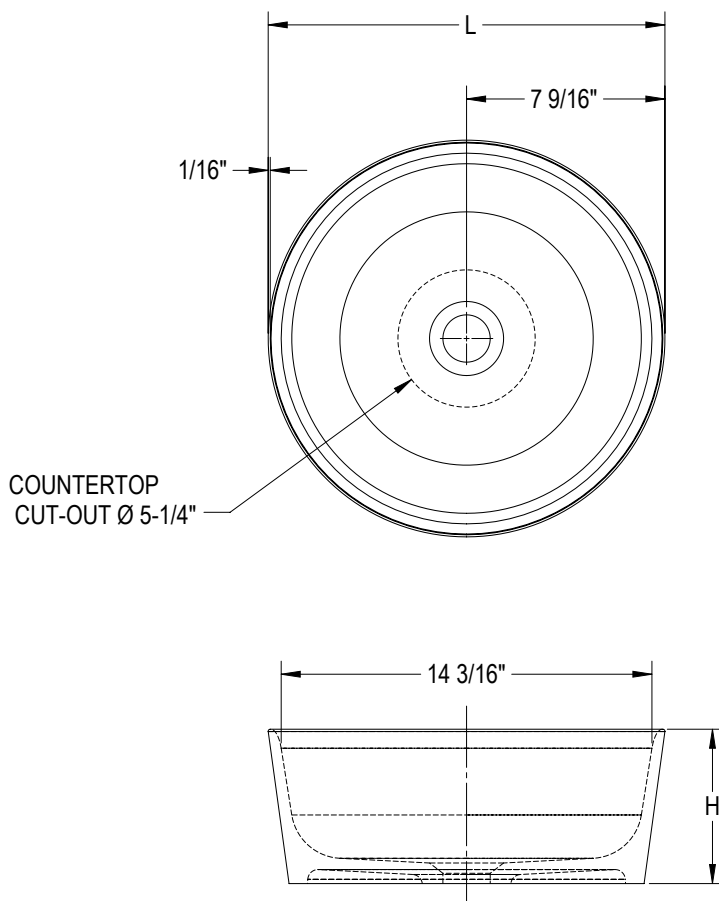

Leonora™ Technical Specifications

Letter	Description	Above Counter Bathroom Sink
L	Outer Length	Ø 15-13/16" (401.63 mm)
W	Outer Width	N/A
H	Overall Height	5-15/16" (150.81 mm)
-	Drain Hole	1-7/8" (47.625 mm)
-	Bowl Depth	5-1/8" (130.17 mm)
-	Faucet Hole	N/A
-	With Overflow	No
-	Bowl Configuration	Single
-	Installation	Vessel
-	Template / Cut-Out	No / 5-1/4" (133.3 mm)
-	Compliance Certification	CSA B45.5-11/APMO Z124-2011

Key Dimensions

NOTES

Install this product according to the installation instructions.

The counter top manufacturer must use the cut-out template provided with the product. Jacuzzi is not responsible for cut-out errors.