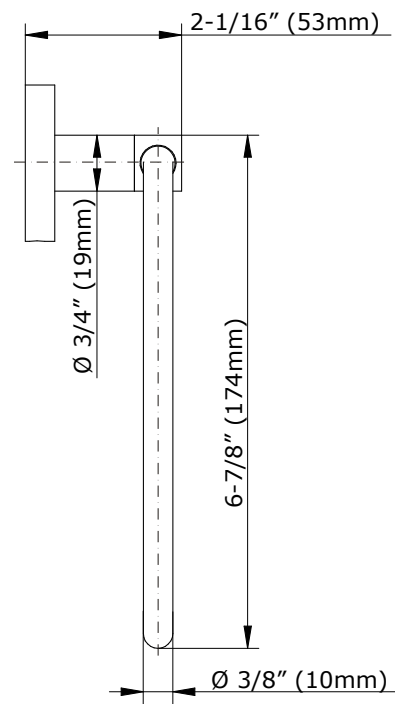

specifications

WARRANTY

1 Year Warranty

SALONE™ Towel Ring

MODEL	FINISH
PK10827	Polished Chrome
PK10826	Brushed Nickel

INSTALLATION DIMENSIONS

Jacuzzi Luxury Bath reserves the right to make changes in specifications and materials and to change and discontinue models, both without notice or obligation. Dimensions are for reference only.