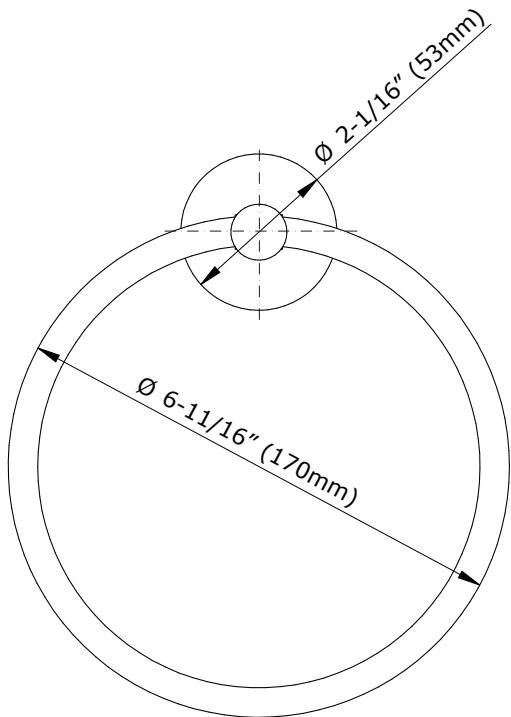

specifications

WARRANTY

1 Year Warranty

SALONE™ Towel Ring

MODEL	FINISH
PK10827	Polished Chrome
PK10826	Brushed Nickel

INSTALLATION DIMENSIONS

Jacuzzi Luxury Bath reserves the right to make changes in specifications and materials and to change and discontinue models, both without notice or obligation. Dimensions are for reference only.