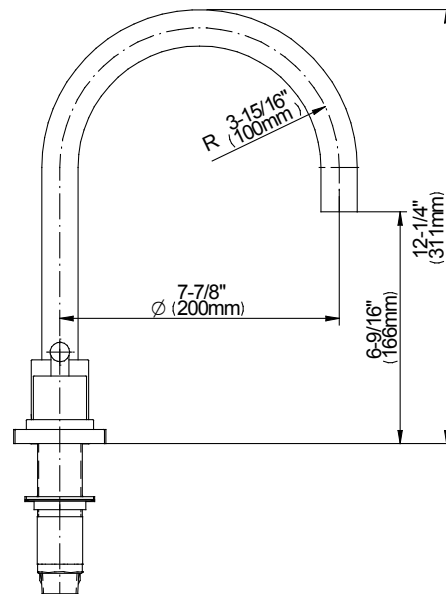

specifications

FEATURES

- Faucet ceramic valve 3/4"
- Max Flow Rate: ~7GPM at 45 PSI

CODE COMPLIANCE

- ASME A112.18.1 / CSA B125.1
- IAPMO Certified

WARRANTY

- Limited Lifetime Warranty

SALONE™ Roman Tub Set

MODEL	FINISH
MX85827	Polished Chrome
MX85826	Brushed Nickel

INSTALLATION DIMENSIONS

Jacuzzi reserves the right to make changes in specifications and materials and to change and discontinue models, both without the notice or obligation. Dimensions are for reference only.