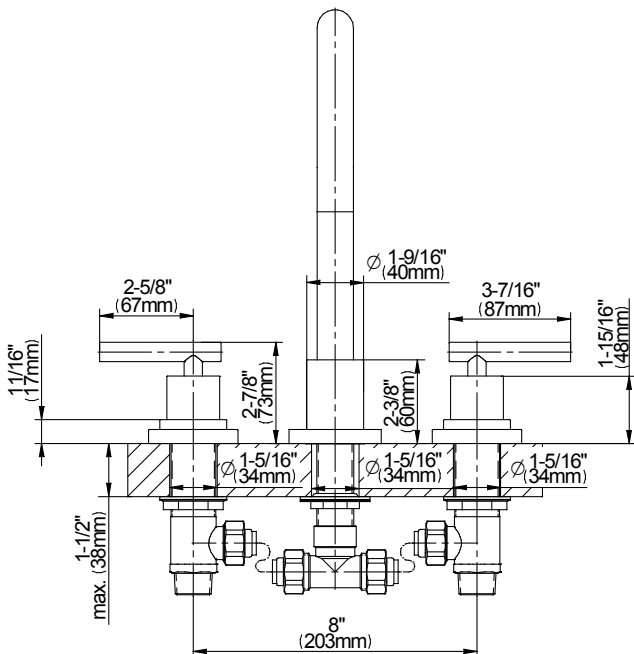

specifications

FEATURES

- Faucet ceramic valve 3/4"
- Max Flow Rate: ~7GPM at 45 PSI

CODE COMPLIANCE

- ASME A112.18.1 / CSA B125.1
- IAPMO Certified

WARRANTY

- Limited Lifetime Warranty

SALONE™ Roman Tub Set

MODEL	FINISH
MX85827	Polished Chrome
MX85826	Brushed Nickel

INSTALLATION DIMENSIONS

Jacuzzi reserves the right to make changes in specifications and materials and to change and discontinue models, both without the notice or obligation. Dimensions are for reference only.