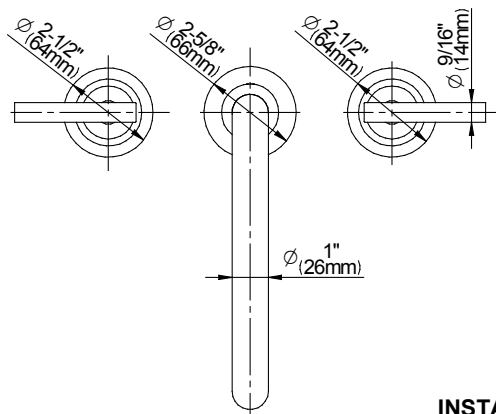

specifications

FEATURES

- Faucet ceramic valve 3/4"
- Max Flow Rate: ~7GPM at 45 PSI

CODE COMPLIANCE

- ASME A112.18.1 / CSA B125.1
- IAPMO Certified

WARRANTY

- Limited Lifetime Warranty

SALONE™ Roman Tub Set

MODEL	FINISH
MX85827	Polished Chrome
MX85826	Brushed Nickel

INSTALLATION DIMENSIONS

Jacuzzi reserves the right to make changes in specifications and materials and to change and discontinue models, both without the notice or obligation. Dimensions are for reference only.