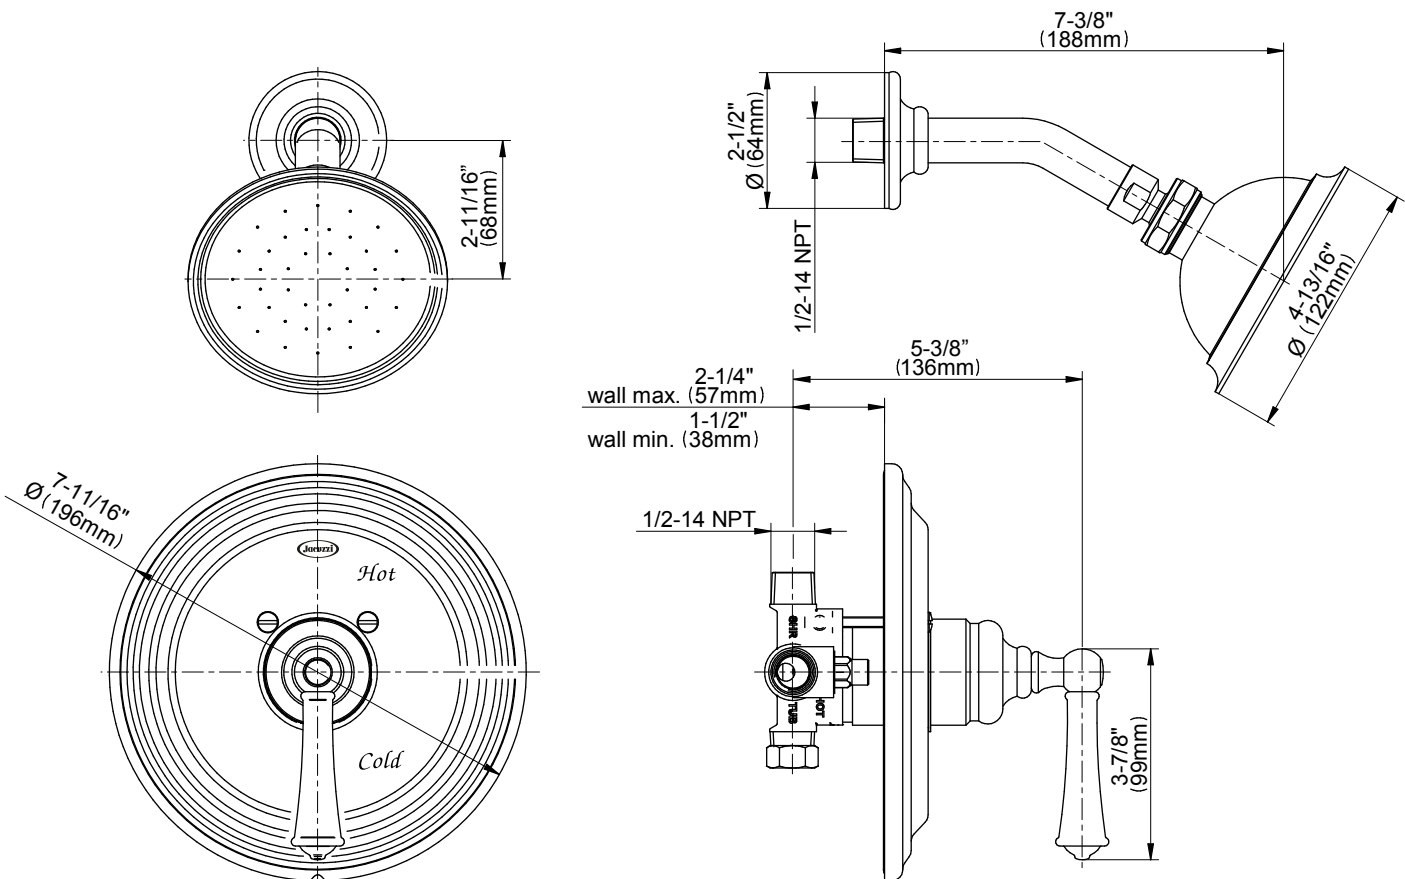

specifications

FEATURES

- Connecting threads: 1/2-14 NPT
- Max Flow Rate: 2 GPM at 60 PSI

CODE COMPLIANCE

- ASME A112.18.1 / CSA B125.1
- IAPMO Certified

WARRANTY

- Limited Lifetime Warranty

MODEL	FINISH
MX79827	Polished Chrome
MX79826	Brushed Nickel
MX79824	Polished Nickel
MX79845	Olive Bronze

INSTALLATION DIMENSIONS

Jacuzzi reserves the right to make changes in specifications and materials and to change and discontinue models, both without the notice or obligation. Dimensions are for reference only.