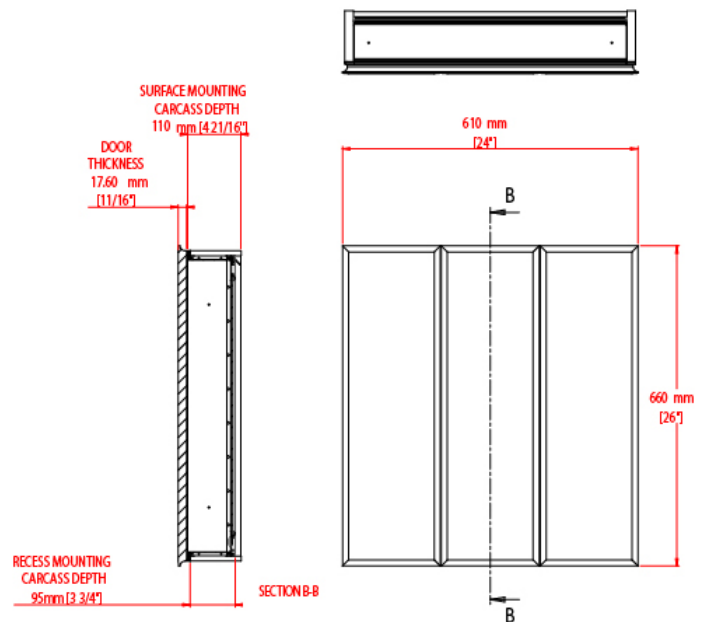

Triple Door Aluminum Tri-View Cabinet

PART NUMBER

PD46000

MATERIAL

Aluminum

COLORS AND FINISH

Silver Anodized

CODE COMPLIANCE

BS EN14749

PACKAGING DIMENSIONS W X D X H

740mm (29") x 200mm (7.88") x 810mm (31.9")

ISTA 3A Packaging
(International Safe Transit Association)

Recommended Drill size 8mm (5/16")

FEATURES

- Can be recessed or surface mounted
- Easy to install Hang 'N' Lock system
- Double sided mirror doors with bevel on front glass
- 165° Sprung Hinge
- Mirror back panel
- 9 Adjustable toughened glass shelves
- Mirror glass side panels for surface mounting
- Optional pin handles for doors

INSTALLATION DIMENSIONS (APPROXIMATE)

Jacuzzi reserves the right to make changes in specifications and materials and to change and discontinue models, both without the notice or obligation. Dimensions are for reference only.