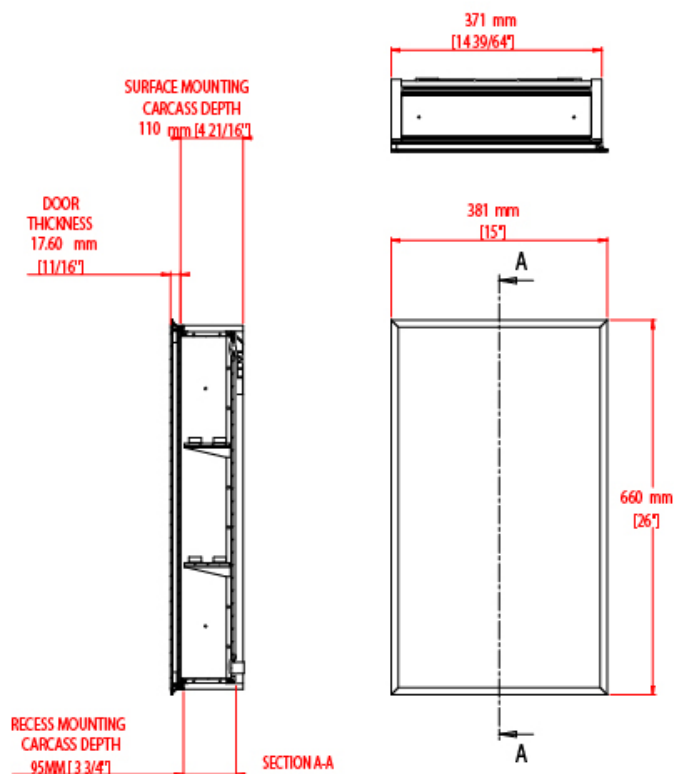

### PACKAGING DIMENSIONS W X D X H

499mm (19.65") x 191mm (7.5") x 810mm (31.9")

ISTA 3A Packaging  
(International Safe Transit Association)

Recommended Drill size 8mm (5/16")

### FEATURES

- Can be recessed or surface mounted
- Easy to install Hang 'N' Lock system
- Double sided mirror doors with bevel on front glass
- 165° Sprung Hinge
- Mirror back panel
- 2 Adjustable toughened glass shelves
- Mirror glass side panels for surface mounting
- Optional pin handles for doors