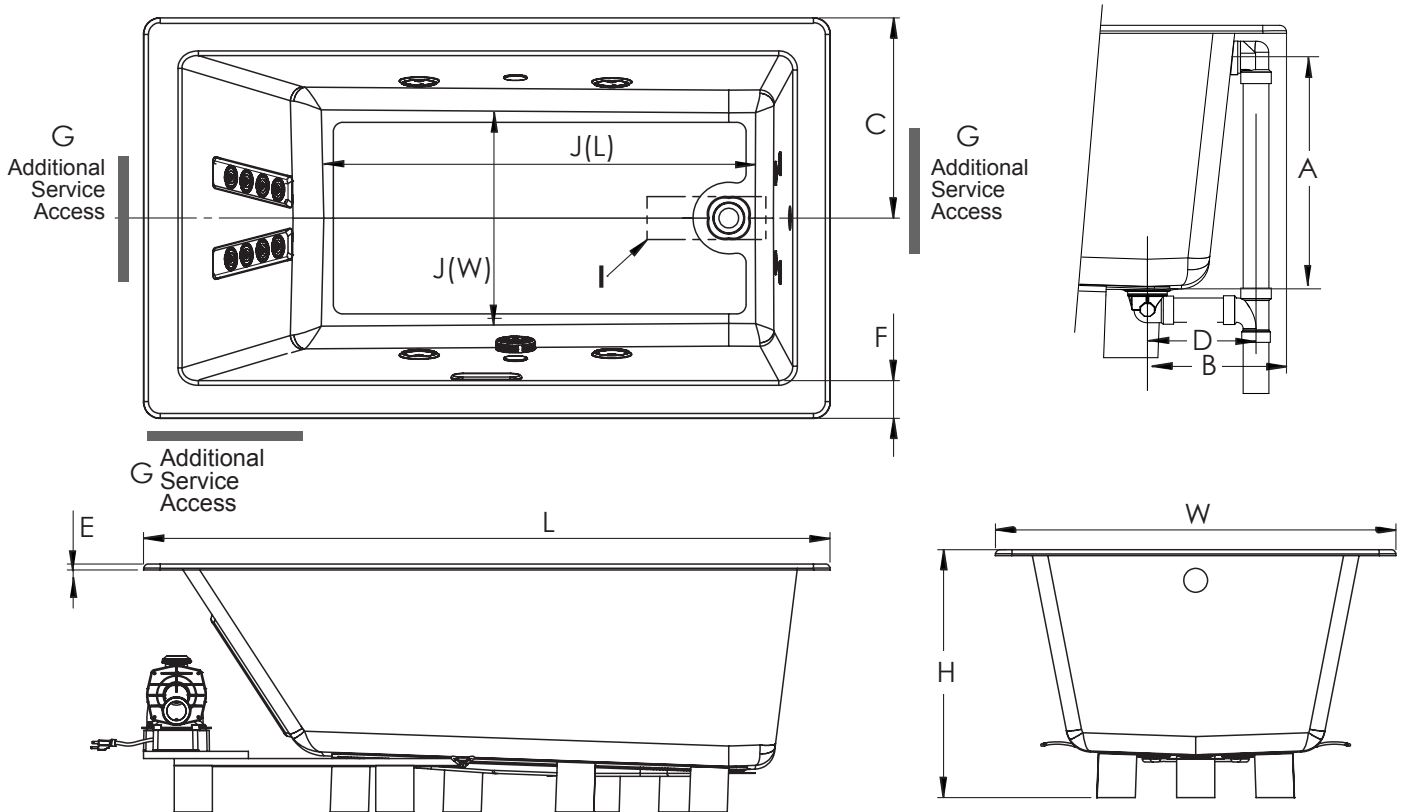

Solna™ 7242 Technical Specifications

Letter	Description	SOAKING	PURE AIR® BATH	WHIRLPOOL	SALON® SPA	Each component requires a separate, dedicated GFCI protected circuit		
-	Drain/Blower/Motor Location	LH/RH Drain	LH/RH Drain/Right or Left Side Blower	LH/RH Drain/Right or Left Side Motor	LH/RH Drain/Right or Left Side Blower/Motor	Model with components	GFCI Outlet (60Hz)	
-	Drop-in Cutout Dimensions (L x W)	70" x 40" (1778 mm x 1016 mm)						
-	Total Weight	1396 lbs (633 kg)	1442 lbs (654 kg)	1454 lbs (659 kg)	1464 lbs (664 kg)	SOAKING	Soaker only	None
-	Floor Loading	66 lb/ft² (325 kg/m²)	69 lb/ft² (335 kg/m²)	69 lb/ft² (338 kg/m²)	70 lb/ft² (340 kg/m²)		Soaker w/ Chromotherapy	120V/15A
-	Product Weight	86 lbs (39 kg)	132 lbs (60 kg)	144 lbs (65 kg)	154 lbs (90 kg)	PURE AIR® BATH	Blower	120V/15A
-	Operating Gallons (Max)	127 Gal (480.7 L)					Chromotherapy (if available)	120V/15A
-	Soaking Depth	17" (431 mm)				WHIRLPOOL	Motor/ Pump	120V/20A
L	Outer Length	72" (1829 mm)					Heater (if available)	120V/15A
W	Outer Width	42" (1067 mm)				SALON® SPA	Motor/Pump and Heater	240V/20A
H	Overall Height	26" (660 mm)					Blower	120V/15A
A	Overflow Height	18.2" (462 mm)						
B	Long Edge to Drain Center	10.63" (270 mm)						
C	Short Edge to Drain Center	21" (533 mm)						
D	Drain Shoe Length	8.5" (216 mm)						
E	Deck Height	0.63" (16 mm)						
F	Deck Width	4" (102 mm)						
G	Service Access Dimensions	12" x 18" (305 mm x 457 mm)						
I	Floor Cutout for Drain	12" x 6" (305 mm x 152 mm)						
J	Interior Dimensions (bottom of bath) J(L) x J(W)	50.5" x 27" (1283 mm x 686 mm)						

KEY DIMENSIONS* [NOTE: The overall dimensions are nominal with a tolerance of +0 and -.25" (6mm).]

*Right hand model shown. Left hand model is exact opposite.

Refer to installation instructions included with fixture before beginning installation. Please confirm product availability and specifications before commencing with any installation work.