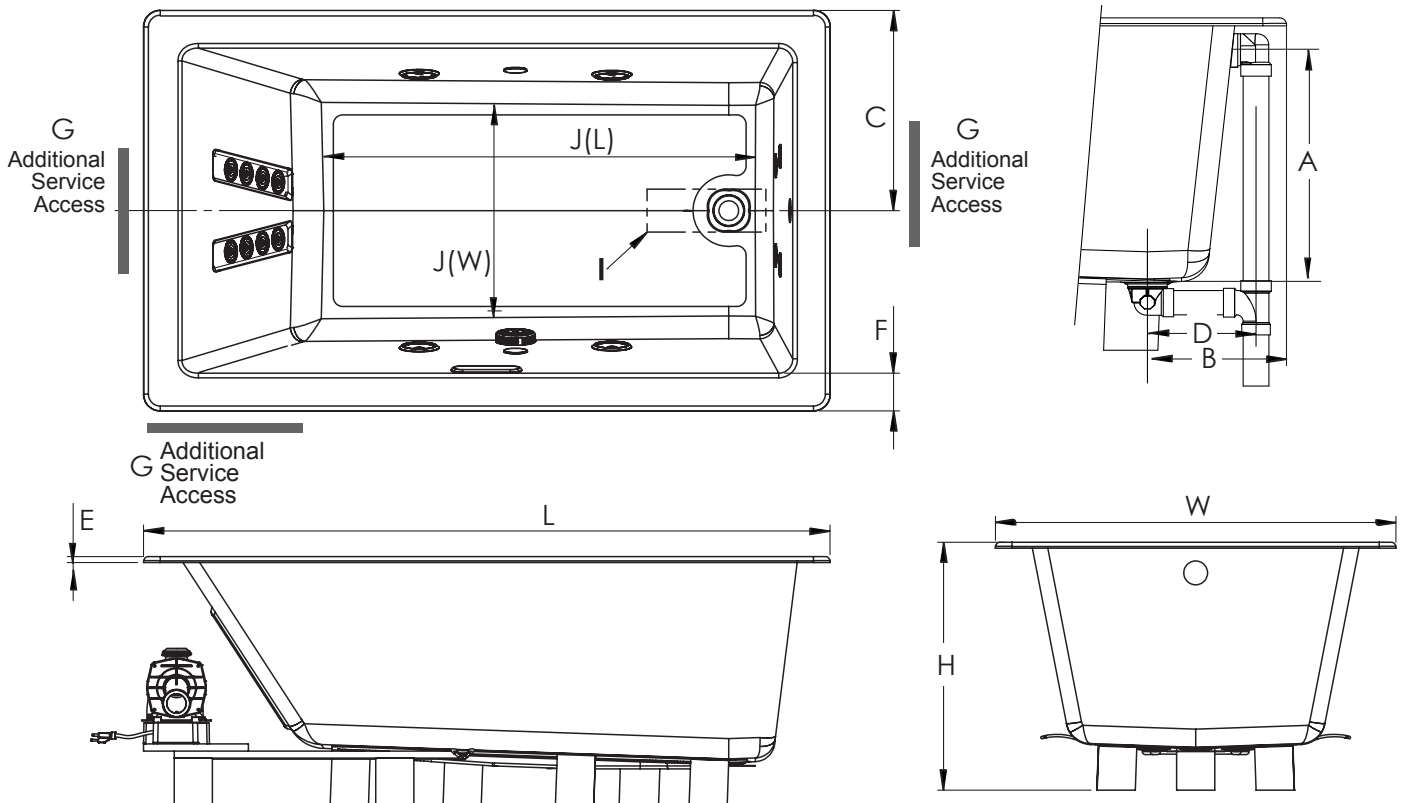

Solna™ 6042 Technical Specifications

Letter	Description	SOAKING	PURE AIR® BATH	WHIRLPOOL	SALON® SPA	Each component requires a separate, dedicated GFCI protected circuit		
-	Drain/Blower/Motor Location	LH/RH Drain	LH/RH Drain/Right or Left Side Blower	LH/RH Drain/Right or Left Side Motor	LH/RH Drain/Right or Left Side Blower/Motor			
-	Drop-in Cutout Dimensions (L x W)	58" x 40" (1473 mm x 1016 mm)				Model with components	GFCI Outlet (60Hz)	
-	Total Weight	1173 lbs (532 kg)	1219 lbs (553 kg)	1231 lbs (558 kg)	1241 lbs (563 kg)			
-	Floor Loading	67 lb/ft² (327 kg/m²)	70 lb/ft² (340 kg/m²)	70 lb/ft² (343 kg/m²)	71 lb/ft² (346 kg/m²)			
-	Product Weight	85 lbs (39 kg)	131 lbs (59 kg)	143 lbs (65 kg)	153 lbs (69 kg)			
-	Operating Gallons (Max)	100 Gal (378.5 L)						
-	Soaking Depth	17" (431 mm)						
L	Outer Length	60" (1524 mm)				SOAKING	Soaker only	None
W	Outer Width	42" (1067 mm)					Soaker w/ Chromatherapy	120V/15A
H	Overall Height	26" (660 mm)				PURE AIR® BATH	Blower	120V/15A
A	Overflow Height	18.2" (462 mm)v					Chromatherapy (if available)	120V/15A
B	Long Edge to Drain Center	10.63" (270 mm)				WHIRLPOOL	Motor/Pump	120V/20A
C	Short Edge to Drain Center	21" (533 mm)					Heater (if available)	120V/15A
D	Drain Shoe Length	8.5" (216 mm)				SALON® SPA	Motor/Pump and Heater	240V/20A
E	Deck Height	0.63" (16 mm)					Blower	120V/15A
F	Deck Width	4" (102v mm)						
G	Service Access Dimensions	12" x 18" (305 mm x 457 mm)						
I	Floor Cutout for Drain	12" x 6" (305 mm x 152 mm)						
J	Interior Dimensions (bottom of bath) J(L) x J(W)	38" x 26.8" (965 mm x 681 mm)						

KEY DIMENSIONS* [NOTE: The overall dimensions are nominal with a tolerance of +0 and -.25" (6mm).]

*Right hand model shown. Left hand model is exact opposite.

Refer to installation instructions included with fixture before beginning installation. Please confirm product availability and specifications before commencing with any installation work.