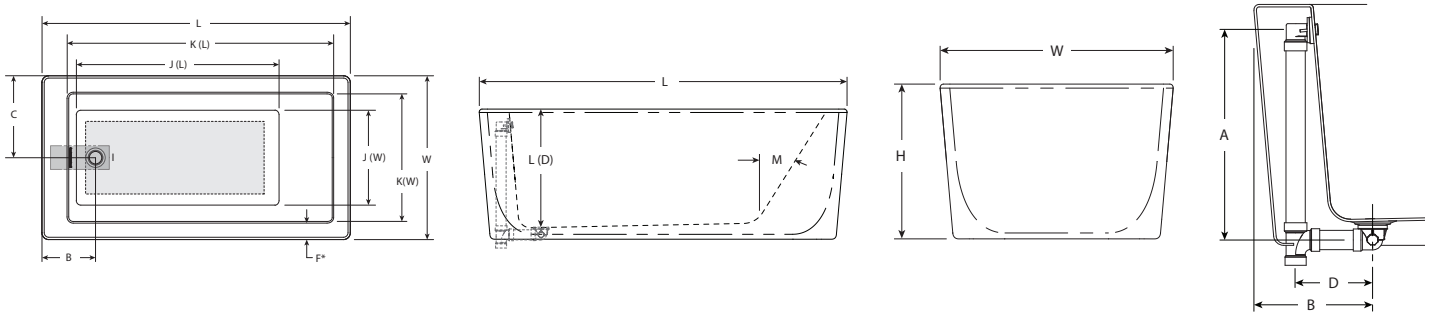

ELARA® FREESTANDING BATHTUB

Quick Reference Guide

- Bold design meets modern simplicity with seamless Luxetech™ finishing
- High-gloss acrylic material for durability and ease of cleaning
- Linear overflow drain complements the look
- Generous 18.5" soaking depth
- IAPMO/cUPC certified
- Available in Soaking experience

ELARA® 6836 FREESTANDING

 68"L x 36"W x 24"H End Drain

Hydrotherapy Experience	Experience	Drain	Equipment Location	Controls	Lighting Availability	Heater	Product Code / White	List Price W - White
SOAKING BATH	B	U	X	X	None	No	ELF6836 BUX XXX W	\$2,850

MUST BUY!

Product Description	Product Color	Product Code/Chrome	List Price
Linear overflow drain kit	Chrome	MF35827	\$130

Letter	Description	Elara® Freestanding Soaking Bath
-	Product Weight (unfilled)	145 lb
-	Floor Loading (filled)	68.9 lb/ft ²
-	Operating Gallons	89 Gal (Max)
L	Outer Length	68"
W	Outer Width	36"
H	Overall Height	24"
J	Interior Dimensions (JW x JL) Bottom of Bath	20.90" x 44.70"
K	Interior Dimensions (KW x KL) Top of Bath	28.15" x 58.13"
L	Interior Depth – Drain End (D)	21.88"
A	Overflow Height	21.00"
B	Long Edge to Drain Center	11.83"
C	Short Edge to Drain Center	18.00"
D	Drain Shoe Length	7.68"
F	Deck Width*	4.00"
I	Floor Cutout for Drain	12.00" x 4.00"
M	Backrest Angle	32°