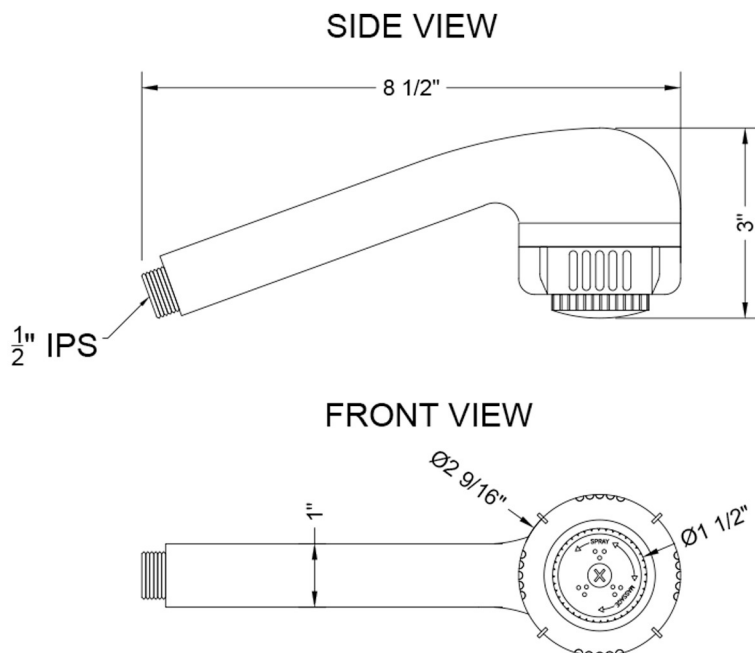

Tivoli TM17 Handshower- 1.75 GPM

**Model #: TM17-1.75-**

**FEATURES:**

- 3 function handshower
- 1/2" IPS Male threads
- Light weight design

**AVAILABLE FINISHES:**

Polished Chrome (PCH)    Satin Nickel (SN)

**SPECIFICATION DRAWING:**

**SPRAY PATTERNS:**