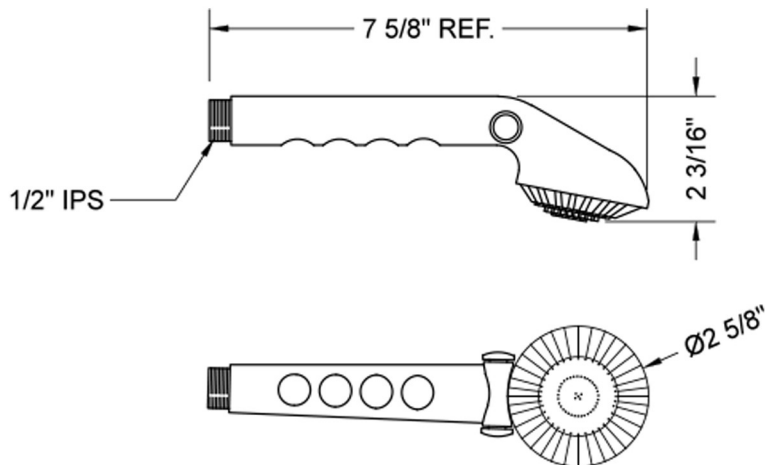

SPECIFICATION DRAWING: