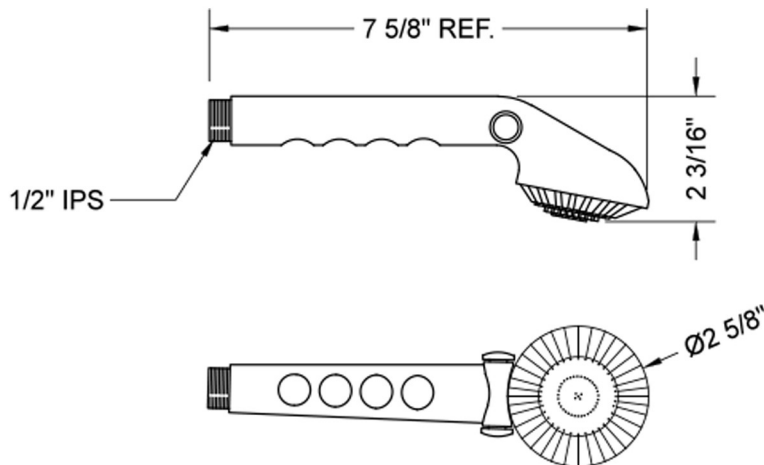

Tivoli T11 Handshower with Pause Control - 2.0 GPM

Model #: T011-2.0-

FEATURES:

- Single function handshower
- 1/2" IPS Male threads
- Light weight design for ADA use
- Perfect for children, elderly & pets
- Chrome-plated brass pause control push-button to conserve water
- Must drip in shut-off position to meet plumbing codes
- Available flow rates: 2.5, 2.0, 1.75 & 1.5 GPM

AVAILABLE FINISHES:

White (WH)

SPECIFICATION DRAWING:

SPRAY PATTERNS:

COMPLIANCES:

CEC

Complies with: ASME A112.18.1-2012/CSA B125.1-12