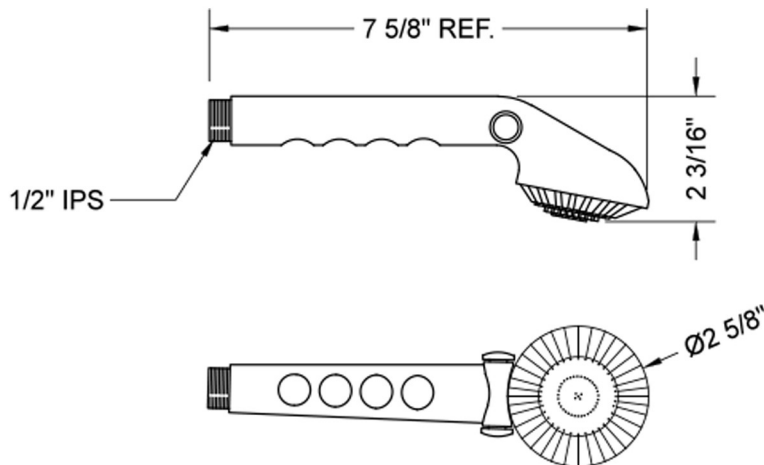

SPRAY PATTERNS:

COMPLIANCES:

Complies with: ASME A112.18.1-2012/CSA B125.1-12