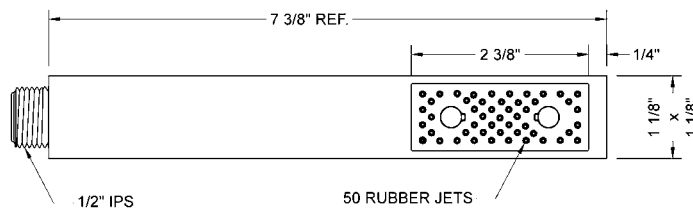

SPRAY PATTERNS: