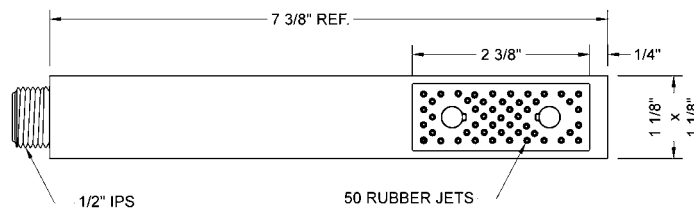

CUBIX® Deluxe Handshower- 1.5 GPM

Model #: S470-1.5-

FEATURES:

- Brass single function handshower
- 1/2" IPS Male threads
- Unique wide trapezoid shaped spray
- Square contemporary design to complement Cubix® collection
- Available flow rates: 2.5, 2.0, 1.75, & 1.5 GPM

SPECIFICATION DRAWING:

SPRAY PATTERNS: