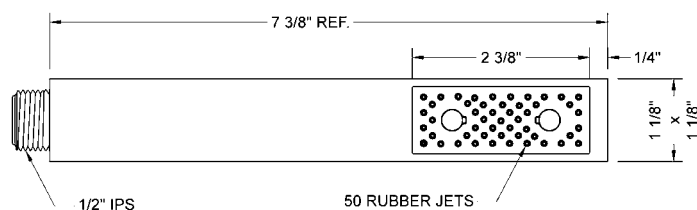

SPRAY PATTERNS:

COMPLIANCES:

Complies with: ASME A112.18.1-2012/CSA B125.1-12