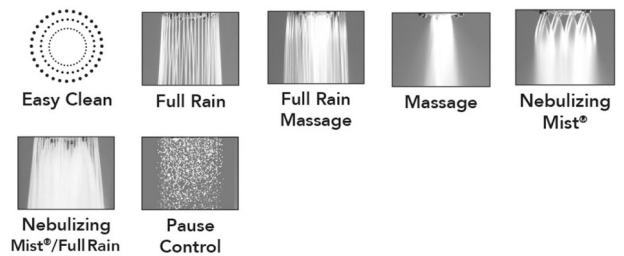

SPRAY PATTERNS:

COMPLIANCES:

CEC

Complies with: ASME A112.18.1-2012/CSA B125.1-12