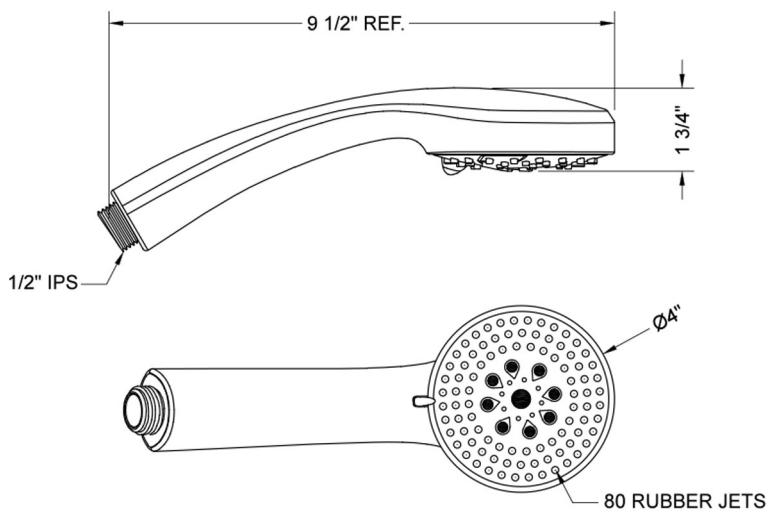

SHOWERALL® 6 Function Handshower with JX7® Technology - 2.0 GPM

Model #: S465-2.0-

FEATURES:

- 4" face 6 function handshower with pause control to conserve water
- 1/2" IPS Male threads
- Pause control is not a positive shut-off
- 2.0 GPM—WaterSense approved
- Available flow rates: 2.5, 2.0, 1.75 & 1.5 GPM
- JX7® Technology
- Now Available in MBK

AVAILABLE FINISHES:

Polished Chrome (PCH)   Satin Nickel (SN)   Polished Nickel (PN)
Polished Brass (PB)   Matte Black (MBK)

SPECIFICATION DRAWING:

SPRAY PATTERNS:

COMPLIANCES:

CEC

Complies with: ASME A112.18.1-2012/CSA B125.1-12