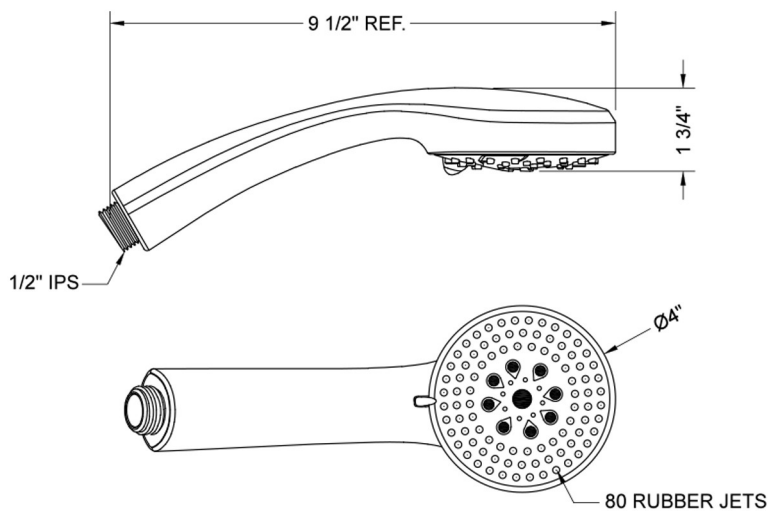

SHOWERALL® 6 Function Handshower with JX7® Technology- 1.75 GPM

Model #: S465-1.75-

FEATURES:

- 4" face 6 function handshower with pause control to conserve water
- 1/2" IPS Male threads
- Pause control is not a positive shut-off
- 2.0 GPM—WaterSense approved
- Available flow rates: 2.5, 2.0, 1.75 & 1.5 GPM
- JX7® Technology
- Now Available in MBK

AVAILABLE FINISHES:

Polished Chrome (PCH) Satin Nickel (SN) Polished Nickel (PN)
Polished Brass (PB) Matte Black (MBK)

SPECIFICATION DRAWING:

SPRAY PATTERNS: