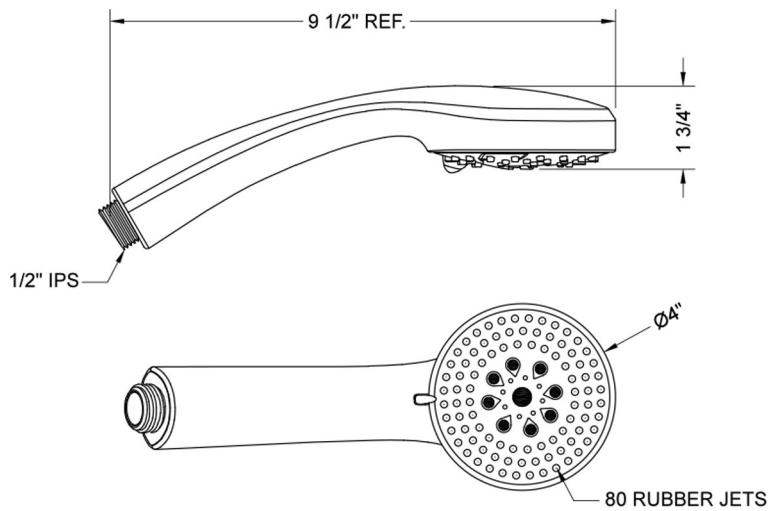

SHOWERALL® 6 Function Handshower with JX7® Technology - 1.5 GPM

Model #: S465-1.5-

FEATURES:

- 4" face 6 function handshower with pause control to conserve water
- 1/2" IPS Male threads
- Pause control is not a positive shut-off
- 2.0 GPM—WaterSense approved
- Available flow rates: 2.5, 2.0, 1.75 & 1.5 GPM
- JX7® Technology
- Now Available in MBK

AVAILABLE FINISHES:

Polished Chrome (PCH) Satin Nickel (SN) Polished Nickel (PN)
Polished Brass (PB) Matte Black (MBK)

SPECIFICATION DRAWING:

SPRAY PATTERNS: