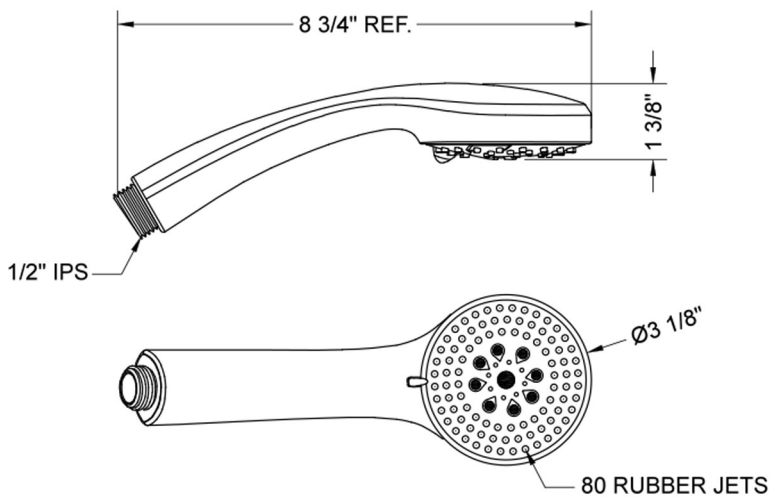

SHOWERALL® 4 Function Handshower with JX7® Technology- 1.75 GPM

Model #: S463-1.75-

FEATURES:

- 4 function handshower with pause control to conserve water
- 3 1/8" Face
- 1/2" IPS male threads
- Pause control is not a positive shut-off
- 2.0 GPM—WaterSense approved
- Available flow rates: 2.5, 2.0, 1.75 & 1.5 GPM
- JX7® Technology

AVAILABLE FINISHES:

Polished Chrome (PCH) Satin Nickel (SN)

SPECIFICATION DRAWING:

SPRAY PATTERNS: