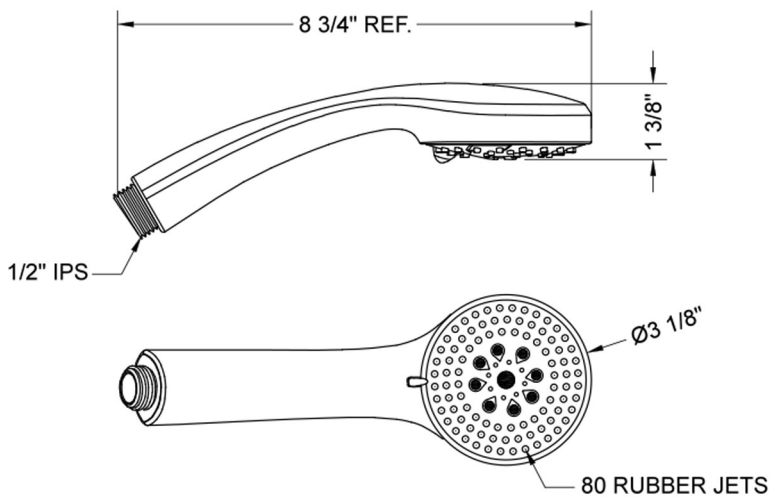

SHOWERALL® 4 Function Handshower with JX7® Technology - 1.5 GPM

Model #: S463-1.5-

FEATURES:

- 4 function handshower with pause control to conserve water
- 3 1/8" Face
- 1/2" IPS male threads
- Pause control is not a positive shut-off
- 2.0 GPM—WaterSense approved
- Available flow rates: 2.5, 2.0, 1.75 & 1.5 GPM
- JX7® Technnology

AVAILABLE FINISHES:

Polished Chrome (PCH) Satin Nickel (SN) Matte Black (MBK)

SPECIFICATION DRAWING:

SPRAY PATTERNS: