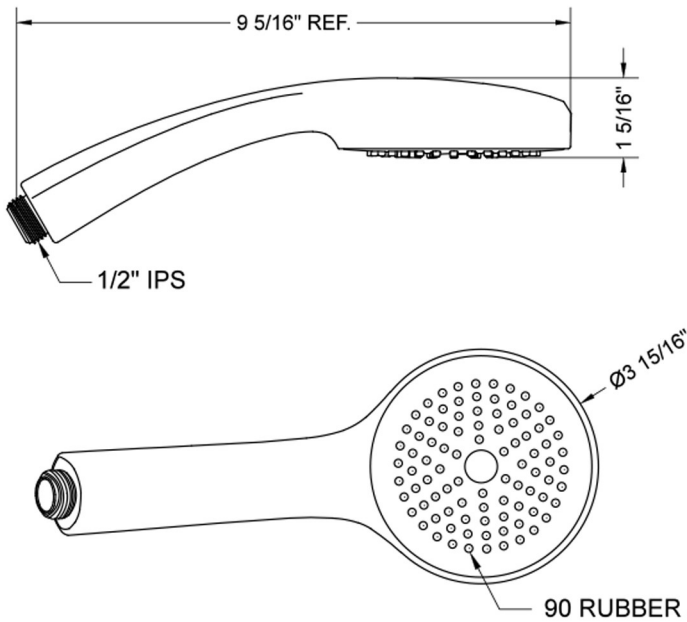

# SHOWERALL® Single Function Handshower with JX7® Technology - 2.0 GPM

Model #: S462-2.0-

### FEATURES:

- Single function handshower with 4" face
- 1/2" IPS male threads
- 2.0 GPM—WaterSense approved
- Available flow rates: 2.5, 2.0, 1.75 & 1.5 GPM
- JX7® Technology

### SPECIFICATION DRAWING: