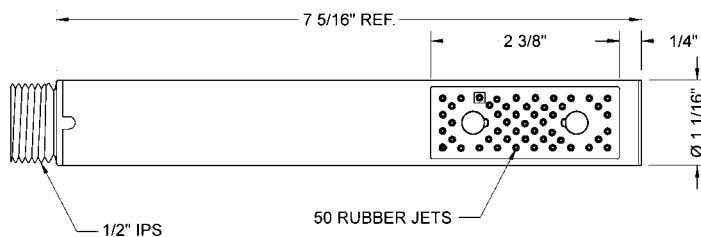

SPRAY PATTERNS:

COMPLIANCES:

CEC

Complies with: ASME A112.18.1-2012/CSA B125.1-12