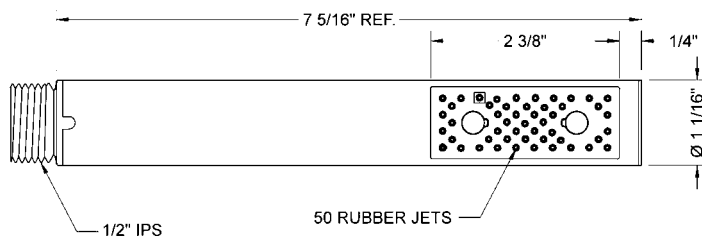

SPECIFICATION DRAWING: